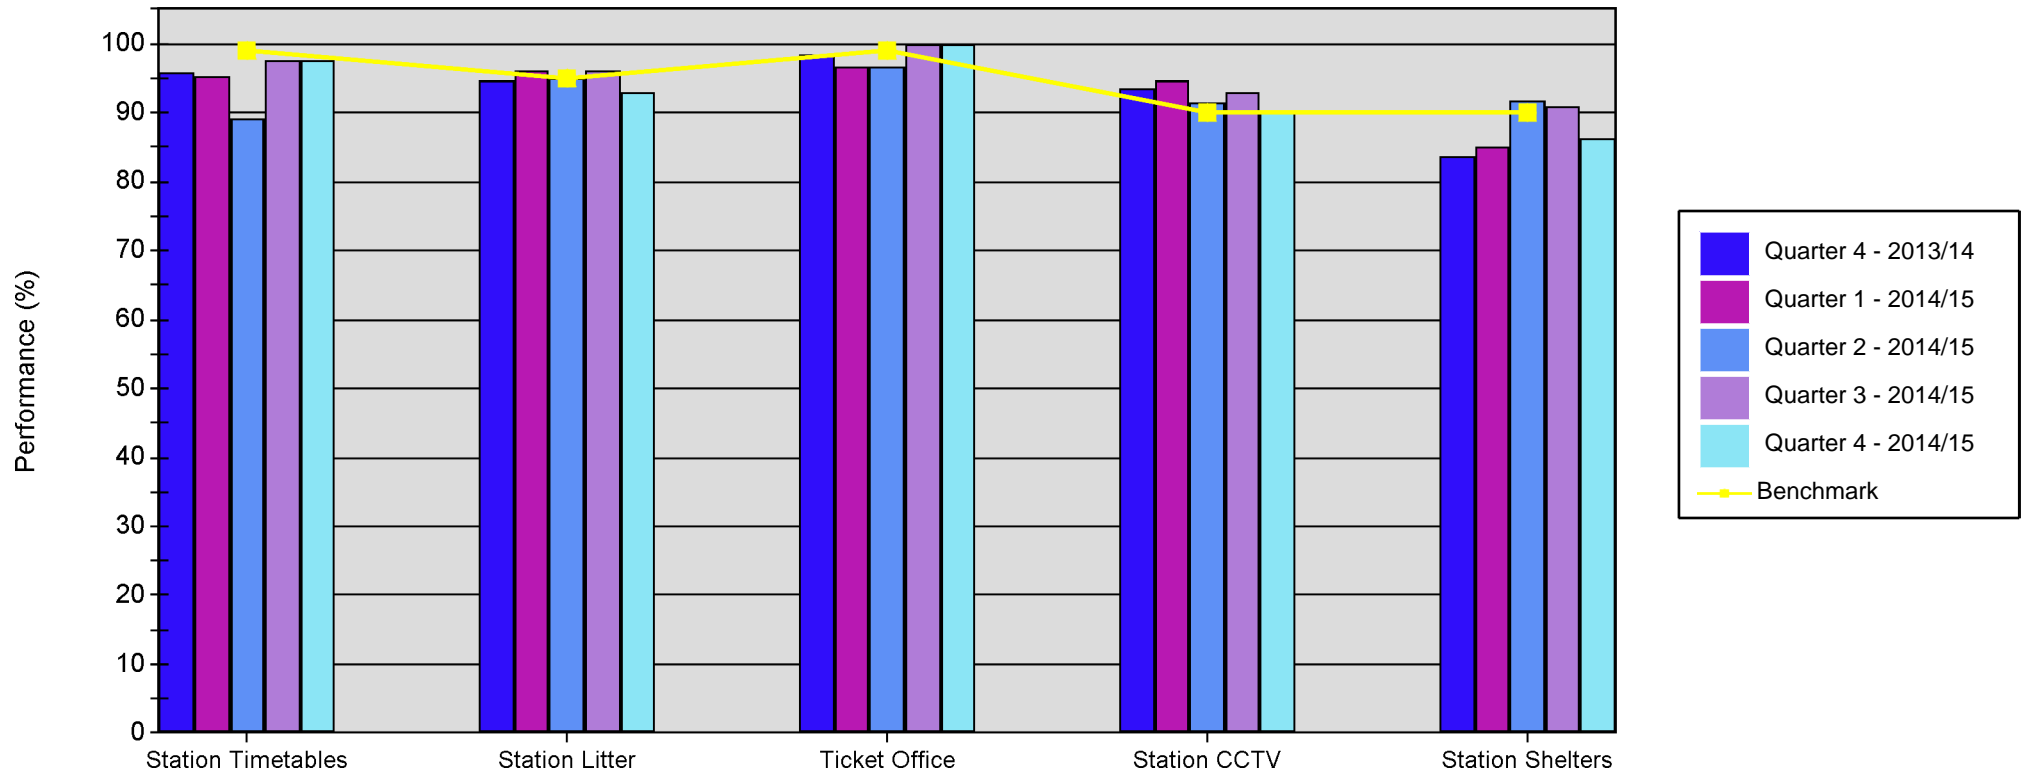

# Quarterly SQUIRE Performance Report

Line of Route: Glasgow - Milngavie/Dalmuir/Balloch/Helensburgh ce

	Station Timetables	Station Litter	Ticket Office	Station CCTV	Station Shelters
Quarter 4 - 2013/14	95.93	94.62	98.33	93.60	83.70
Quarter 1 - 2014/15	95.35	96.06	96.67	94.57	85.22
Quarter 2 - 2014/15	89.15	94.98	96.67	91.47	91.71
Quarter 3 - 2014/15	97.67	96.06	100.00	93.02	90.91
Quarter 4 - 2014/15	97.45	93.01	100.00	90.12	86.20
<b>Benchmark</b>	99.00	95.00	99.00	90.00	90.00