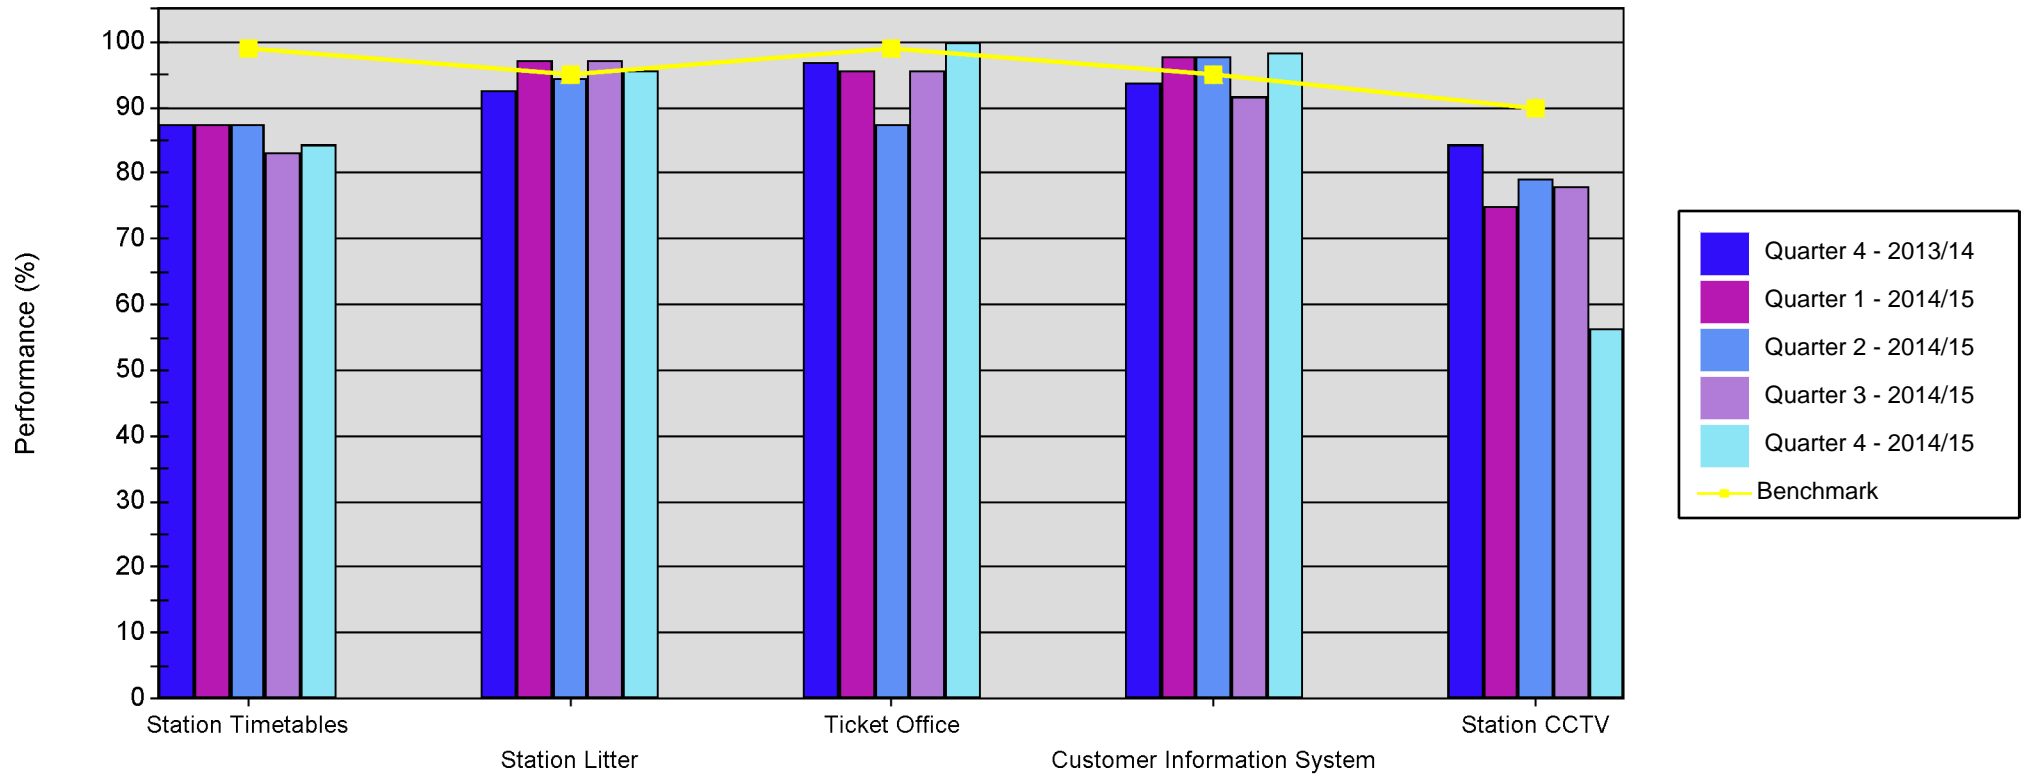

Quarterly SQUIRE Performance Report

Line of Route: Edinburgh - Glasgow via Falkirk

	Station Timetables	Station Litter	Ticket Office	Customer Information System	Station CCTV
Quarter 4 - 2013/14	87.50	92.71	96.88	93.75	84.38
Quarter 1 - 2014/15	87.50	97.22	95.83	97.92	75.00
Quarter 2 - 2014/15	87.50	94.44	87.50	97.92	79.17
Quarter 3 - 2014/15	83.33	97.22	95.83	91.67	77.98
Quarter 4 - 2014/15	84.38	95.83	100.00	98.44	56.25
Benchmark	99.00	95.00	99.00	95.00	90.00