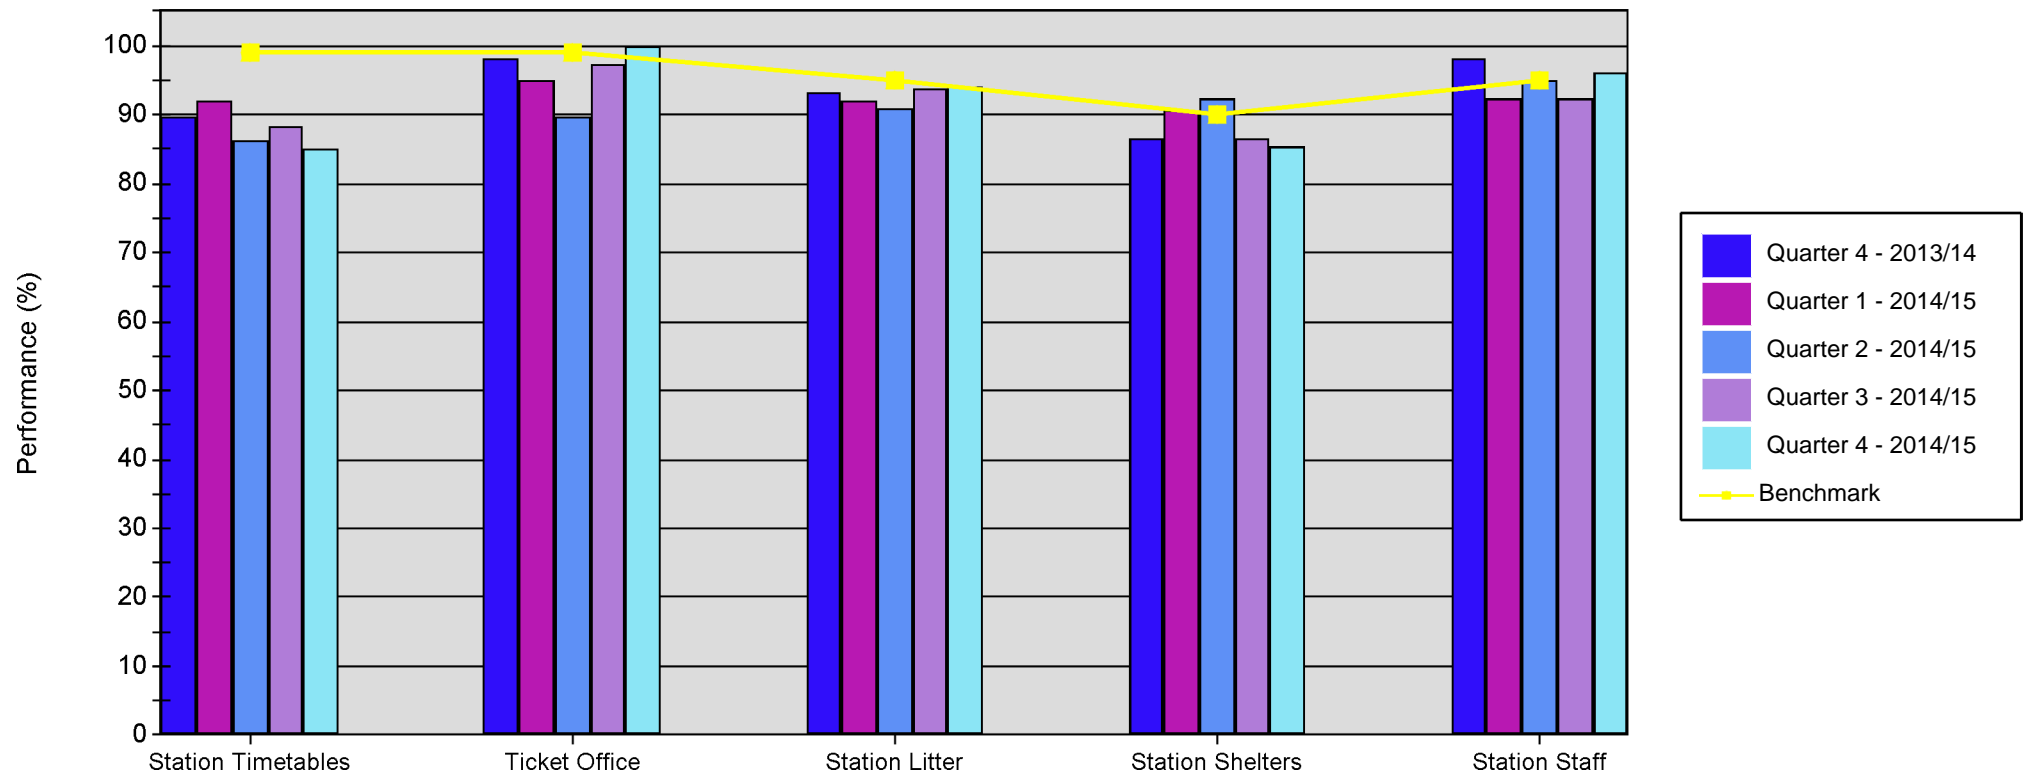

Quarterly SQUIRE Performance Report

Line of Route: Edin - Falkirk Gra/Dunb/Perth and Glasg-Dunb/Perth

	Station Timetables	Ticket Office	Station Litter	Station Shelters	Station Staff
Quarter 4 - 2013/14	89.71	98.08	93.18	86.71	98.08
Quarter 1 - 2014/15	92.16	94.87	92.12	90.56	92.31
Quarter 2 - 2014/15	86.27	89.74	90.91	92.29	94.87
Quarter 3 - 2014/15	88.24	97.44	93.94	86.56	92.31
Quarter 4 - 2014/15	85.02	100.00	94.09	85.37	96.15
Benchmark	99.00	99.00	95.00	90.00	95.00