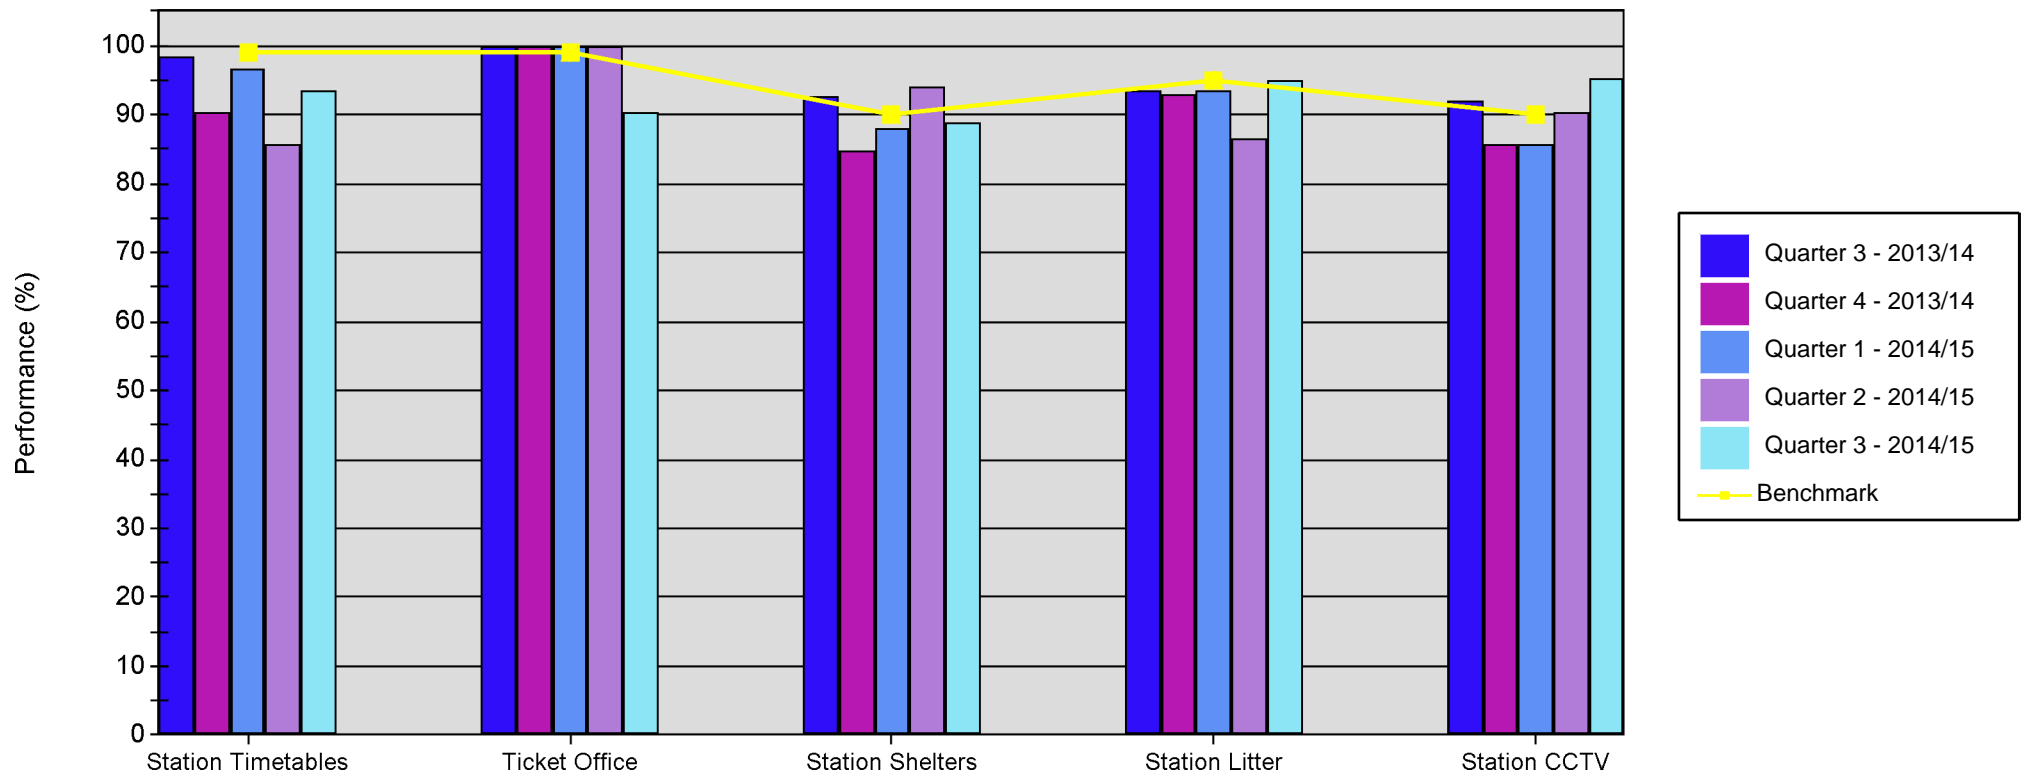

Quarterly SQUIRE Performance Report

Line of Route: Glasgow - Edinburgh via Shotts

	Station Timetables	Ticket Office	Station Shelters	Station Litter	Station CCTV
Quarter 3 - 2013/14	98.41	100.00	92.73	93.62	92.06
Quarter 4 - 2013/14	90.48	100.00	84.82	93.09	85.71
Quarter 1 - 2014/15	96.83	100.00	88.10	93.62	85.71
Quarter 2 - 2014/15	85.71	100.00	94.11	86.52	90.48
Quarter 3 - 2014/15	93.65	90.48	88.87	95.04	95.24
Benchmark	99.00	99.00	90.00	95.00	90.00