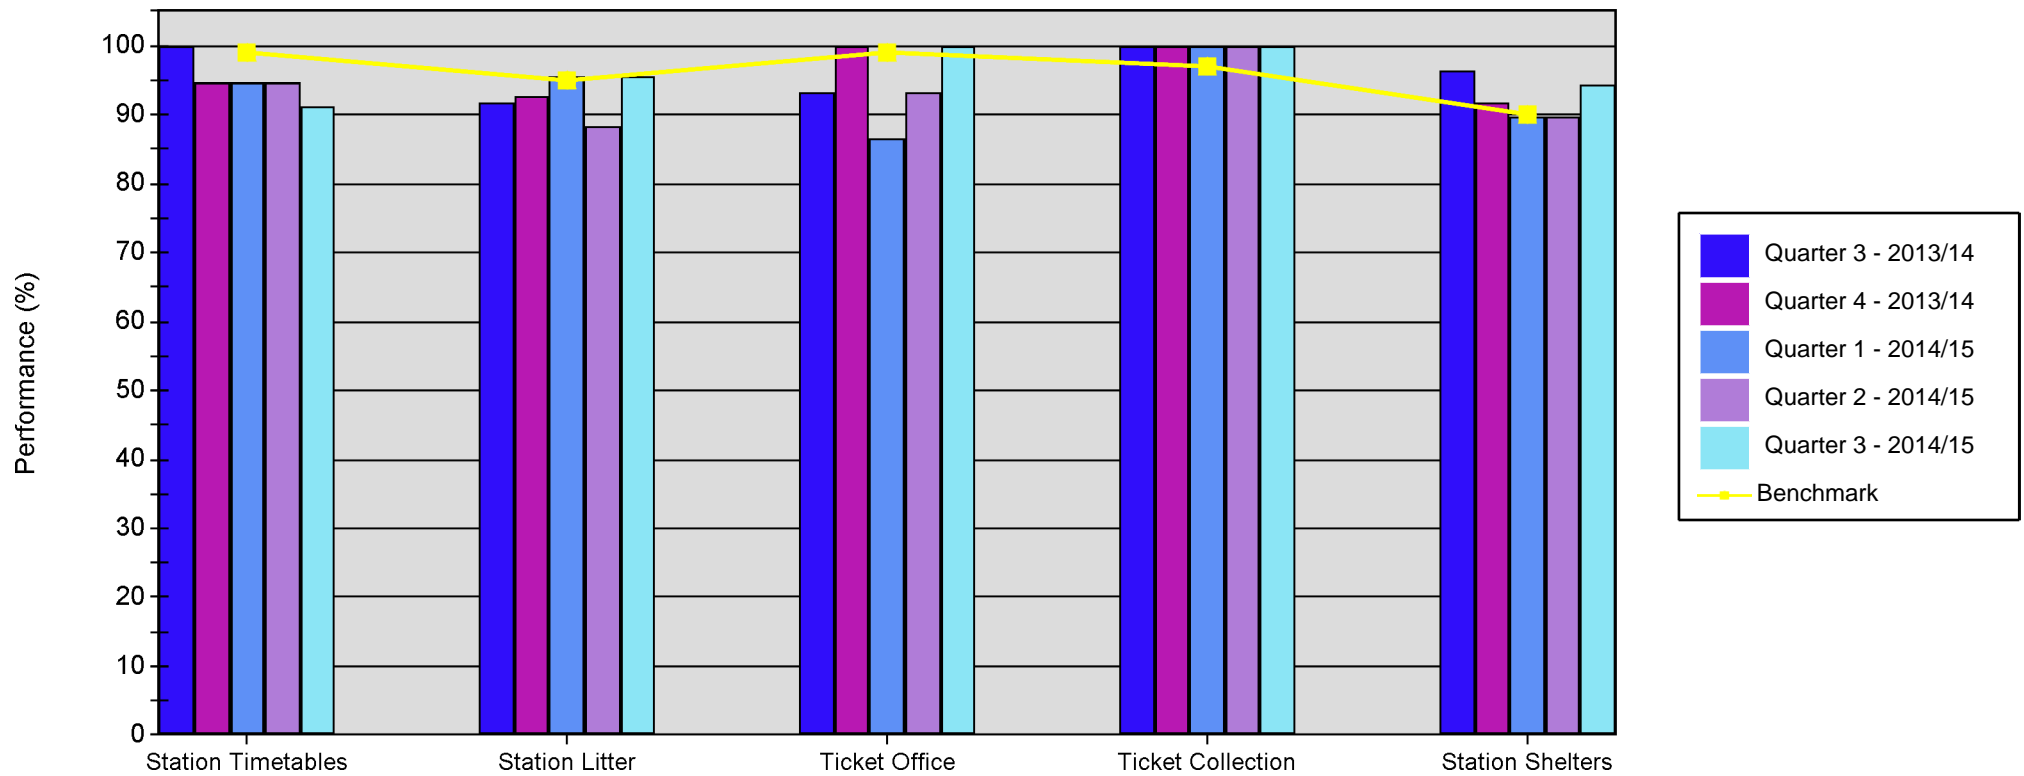

Quarterly SQUIRE Performance Report

Line of Route: Glas- E.Kilbr/Barrhead/Kilmarnock/Auchini/New Cum

	Station Timetables	Station Litter	Ticket Office	Ticket Collection	Station Shelters
Quarter 3 - 2013/14	100.00	91.89	93.33	100.0	96.38
Quarter 4 - 2013/14	94.74	92.57	100.00	100.0	91.85
Quarter 1 - 2014/15	94.74	95.50	86.67	100.0	89.86
Quarter 2 - 2014/15	94.74	88.29	93.33	100.0	89.86
Quarter 3 - 2014/15	91.23	95.50	100.00	100.0	94.28
Benchmark	99.00	95.00	99.00	97.00	90.00