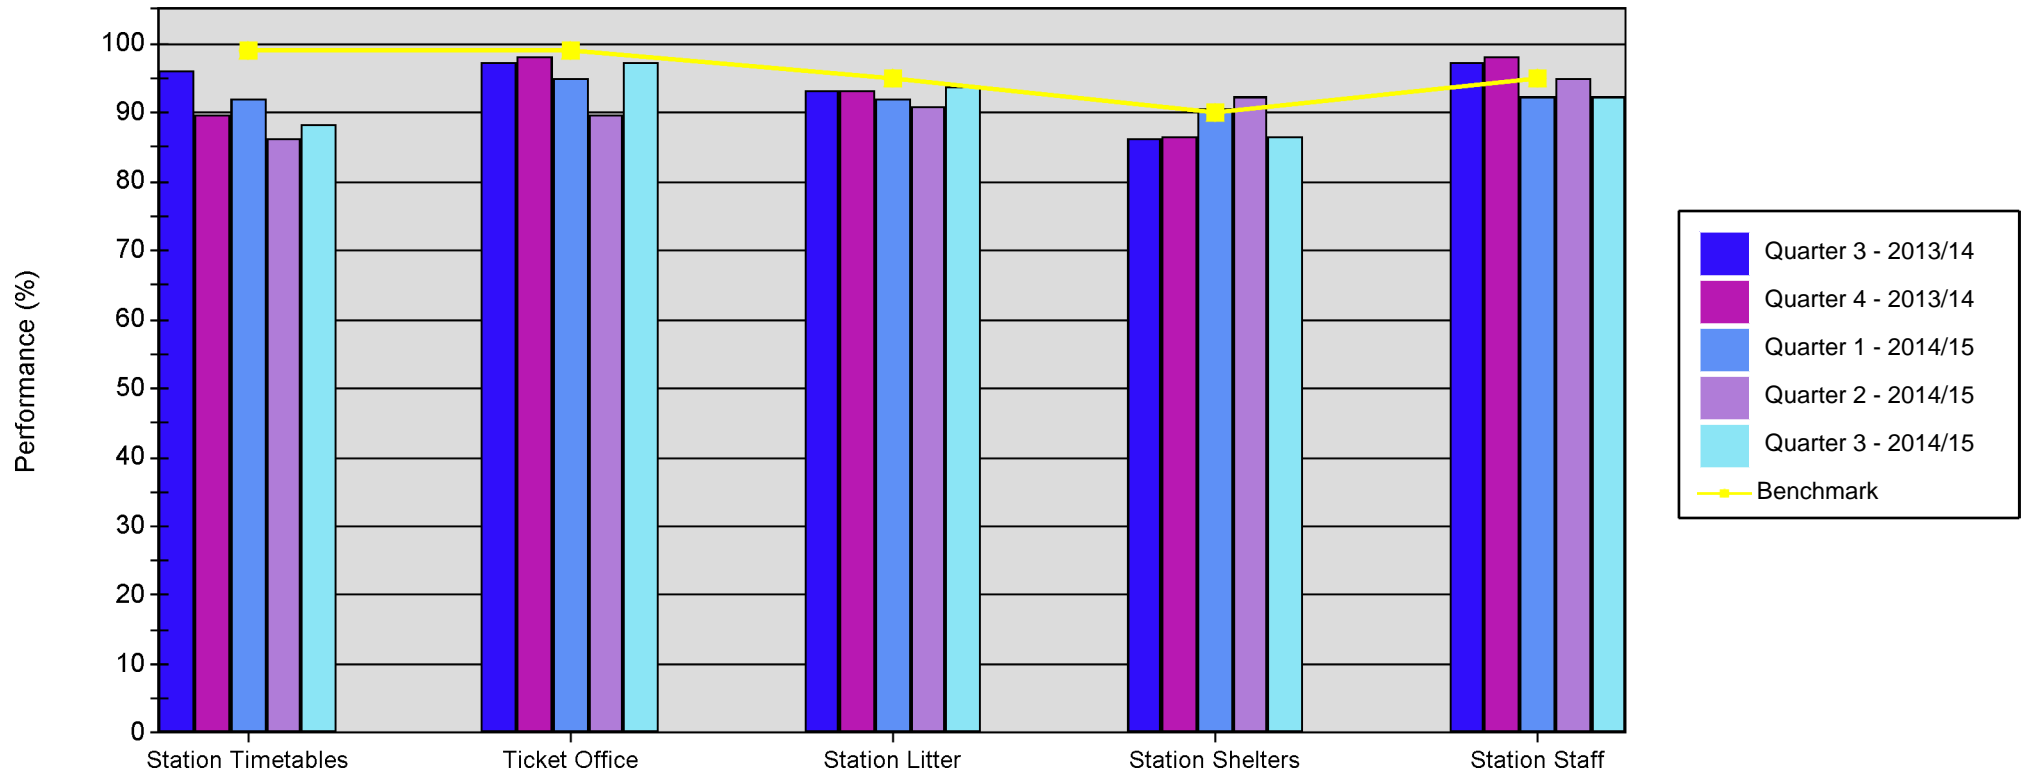

Quarterly SQUIRE Performance Report

Line of Route: Edin - Falkirk Gra/Dunb/Perth and Glasg-Dunb/Perth

	Station Timetables	Ticket Office	Station Litter	Station Shelters	Station Staff
Quarter 3 - 2013/14	96.08	97.44	93.33	86.33	97.44
Quarter 4 - 2013/14	89.71	98.08	93.18	86.71	98.08
Quarter 1 - 2014/15	92.16	94.87	92.12	90.56	92.31
Quarter 2 - 2014/15	86.27	89.74	90.91	92.29	94.87
Quarter 3 - 2014/15	88.24	97.44	93.94	86.56	92.31
Benchmark	99.00	99.00	95.00	90.00	95.00