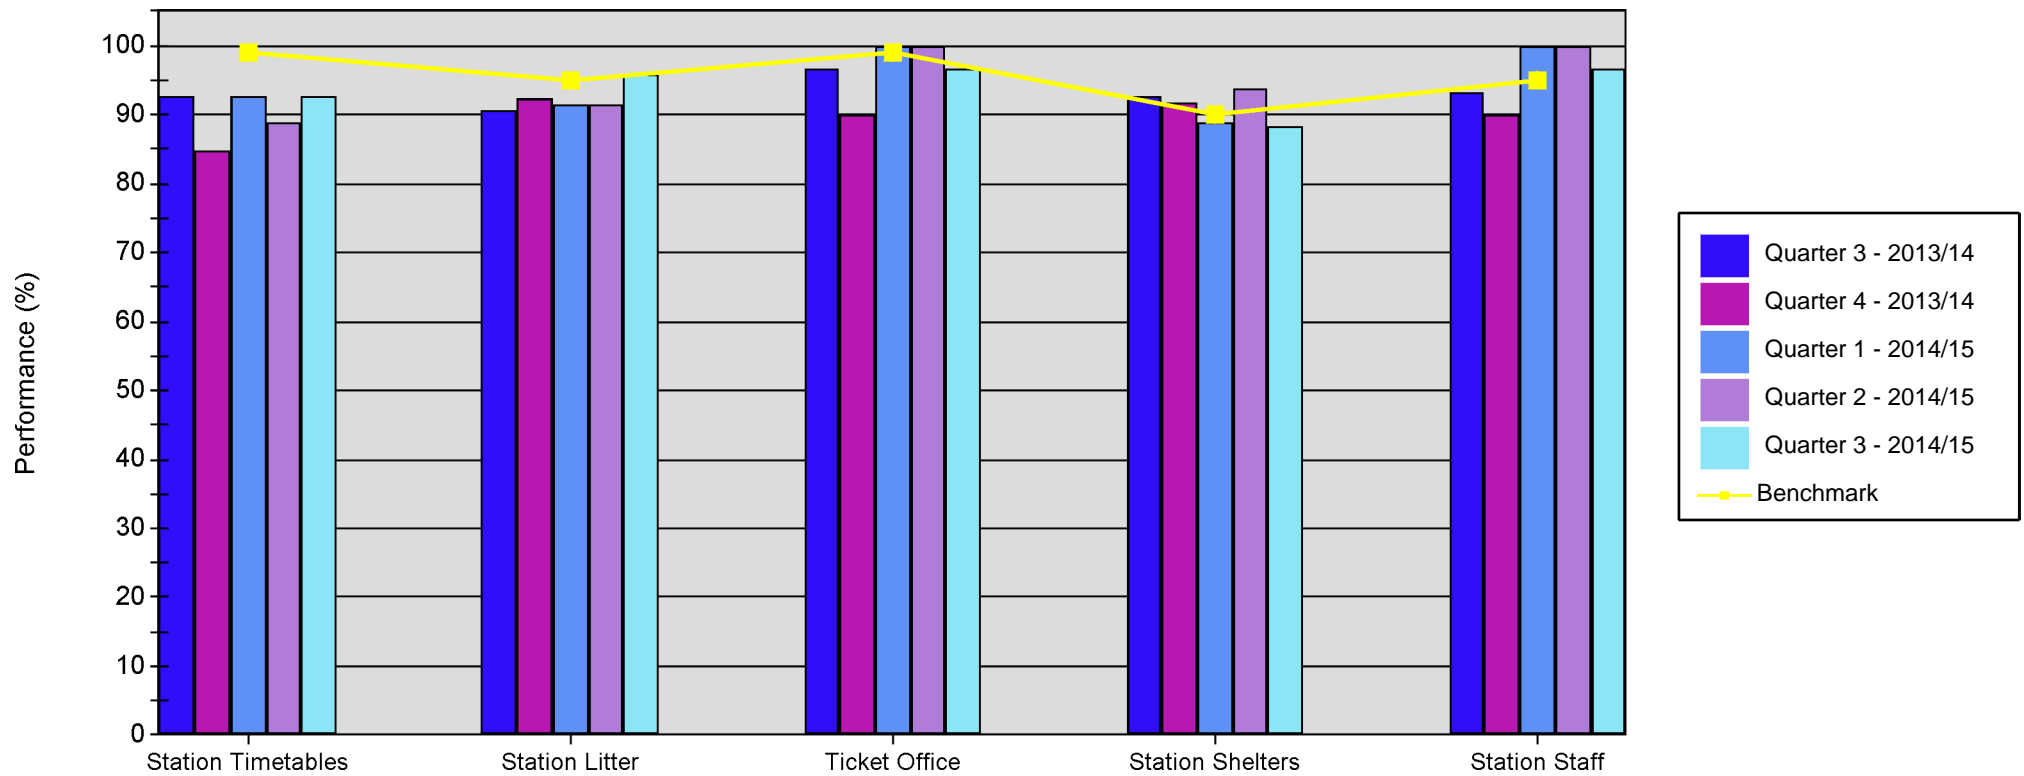

## Line of Route: Edinburgh- Dunfermline-Kirkcaldy - Edinburgh

	Station Timetables	Station Litter	Ticket Office	Station Shelters	Station Staff
Quarter 3 - 2013/14	92.59	90.60	96.67	92.78	93.33
Quarter 4 - 2013/14	84.72	92.31	90.00	91.67	90.00
Quarter 1 - 2014/15	92.59	91.45	100.00	88.80	100.00
Quarter 2 - 2014/15	88.89	91.45	100.00	93.87	100.00
Quarter 3 - 2014/15	92.59	95.73	96.67	88.31	96.67
Benchmark	99.00	95.00	99.00	90.00	95.00