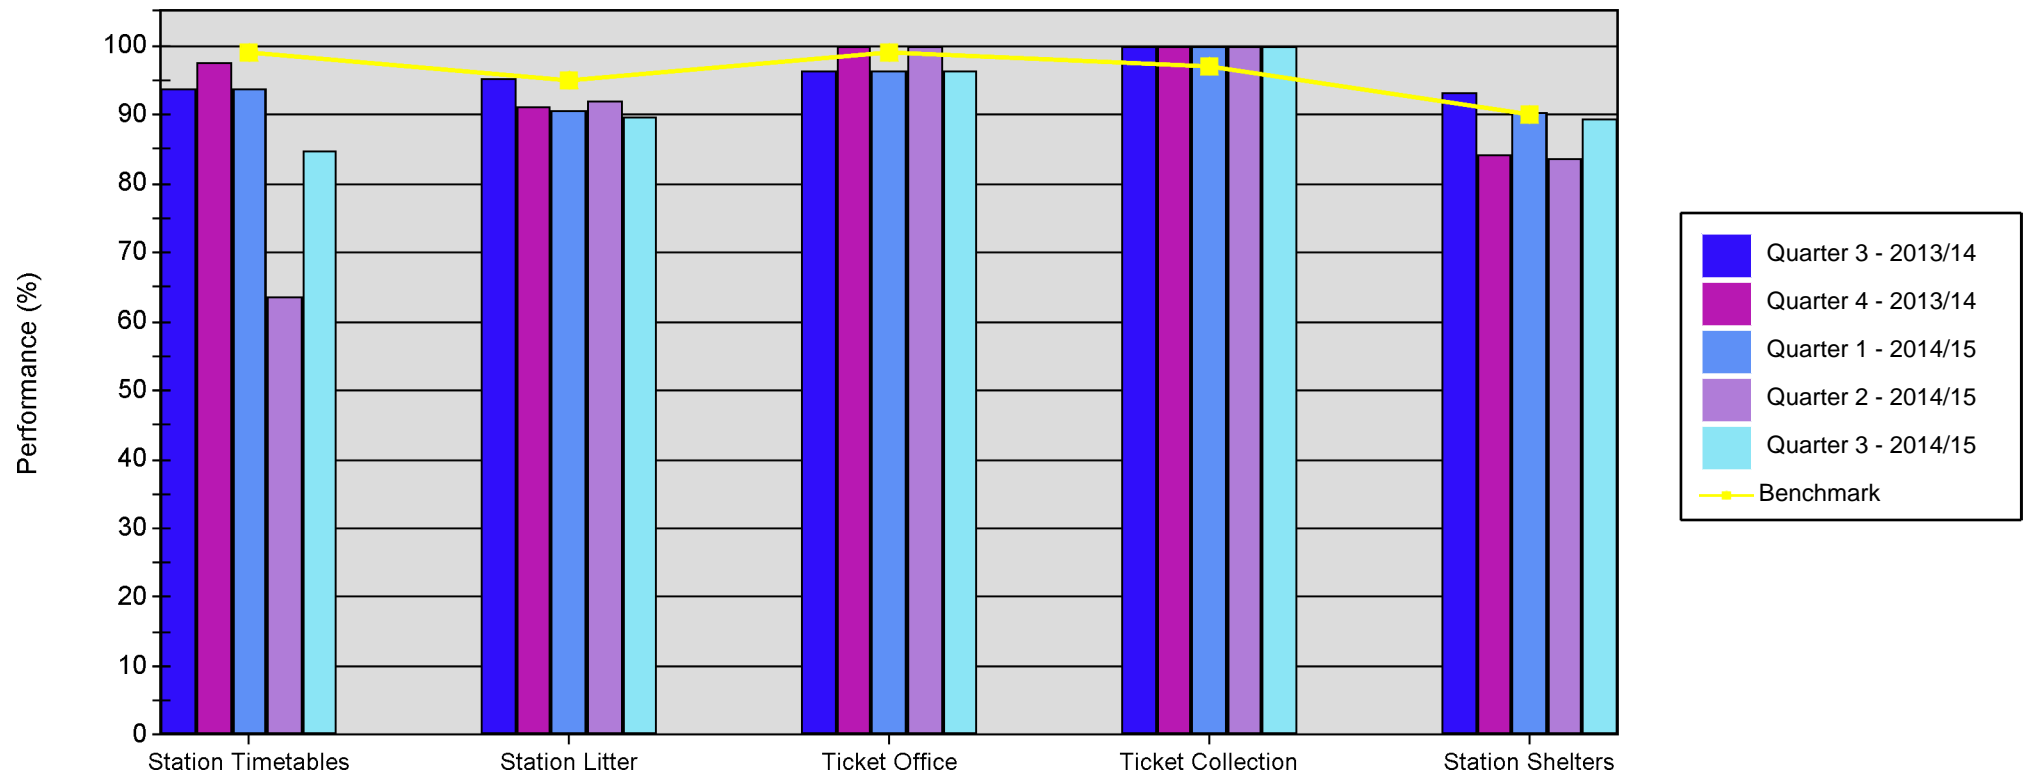

Quarterly SQUIRE Performance Report

Line of Route: Glasgow/ Kilmarnock - Girvan /Stranraer

	Station Timetables	Station Litter	Ticket Office	Ticket Collection	Station Shelters
Quarter 3 - 2013/14	93.94	95.40	96.30	100.0	93.18
Quarter 4 - 2013/14	97.73	91.35	100.00	100.0	84.24
Quarter 1 - 2014/15	93.94	90.68	96.30	100.0	90.23
Quarter 2 - 2014/15	63.64	91.95	100.00	100.0	83.70
Quarter 3 - 2014/15	84.85	89.66	96.30	100.0	89.56
Benchmark	99.00	95.00	99.00	97.00	90.00