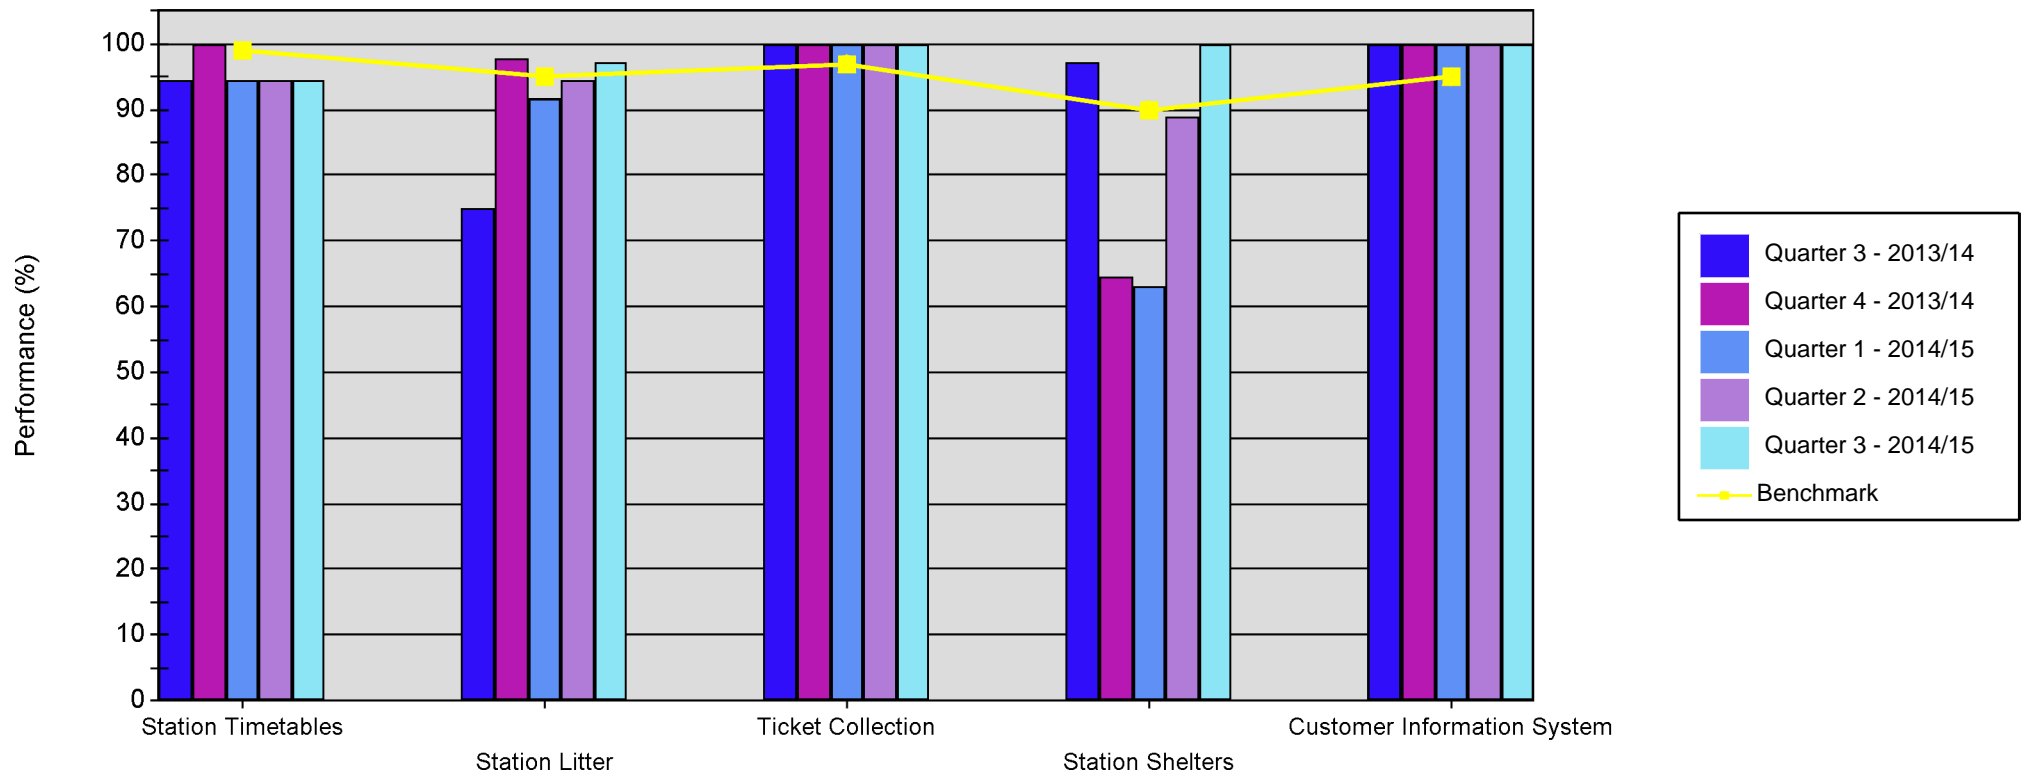

Quarterly SQUIRE Performance Report

Line of Route: Glasgow - Whifflet

	Station Timetables	Station Litter	Ticket Collection	Station Shelters	Customer Information System
Quarter 3 - 2013/14	94.44	75.00	100.0	97.22	100.00
Quarter 4 - 2013/14	100.00	97.92	100.0	64.58	100.00
Quarter 1 - 2014/15	94.44	91.67	100.0	63.13	100.00
Quarter 2 - 2014/15	94.44	94.44	100.0	88.89	100.00
Quarter 3 - 2014/15	94.44	97.22	100.0	100.00	100.00
Benchmark	99.00	95.00	97.00	90.00	95.00