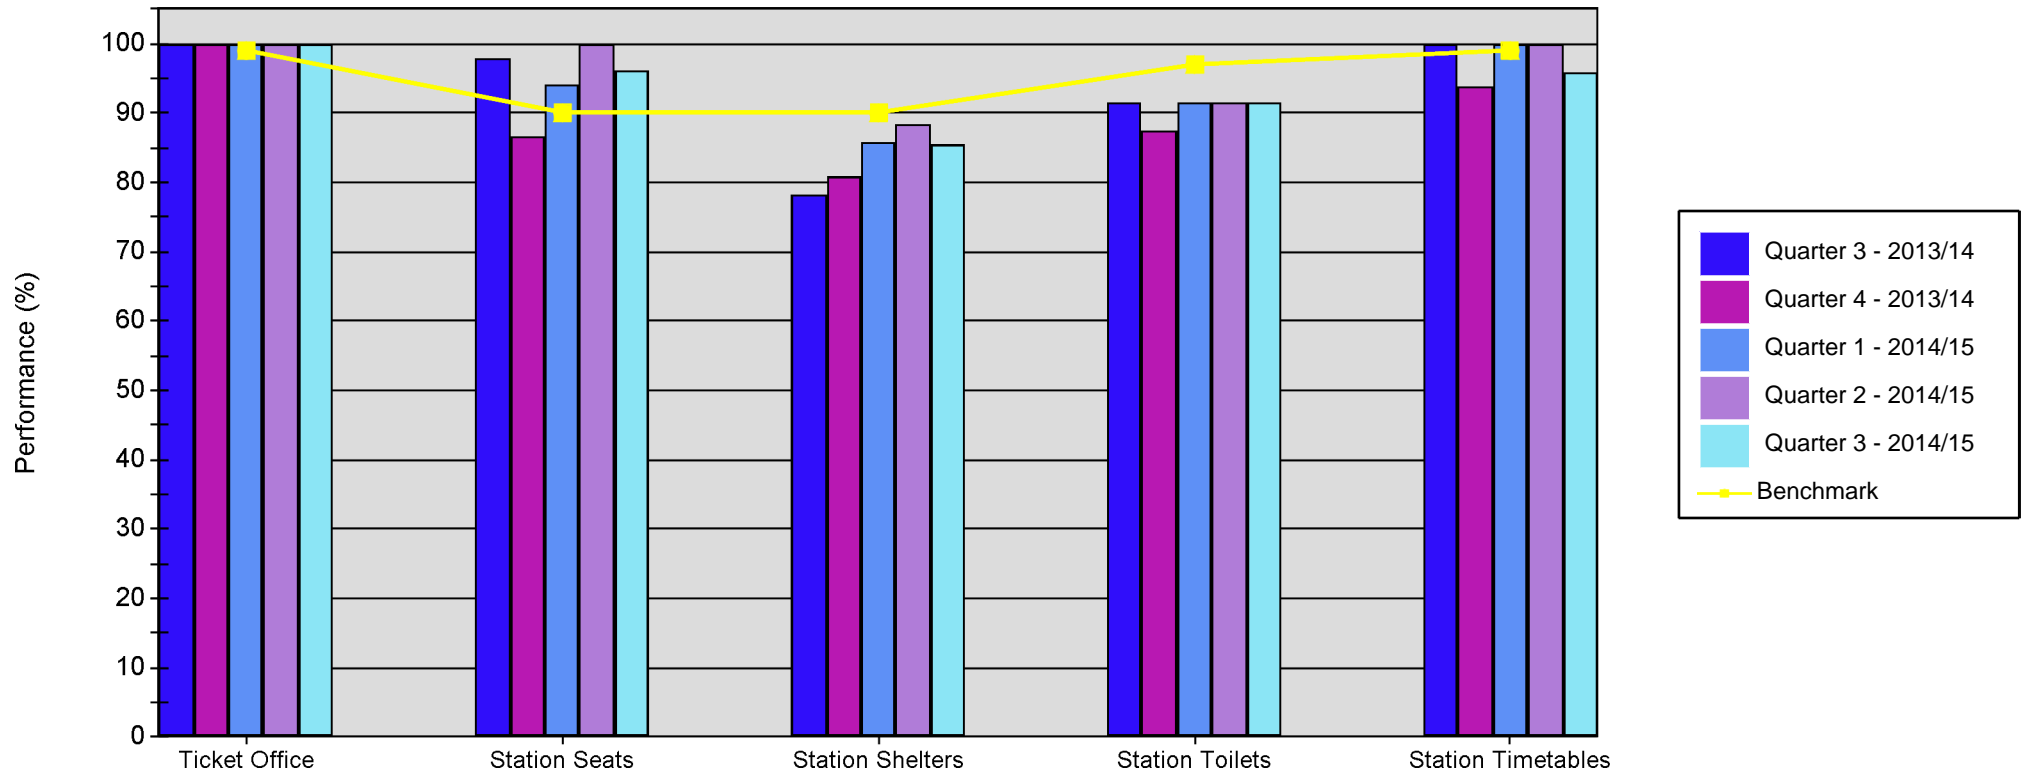

Quarterly SQUIRE Performance Report

Line of Route: Glasgow- Maryhill - Anniesland

	Ticket Office	Station Seats	Station Shelters	Station Toilets	Station Timetables
Quarter 3 - 2013/14	100.00	98.04	78.21	91.67	100.00
Quarter 4 - 2013/14	100.00	86.76	80.77	87.50	93.75
Quarter 1 - 2014/15	100.00	94.12	85.90	91.67	100.00
Quarter 2 - 2014/15	100.00	100.00	88.46	91.67	100.00
Quarter 3 - 2014/15	100.00	96.08	85.59	91.67	95.83
Benchmark	99.00	90.00	90.00	97.00	99.00