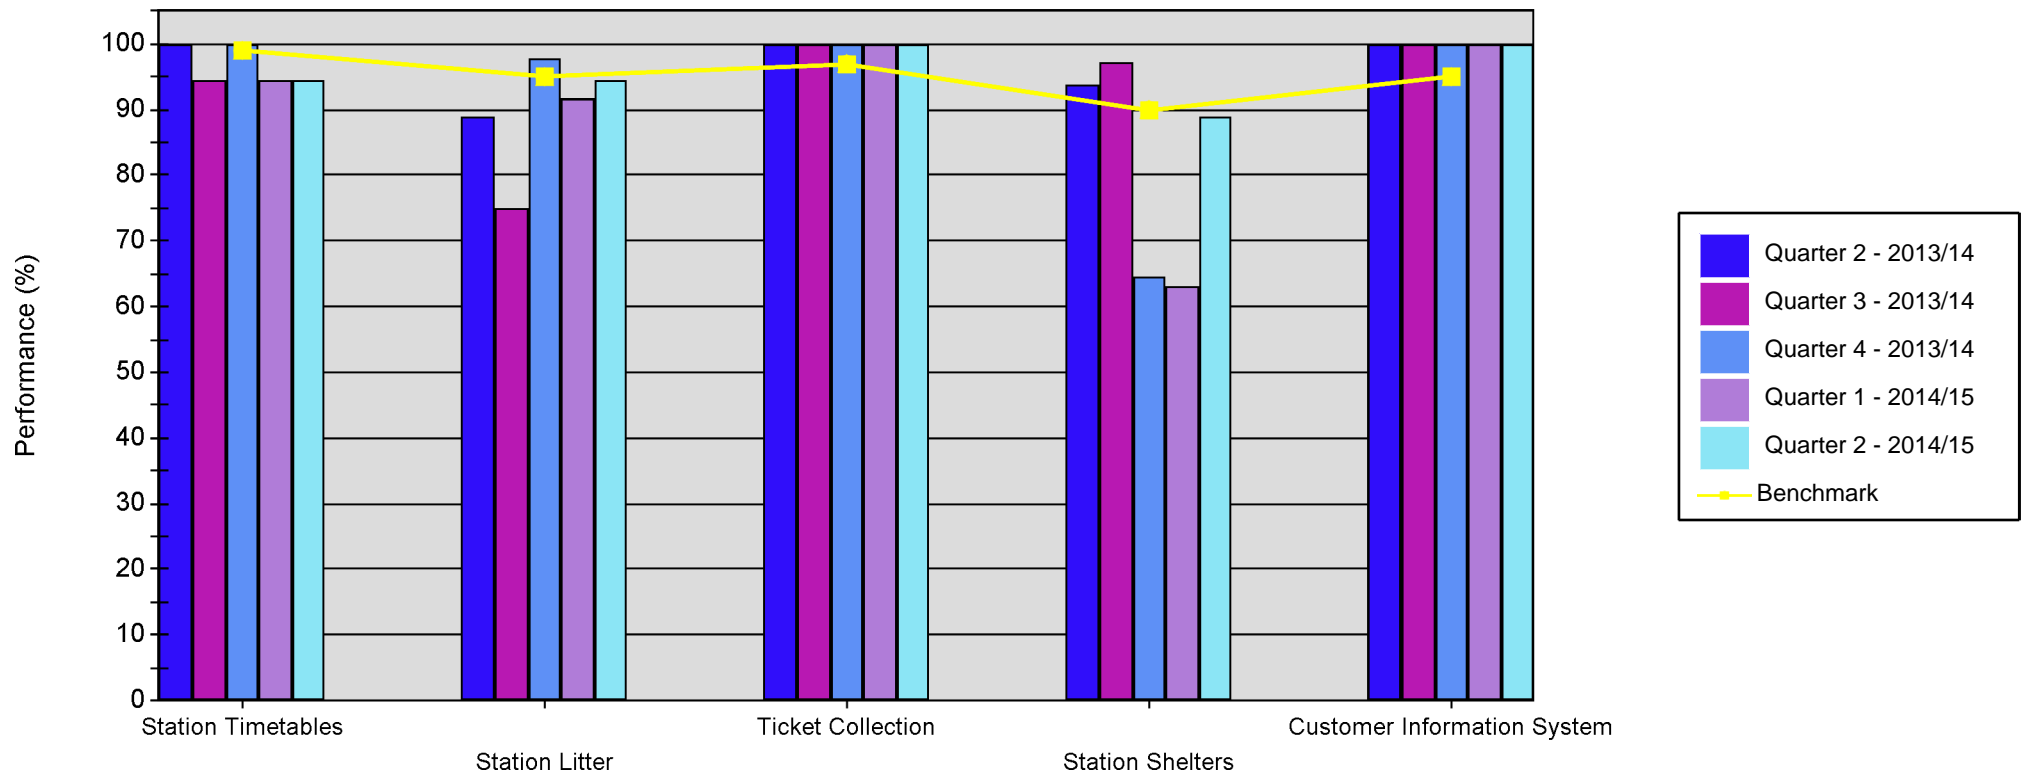

Quarterly SQUIRE Performance Report

Line of Route: Glasgow - Whifflet

	Station Timetables	Station Litter	Ticket Collection	Station Shelters	Customer Information System
Quarter 2 - 2013/14	100.00	88.89	100.0	93.94	100.00
Quarter 3 - 2013/14	94.44	75.00	100.0	97.22	100.00
Quarter 4 - 2013/14	100.00	97.92	100.0	64.58	100.00
Quarter 1 - 2014/15	94.44	91.67	100.0	63.13	100.00
Quarter 2 - 2014/15	94.44	94.44	100.0	88.89	100.00
Benchmark	99.00	95.00	97.00	90.00	95.00