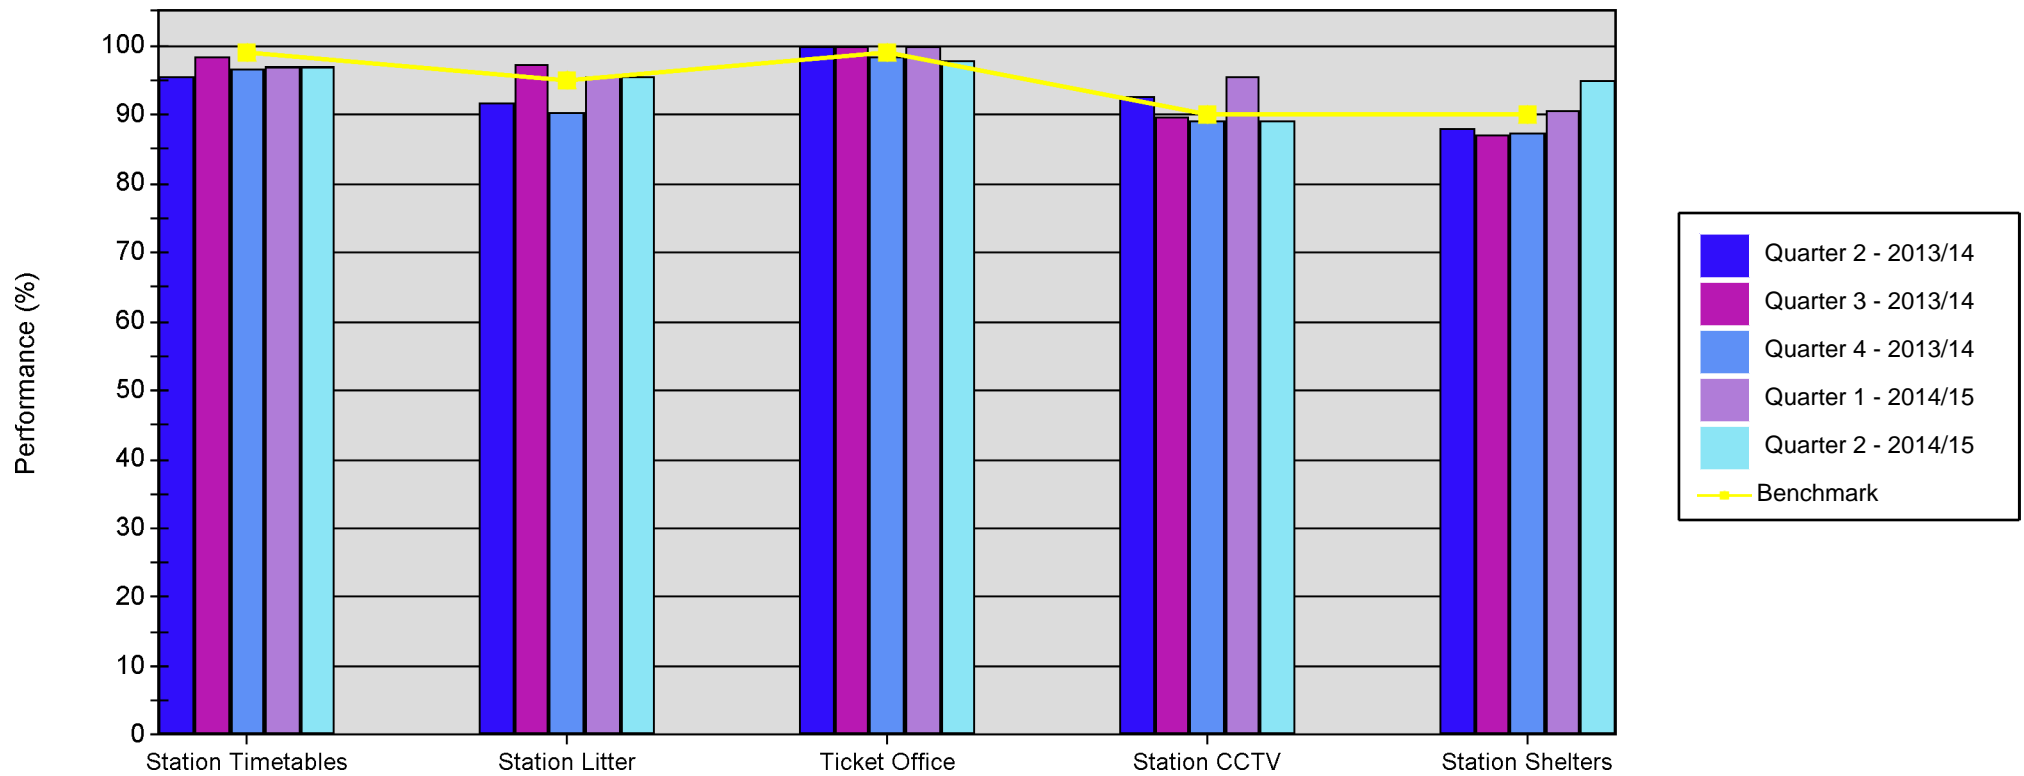

## Line of Route: Glasgow- Springburn/Airdrie/ Drumgelloch

	Station Timetables	Station Litter	Ticket Office	Station CCTV	Station Shelters
Quarter 2 - 2013/14	95.65	91.67	100.00	92.75	88.07
Quarter 3 - 2013/14	98.55	97.44	100.00	89.86	87.17
Quarter 4 - 2013/14	96.74	90.38	98.33	89.13	87.30
Quarter 1 - 2014/15	97.10	95.51	100.00	95.65	90.62
Quarter 2 - 2014/15	97.10	95.51	97.78	89.30	94.87
<b>Benchmark</b>	99.00	95.00	99.00	90.00	90.00