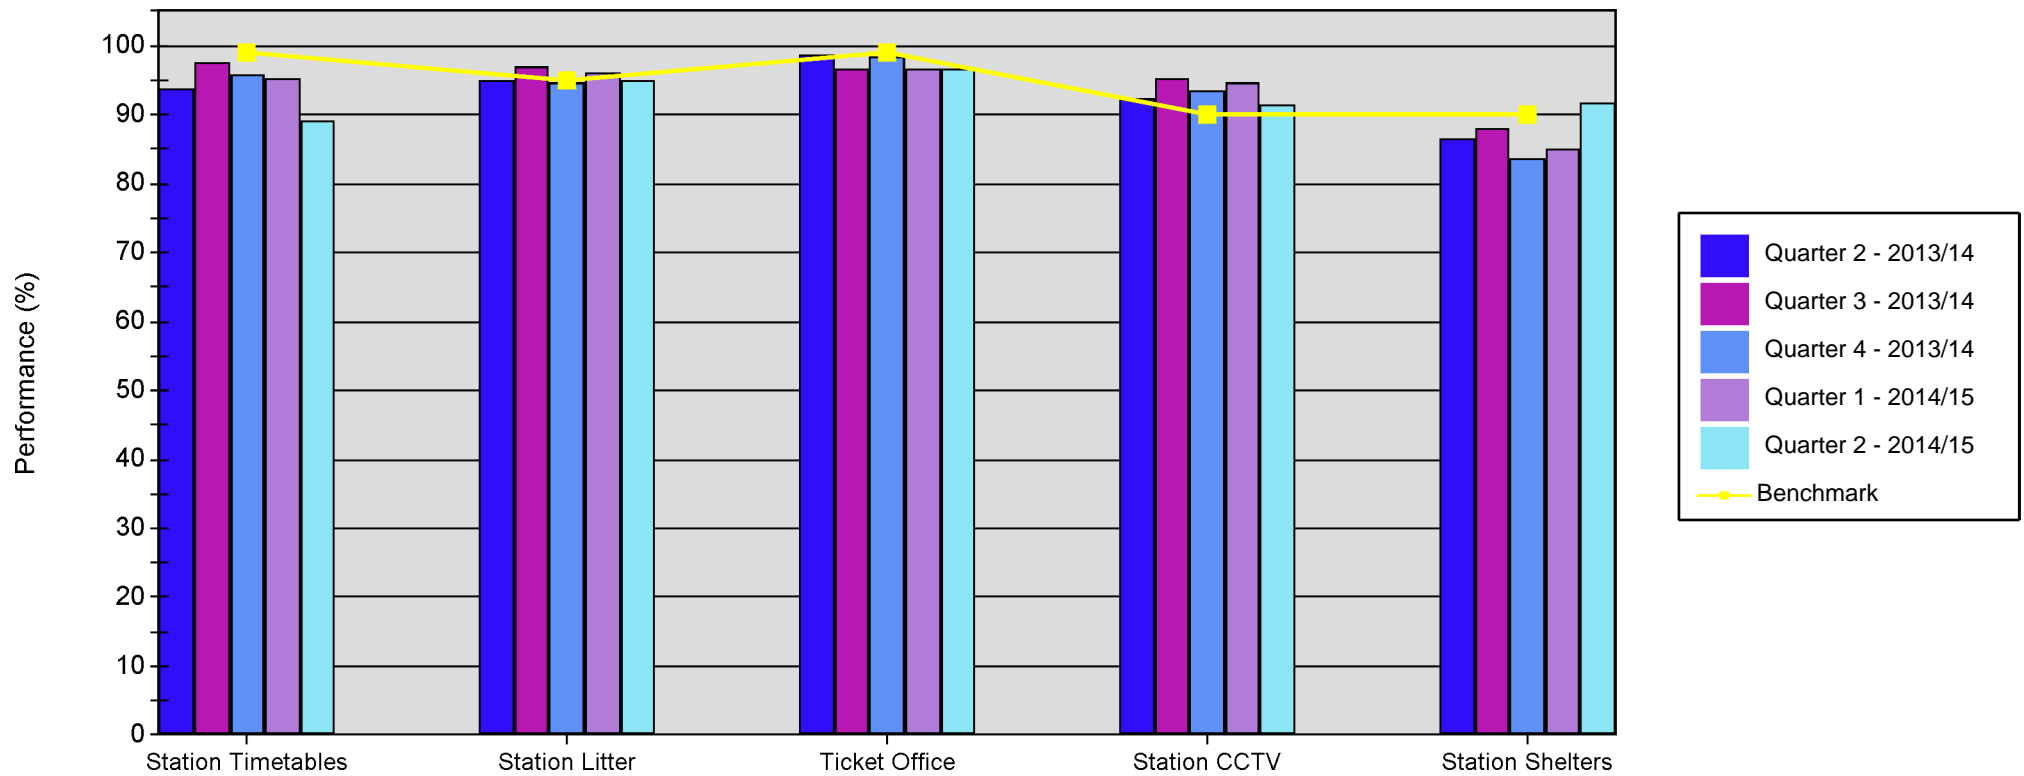

Quarterly SQUIRE Performance Report

Line of Route: Glasgow - Milngavie/Dalmuir/Balloch/Helensburgh ce

	Station Timetables	Station Litter	Ticket Office	Station CCTV	Station Shelters
Quarter 2 - 2013/14	93.80	94.98	98.89	92.25	86.58
Quarter 3 - 2013/14	97.67	97.13	96.67	95.35	87.91
Quarter 4 - 2013/14	95.93	94.62	98.33	93.60	83.70
Quarter 1 - 2014/15	95.35	96.06	96.67	94.57	85.22
Quarter 2 - 2014/15	89.15	94.98	96.67	91.47	91.71
Benchmark	99.00	95.00	99.00	90.00	90.00