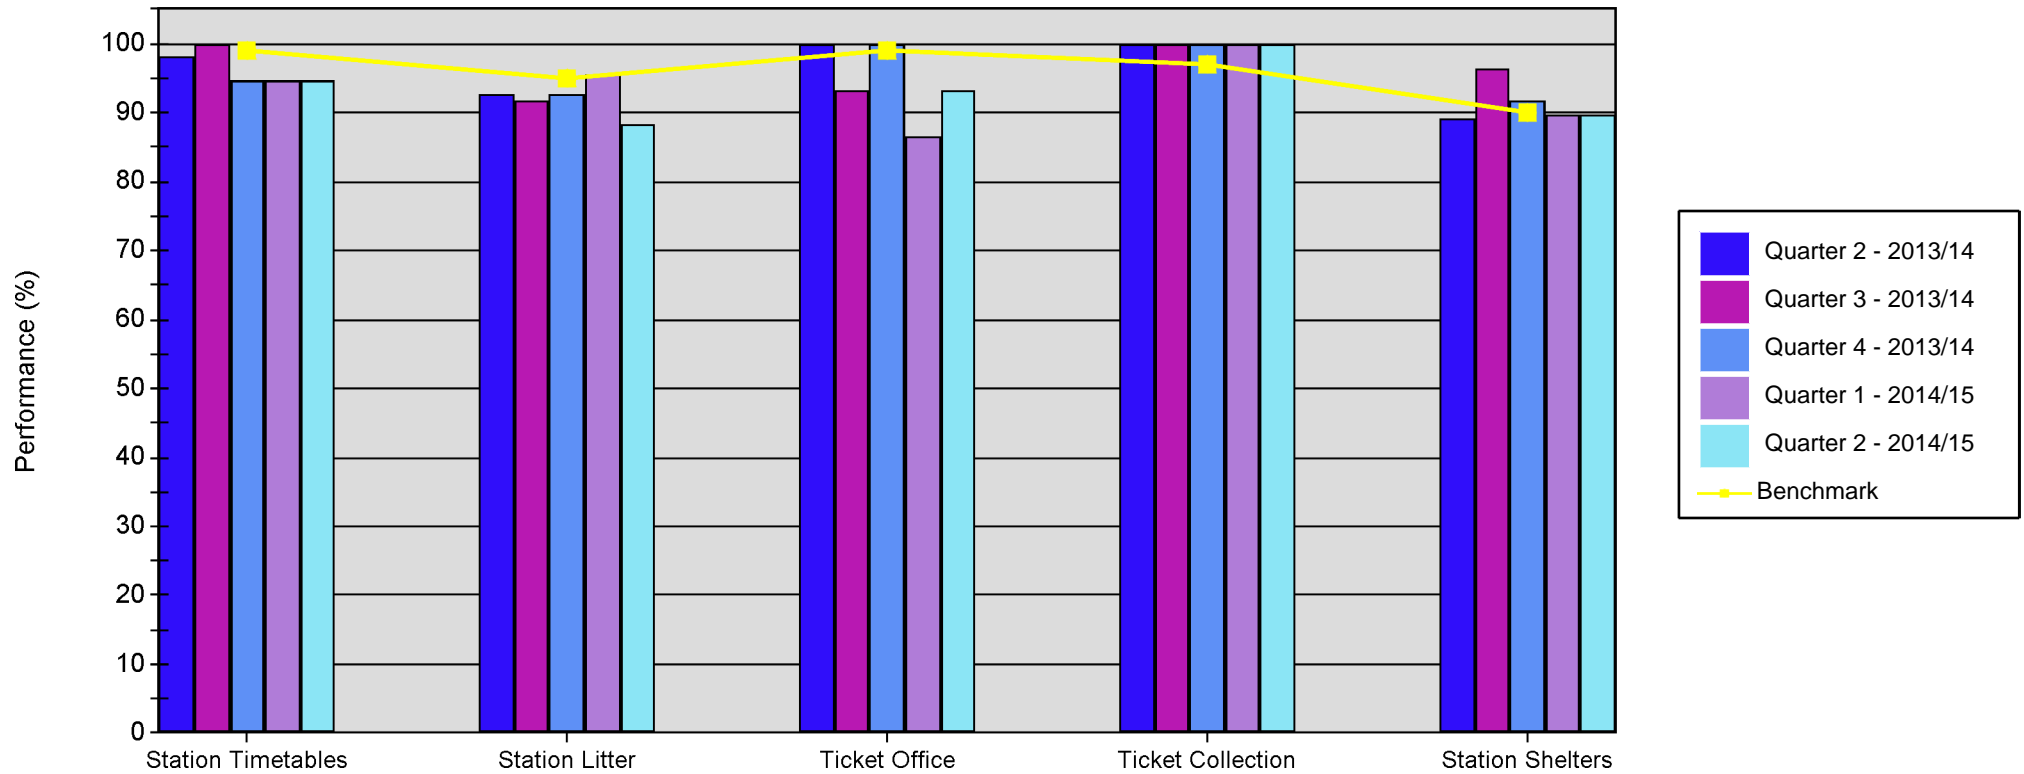

# Quarterly SQUIRE Performance Report

Line of Route: Glasg- E.Kilbr/Barrhead/Kilmarnock/Auchini/New Cum

	Station Timetables	Station Litter	Ticket Office	Ticket Collection	Station Shelters
Quarter 2 - 2013/14	98.25	92.79	100.00	100.0	89.13
Quarter 3 - 2013/14	100.00	91.89	93.33	100.0	96.38
Quarter 4 - 2013/14	94.74	92.57	100.00	100.0	91.85
Quarter 1 - 2014/15	94.74	95.50	86.67	100.0	89.86
Quarter 2 - 2014/15	94.74	88.29	93.33	100.0	89.86
<b>Benchmark</b>	99.00	95.00	99.00	97.00	90.00