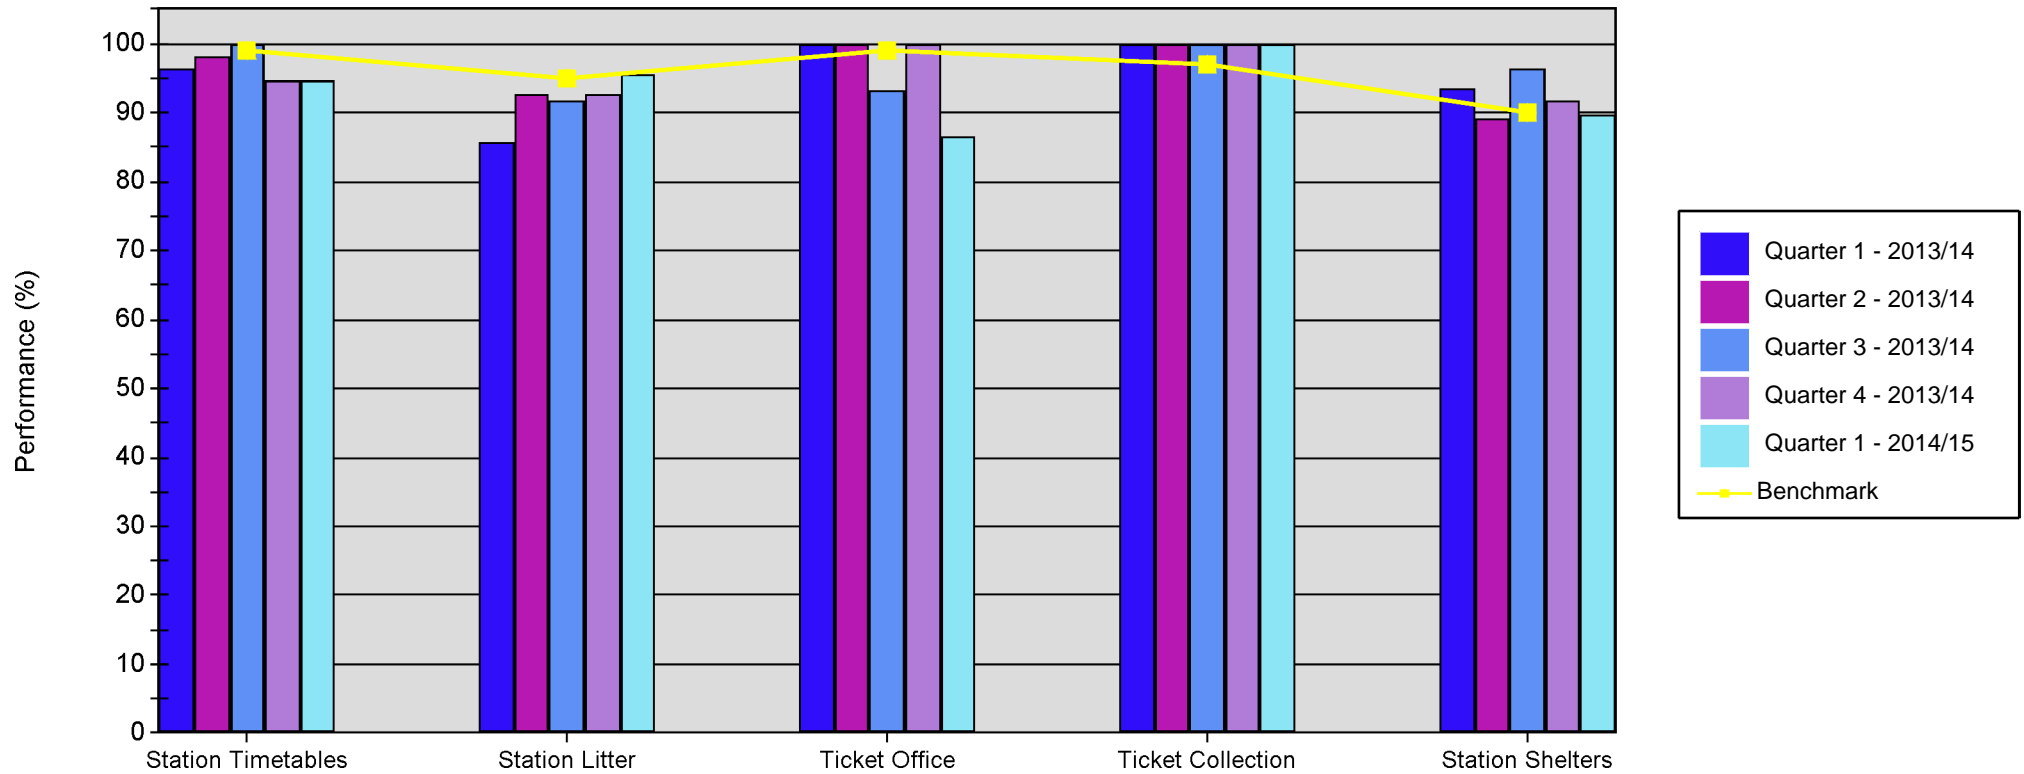

Quarterly SQUIRE Performance Report

Line of Route: Glasg- E.Kilbr/Barrhead/Kilmarnock/Auchini/New Cum

	Station Timetables	Station Litter	Ticket Office	Ticket Collection	Station Shelters
Quarter 1 - 2013/14	96.49	85.59	100.00	100.0	93.48
Quarter 2 - 2013/14	98.25	92.79	100.00	100.0	89.13
Quarter 3 - 2013/14	100.00	91.89	93.33	100.0	96.38
Quarter 4 - 2013/14	94.74	92.57	100.00	100.0	91.85
Quarter 1 - 2014/15	94.74	95.50	86.67	100.0	89.86
Benchmark	99.00	95.00	99.00	97.00	90.00