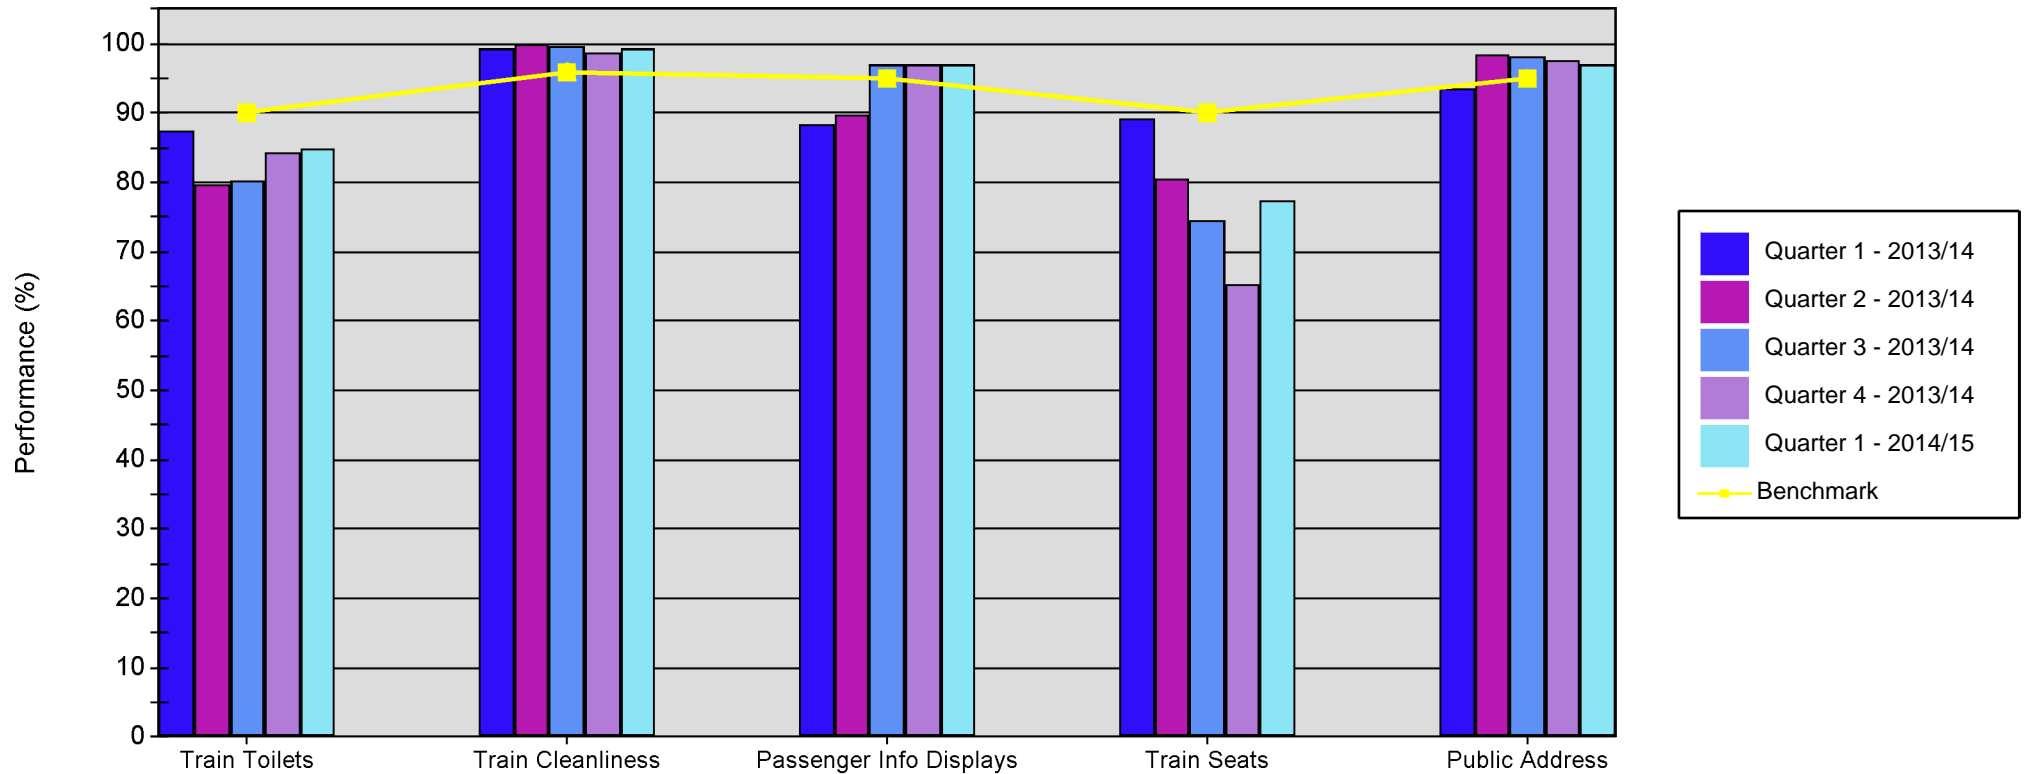

# Quarterly SQUIRE Performance Report

Train Class: Class 334

	Train Toilets	Train Cleanliness	Passenger Info Displays	Train Seats	Public Address
Quarter 1 - 2013/14	87.47	99.28	88.39	89.25	93.54
Quarter 2 - 2013/14	79.80	100.00	89.80	80.61	98.58
Quarter 3 - 2013/14	80.28	99.54	97.19	74.43	98.08
Quarter 4 - 2013/14	84.44	98.88	97.02	65.22	97.72
Quarter 1 - 2014/15	84.89	99.32	97.03	77.57	96.98
<b>Benchmark</b>	90.00	96.00	95.00	90.00	95.00