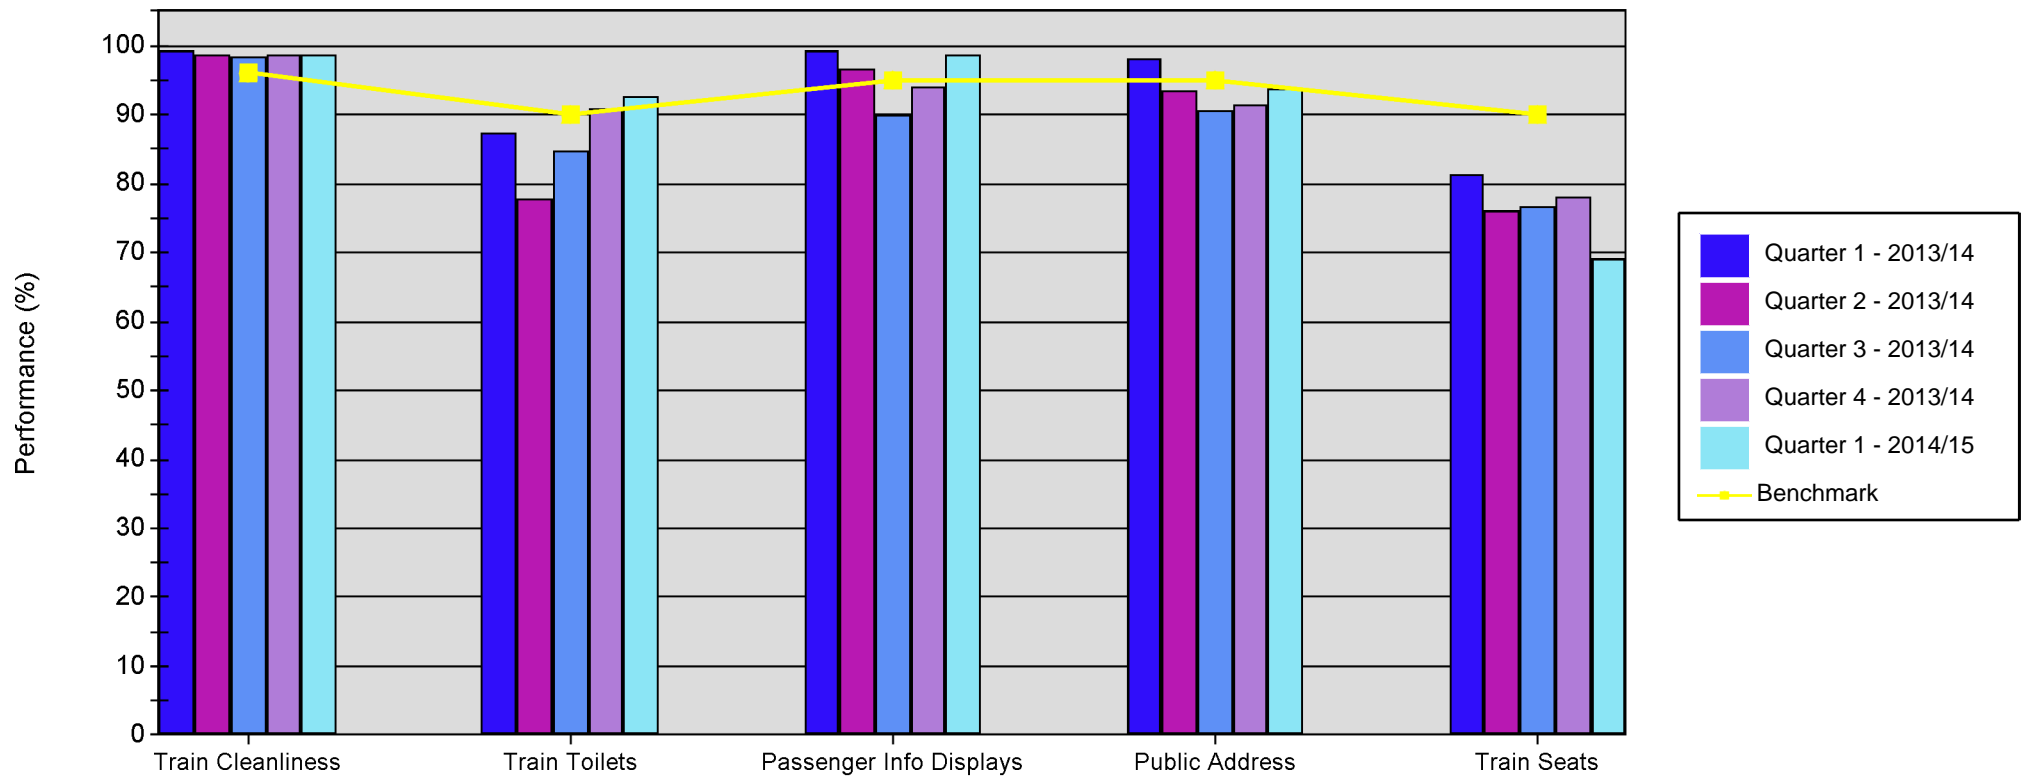

## Train Class: Class 318

	Train Cleanliness	Train Toilets	Passenger Info Displays	Public Address	Train Seats
Quarter 1 - 2013/14	99.26	87.41	99.26	98.29	81.38
Quarter 2 - 2013/14	98.68	77.98	96.78	93.53	76.02
Quarter 3 - 2013/14	98.52	84.86	89.95	90.71	76.71
Quarter 4 - 2013/14	98.65	91.05	94.17	91.57	78.02
Quarter 1 - 2014/15	98.74	92.59	98.77	93.77	69.26
Benchmark	96.00	90.00	95.00	95.00	90.00