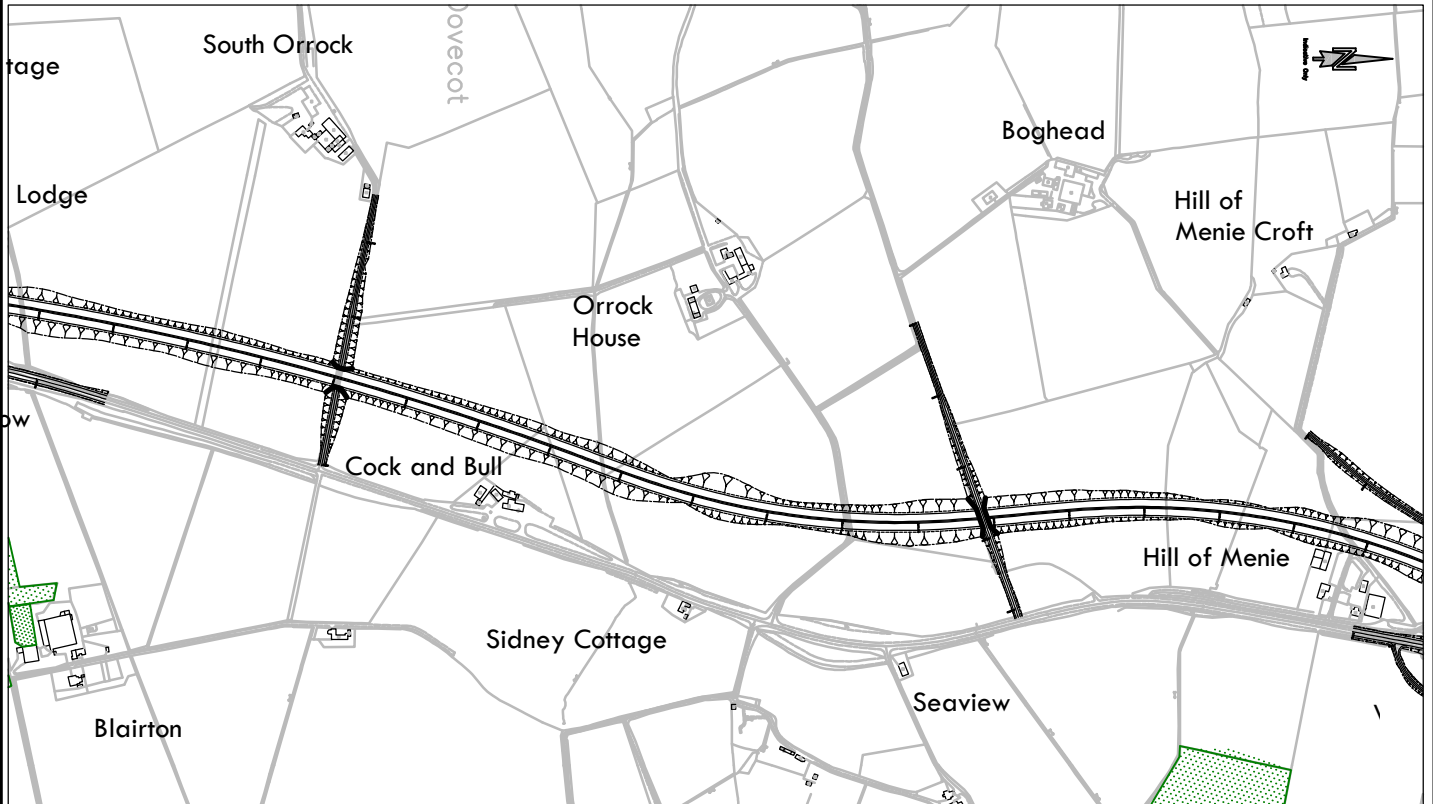

Pre Public Exhibiton

Post Public Exhibiton

						<b>Carl Bro</b> 		2nd Floor Spectrum House 2 Powderhall Road Edinburgh, EH7 4GB		Tel: 0131 550 6300 Fax: 0131 550 6499 www.carlbro.co.uk		
						Bristol . Dublin . Edinburgh . Glasgow . Leeds . London . Peterborough . Wrexham						
0	First Issue					-	-	-	-	TITLE Stage 2 Addendum Report Public Exhibition Refinements Refinement No.4		
REV	AMENDMENTS					BY	CHKD	APR'D	DATE	DRAWING No P246600/02/01/Fig 3.9		
DRAWN	CSE		CHECKED		CAG	APPROVED			RLG	REV.		
DATE	Aug 06		DATE		Aug 06	DATE			Aug 06	0		
SCALE	NTS		ORIGINAL DRAWING SIZE					210 x 297 - A4				