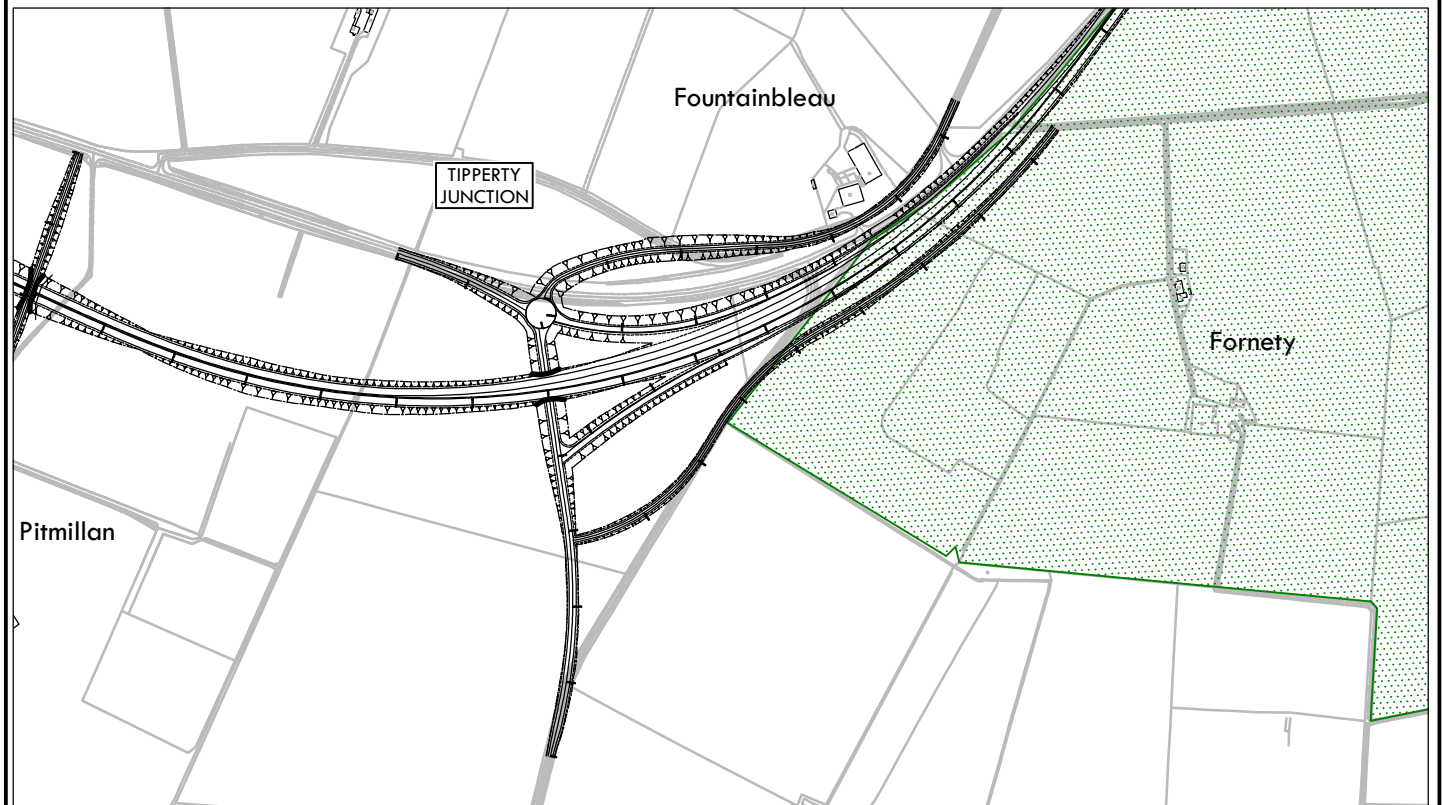

Pre Public Exhibiton

Post Public Exhibiton

						Carl Bro 		2nd Floor Spectrum House 2 Powderhall Road Edinburgh, EH7 4GB		Tel: 0131 550 6300 Fax: 0131 550 6499 www.carlbro.co.uk			
						Bristol . Dublin . Edinburgh . Glasgow . Leeds . London . Peterborough . Wrexham							
0	First Issue					-	-	-	-				
REV	AMENDMENTS					BY	CHKD	APR'D	DATE	TITLE			
DRAWN	CSE		CHECKED		CAG	APPROVED			RLG				
DATE	Aug 06		DATE		Aug 06	DATE			Aug 06				
SCALE	NTS		ORIGINAL DRAWING SIZE			210 x 297 - A4				DRAWING No	P246600/02/01/Fig 3.10	REV.	0