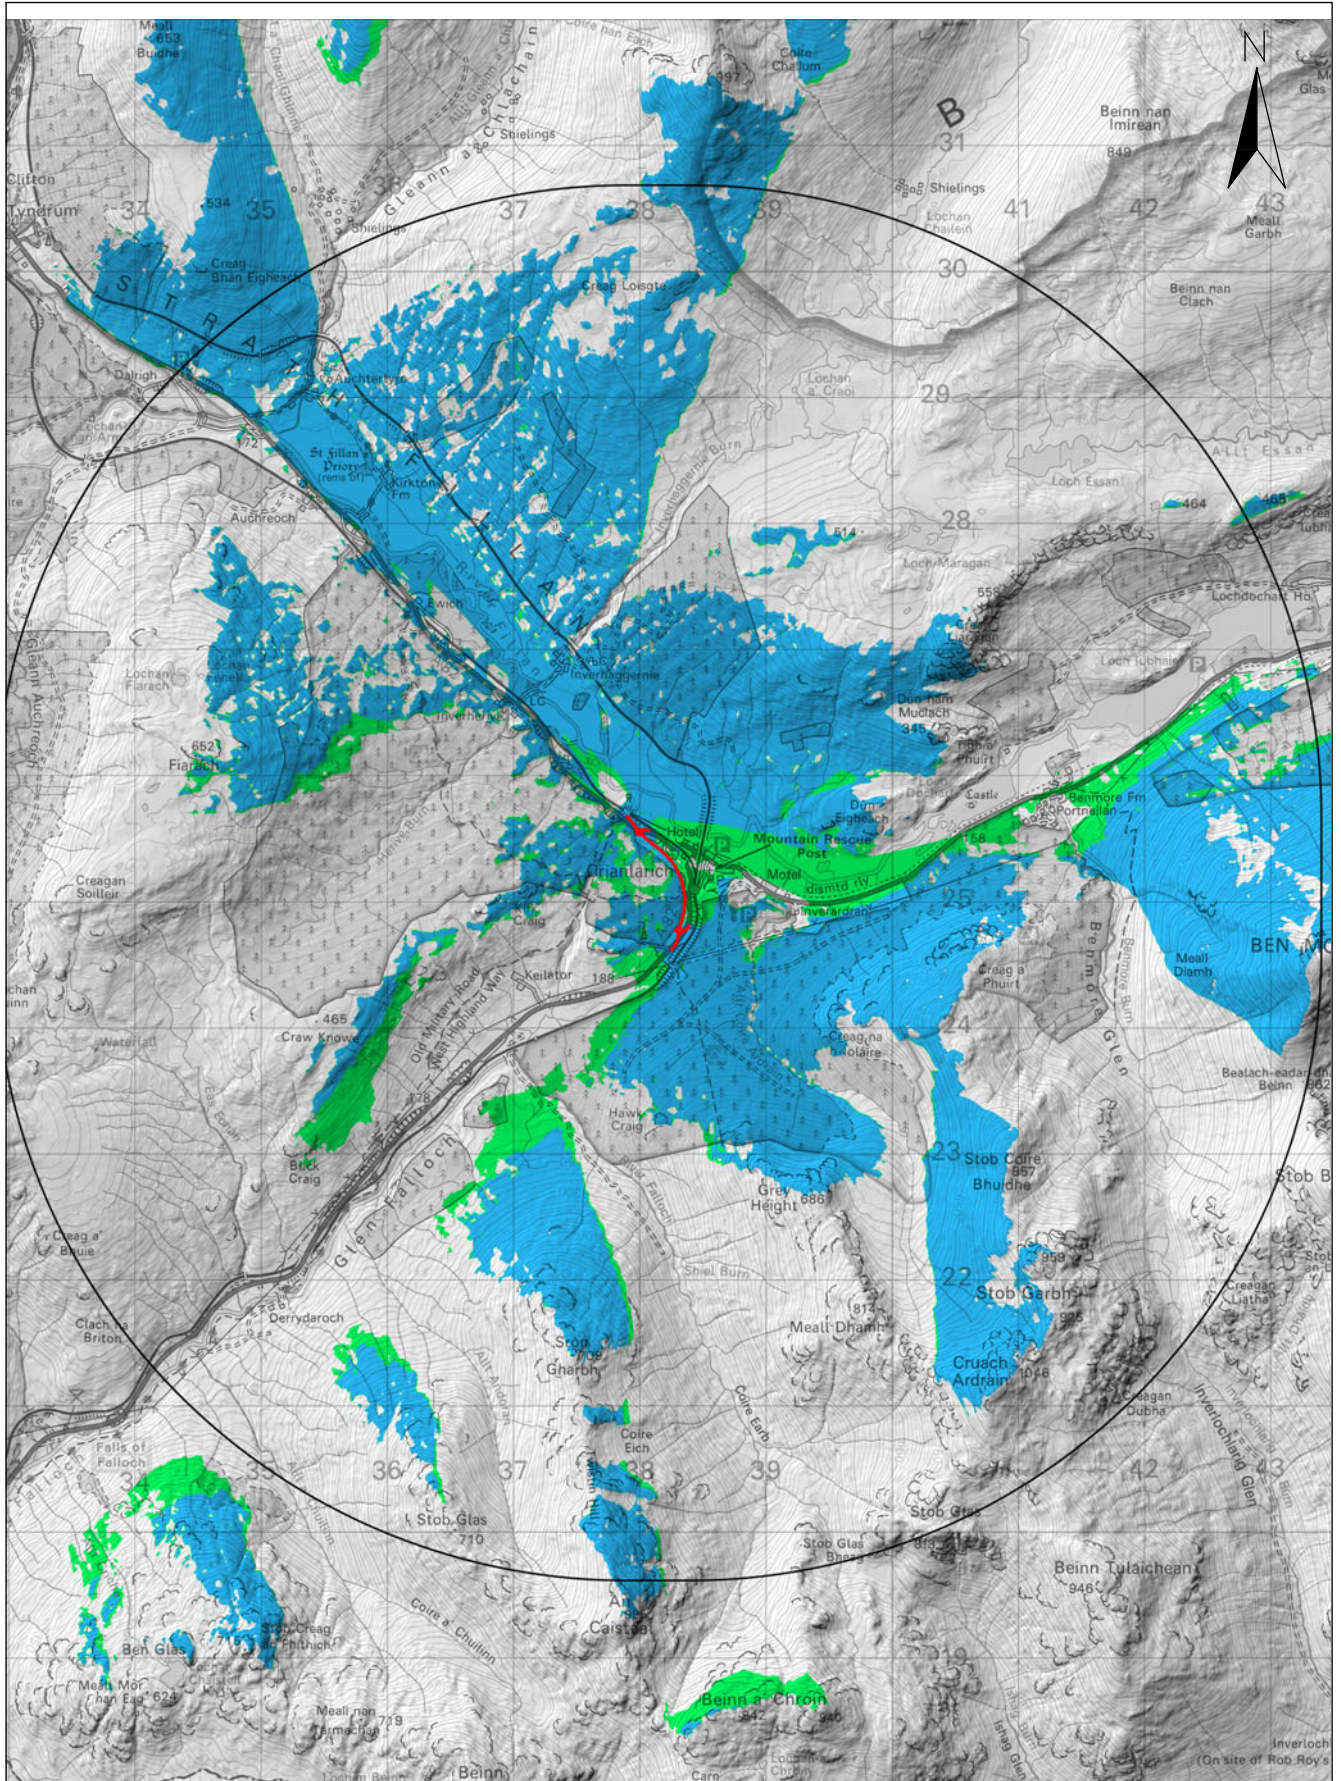

This map is based on Ordnance Survey material with the permission of Her Majesty's Stationary Office © Crown copyright. Unauthorised reproduction infringes Crown copyright and may lead to prosecution or civil proceedings. Scottish Government 100020540 2008.

Key:

On this map, no allowance has been made for the effect of woodlands or buildings in screening views of the road.

- Area from which the road may be visible
- Area from which lorries may be visible but not the road
- New road
- 5km radius from the road

Drawn by: KM Checked by: AJF Date: 12/08

A82(T) Crianlarich Bypass

Visual Envelope Map
Bare ground

Figure 10.1

Scale 1 : 60 000 at A4