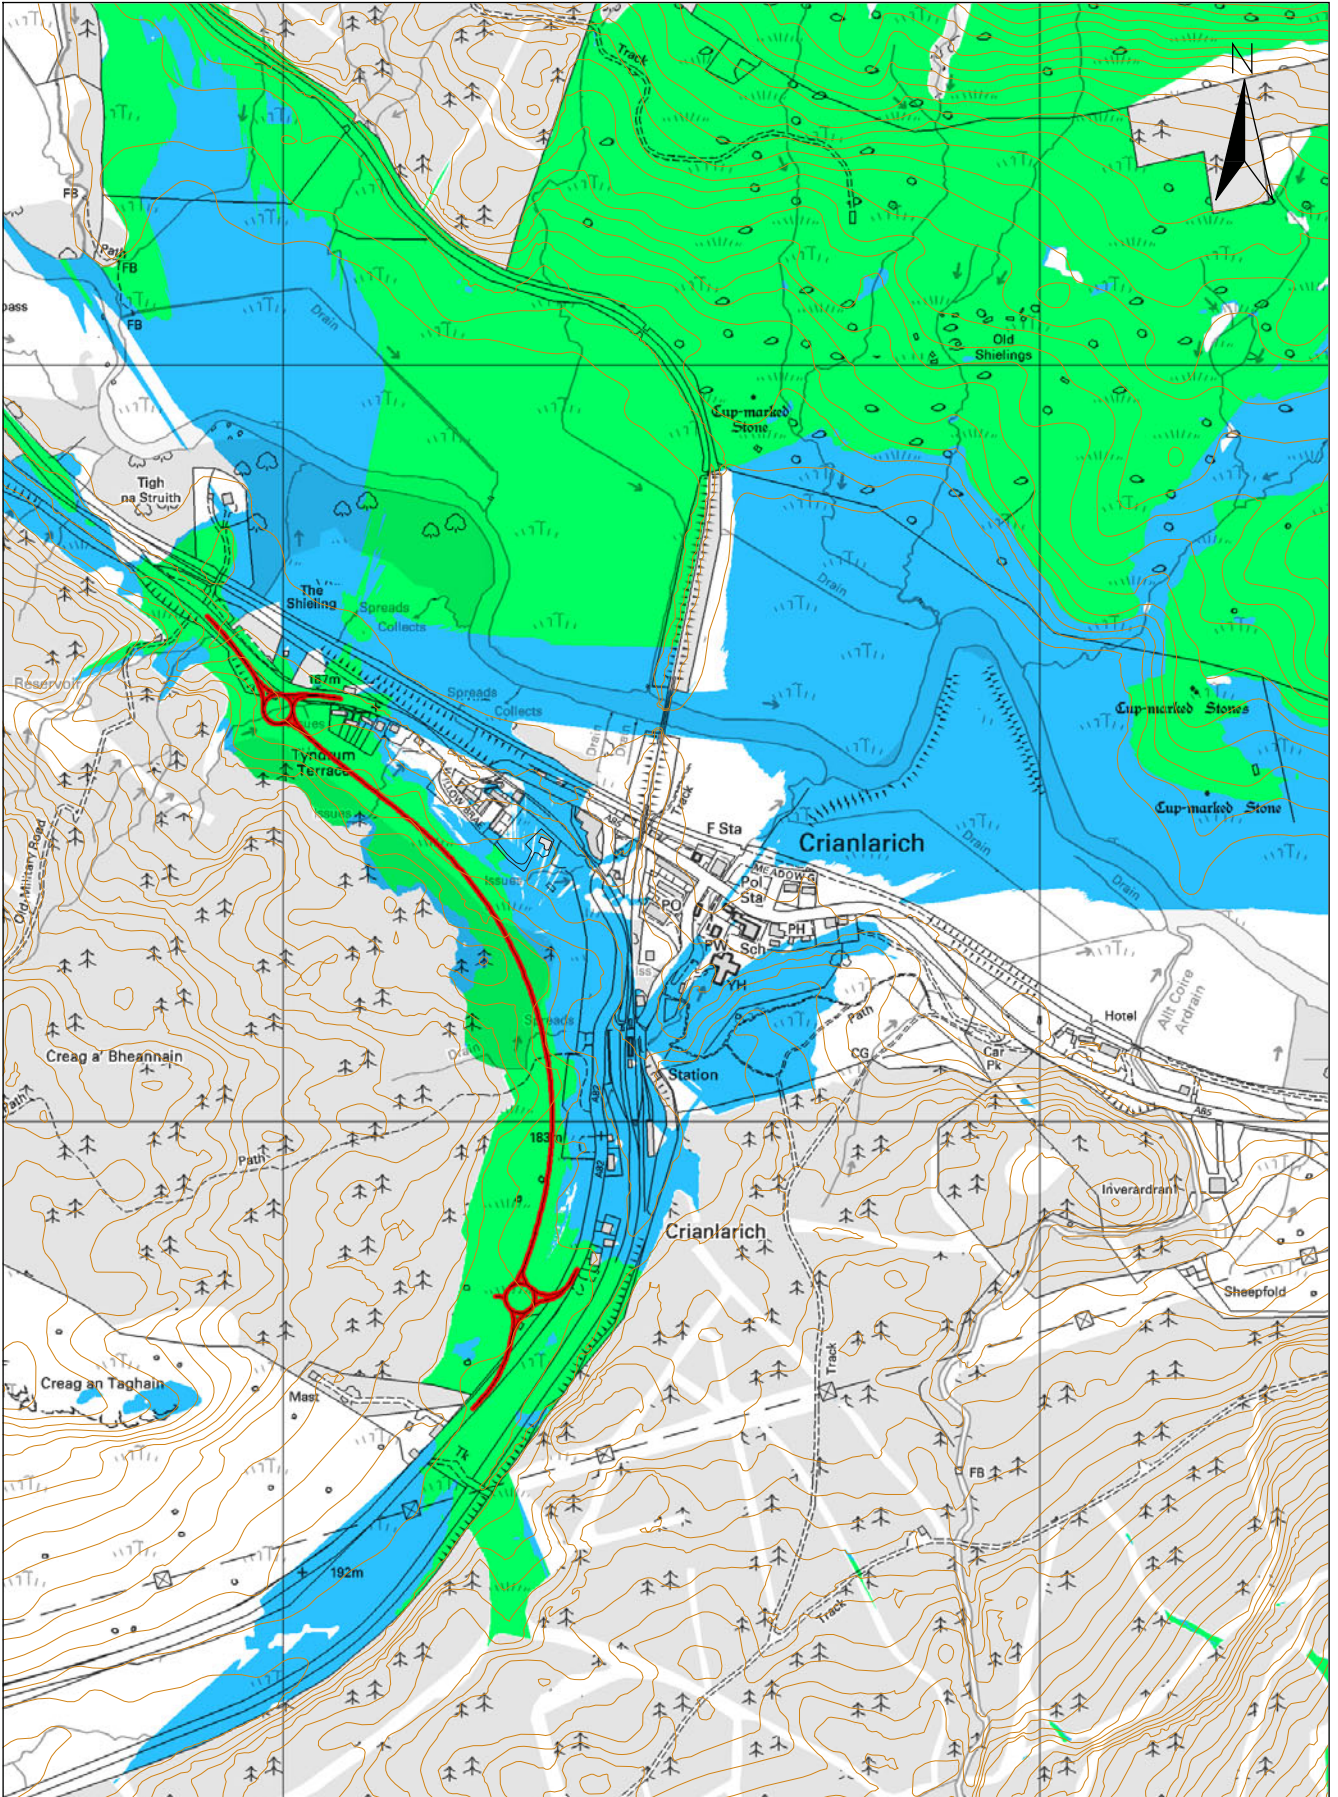

This map is based on Ordnance Survey material with the permission of Ordnance Survey on behalf of the Controller of Her Majesty's Stationary Office © Crown copyright. Unauthorised reproduction infringes Crown copyright and may lead to prosecution or civil proceedings. Scottish Government 100020540 2008.

Key:

- On this map, allowance has been made for the effect of woodlands or buildings in screening views of the road.
- Area from which the road may be visible
- Area from which lorries may be visible but not the road
- New road

Drawn by: KM Checked by: AJF Date: 12/08

A82(T) Crianlarich Bypass
Visual Envelope Map
 With screening
 Figure 10.2
 Scale 1 : 10 000 at A4