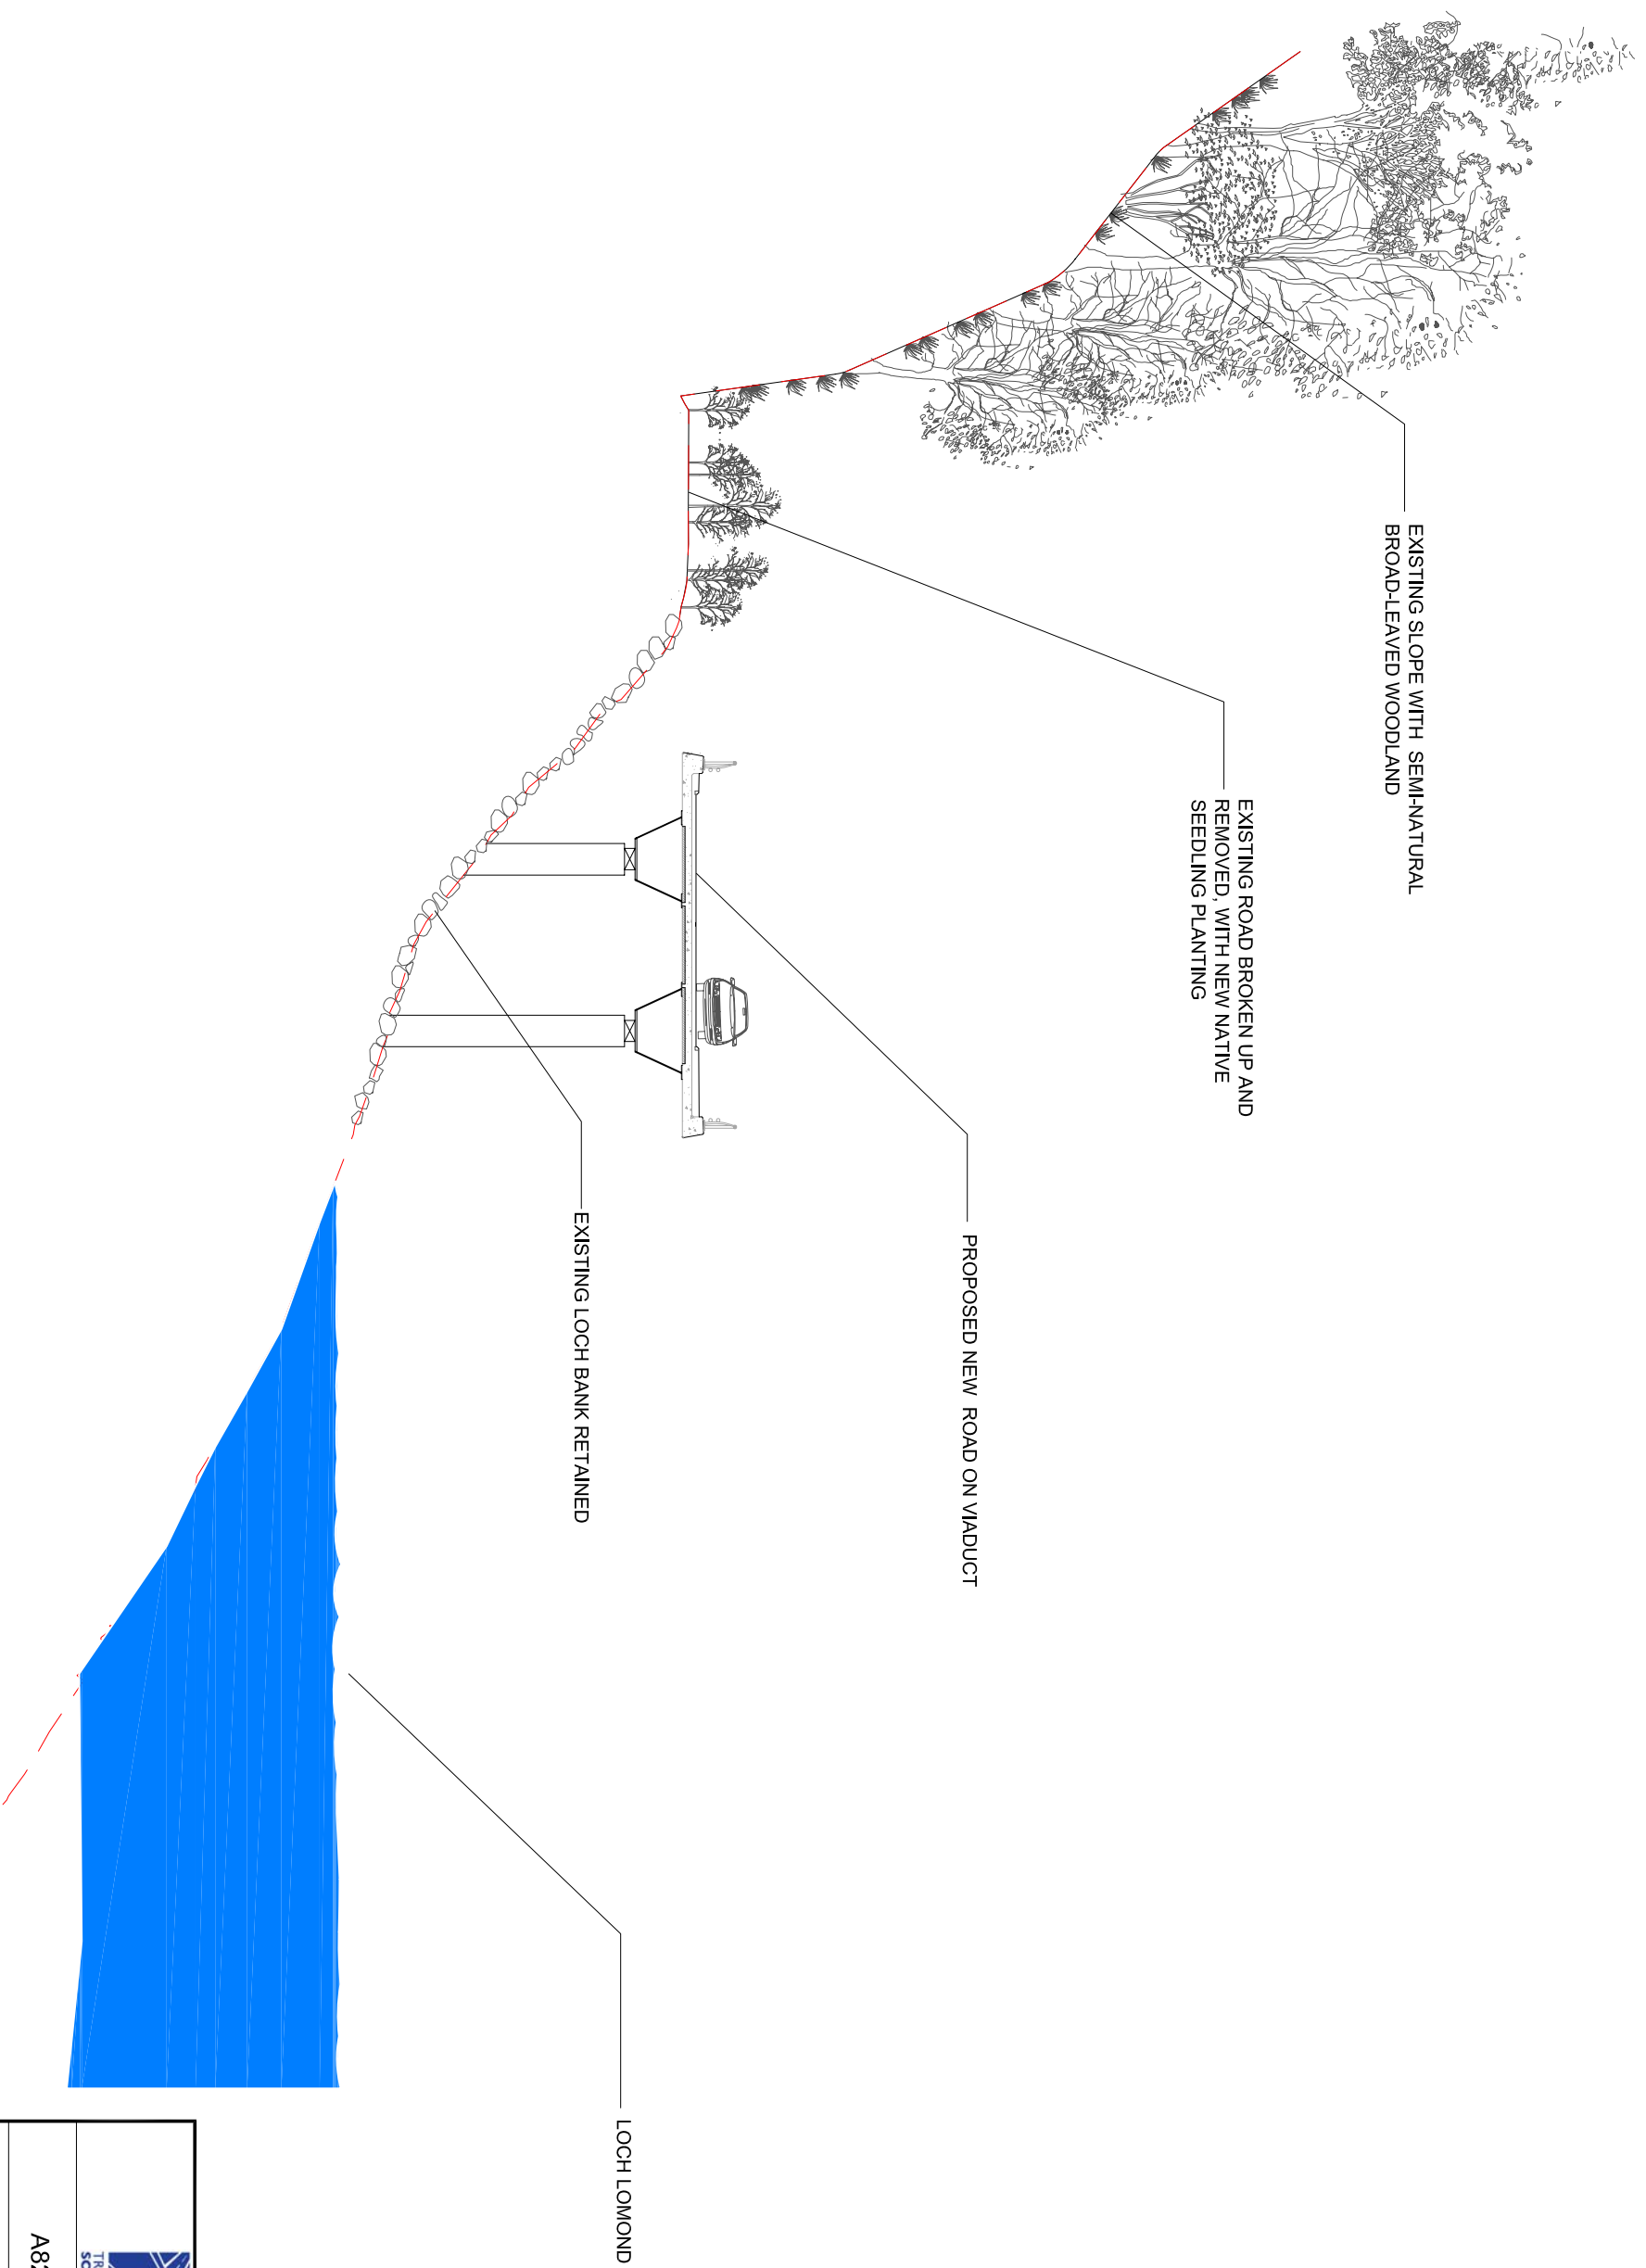

— — — — — EXISTING GROUND PROFILE

	
<small>Scott Wilson Ltd 23 Chester Street Edinburgh UK, 0151 225 1230 www.scotwilson.com</small>	

A82 Pulpit Rock September 2010

**Figure 6.7**  
Landscape Sections  
Chainage 100.00  
1:200@A3  
Sheet 1 of 3

  
 Scott Wilson Ltd  
 23 Chester Street  
 Edinburgh  
 EH1 1ST  
 Tel: 0131 725 1230  
 www.scotwilson.com

A82 Pulpit Rock

September 2010

— — — — — EXISTING GROUND PROFILE

 155 PULPIT ROCK SCOTLAND	 Scott Wilson Ltd 23 Chester Street Edinburgh EH7 7EN Tel: 0131 225 1230 www.scotwilson.com
A82 Pulpit Rock	September 2010

**Figure 6.7**  
Landscape Sections  
Chainage 320.00  
1:200@A3  
Sheet 3 of 3