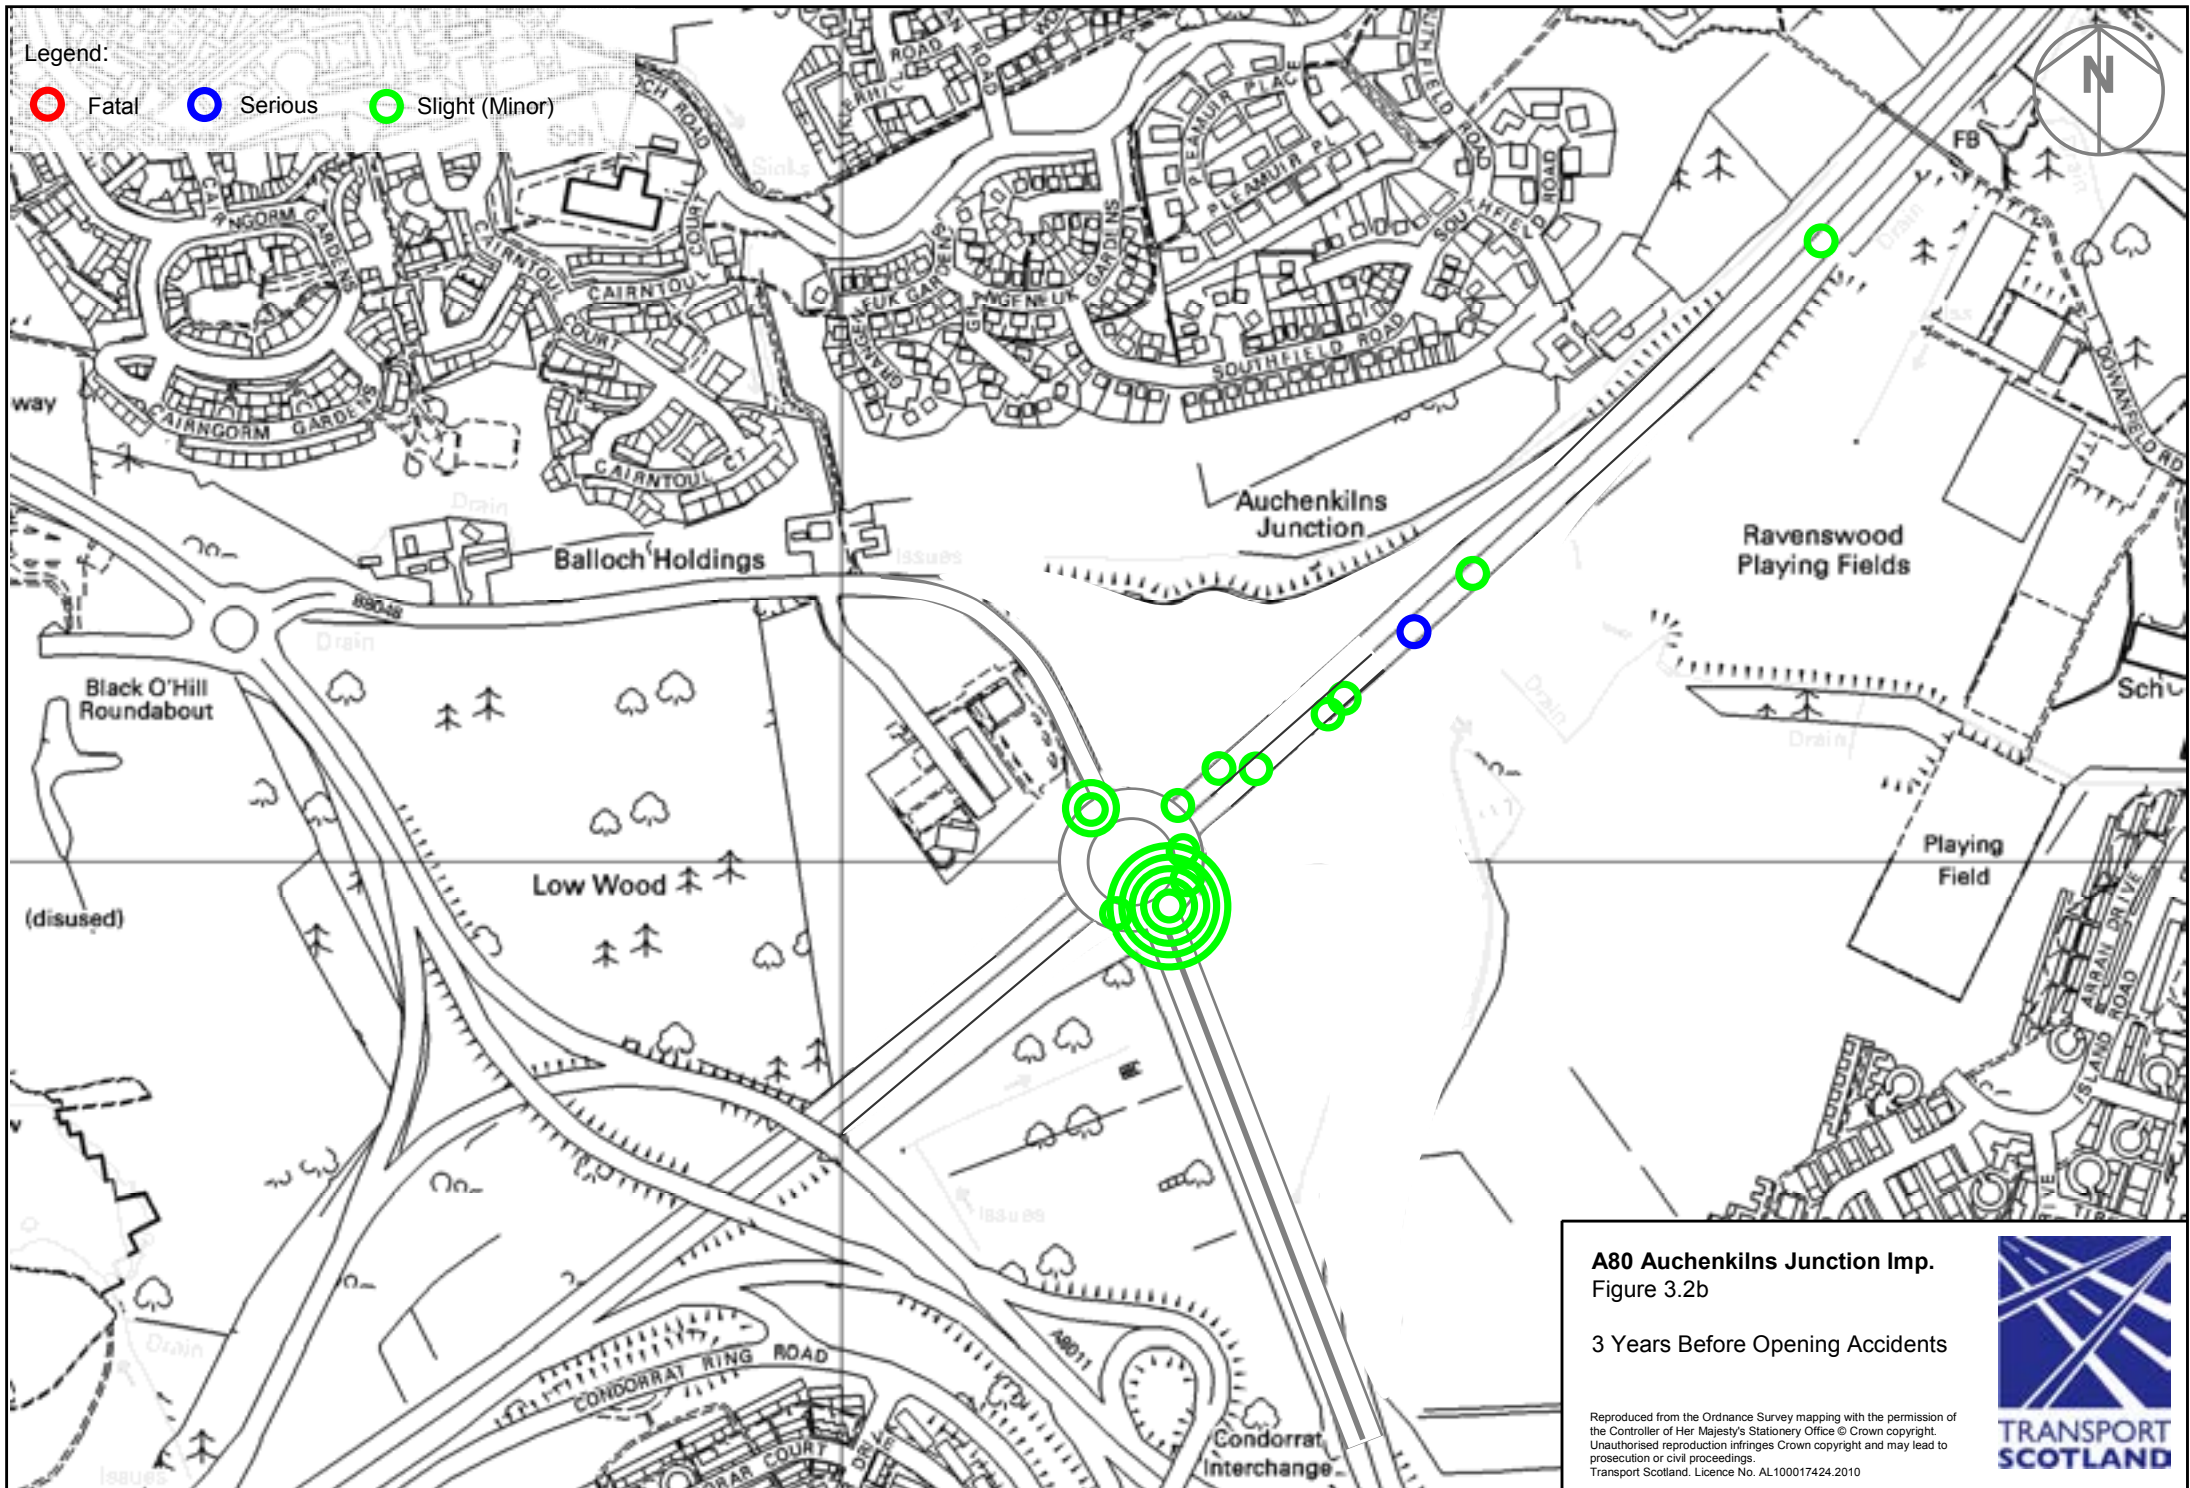

Legend:

- Fatal
- Serious
- Slight (Minor)

A80 Auchenkilns Junction Imp.
Figure 3.2b

3 Years Before Opening Accidents