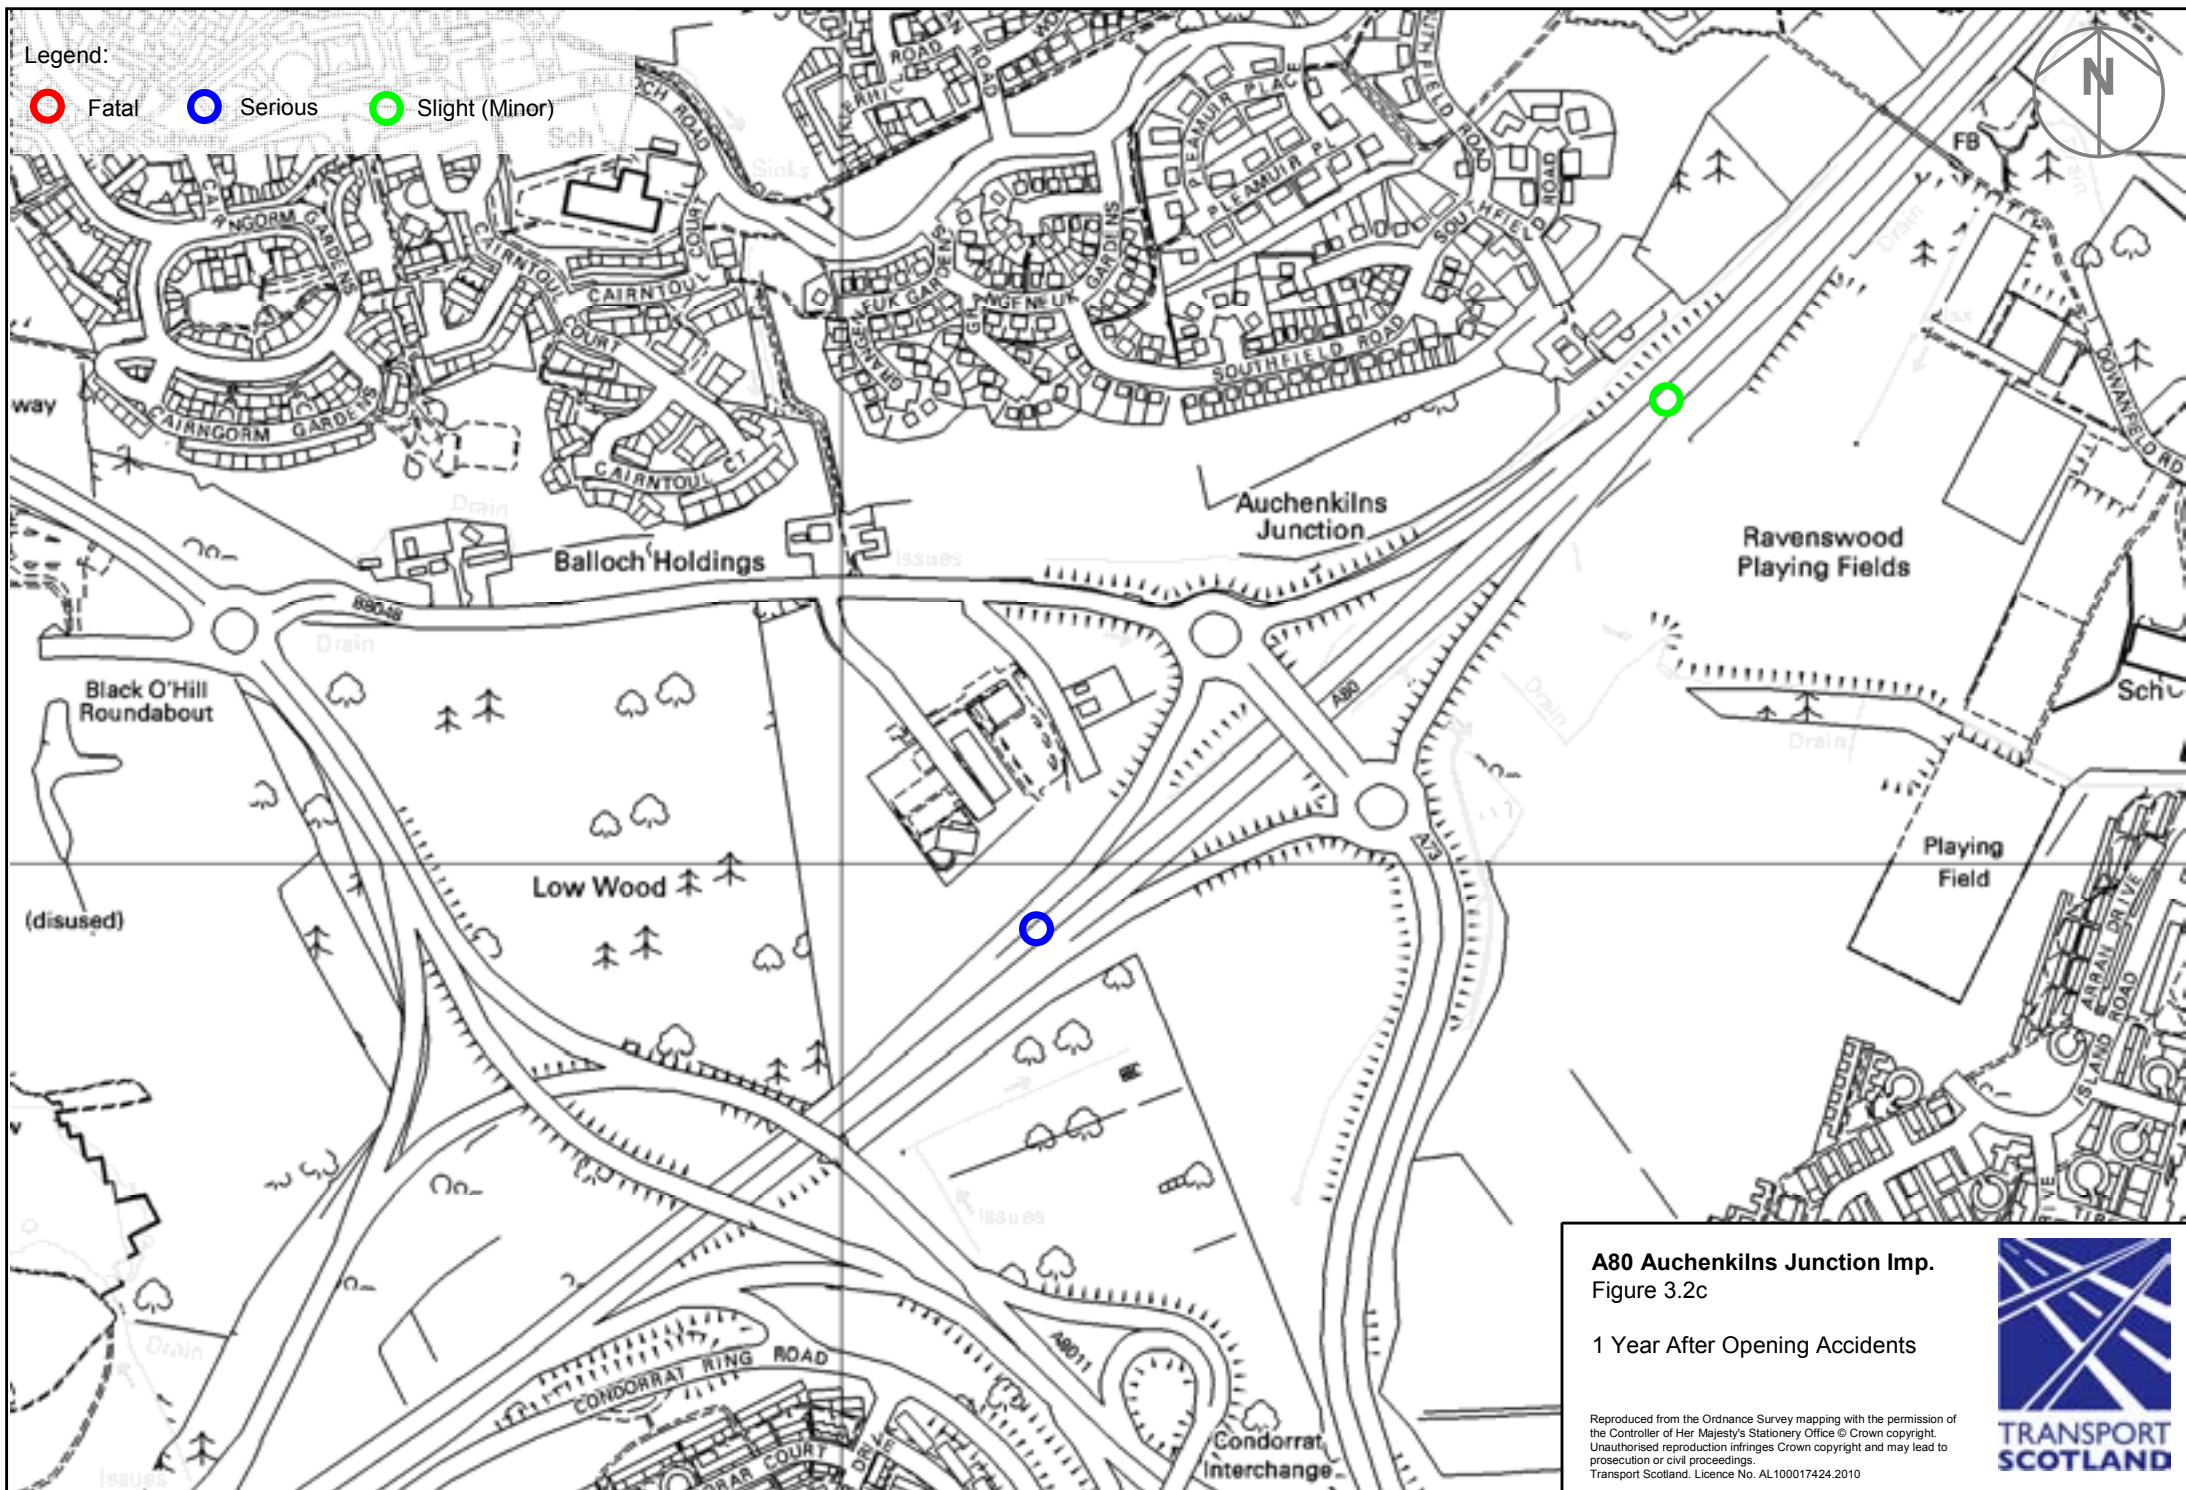

Legend:

- Fatal
- Serious
- Slight (Minor)

A80 Auchenkilns Junction Imp.
Figure 3.2c

1 Year After Opening Accidents