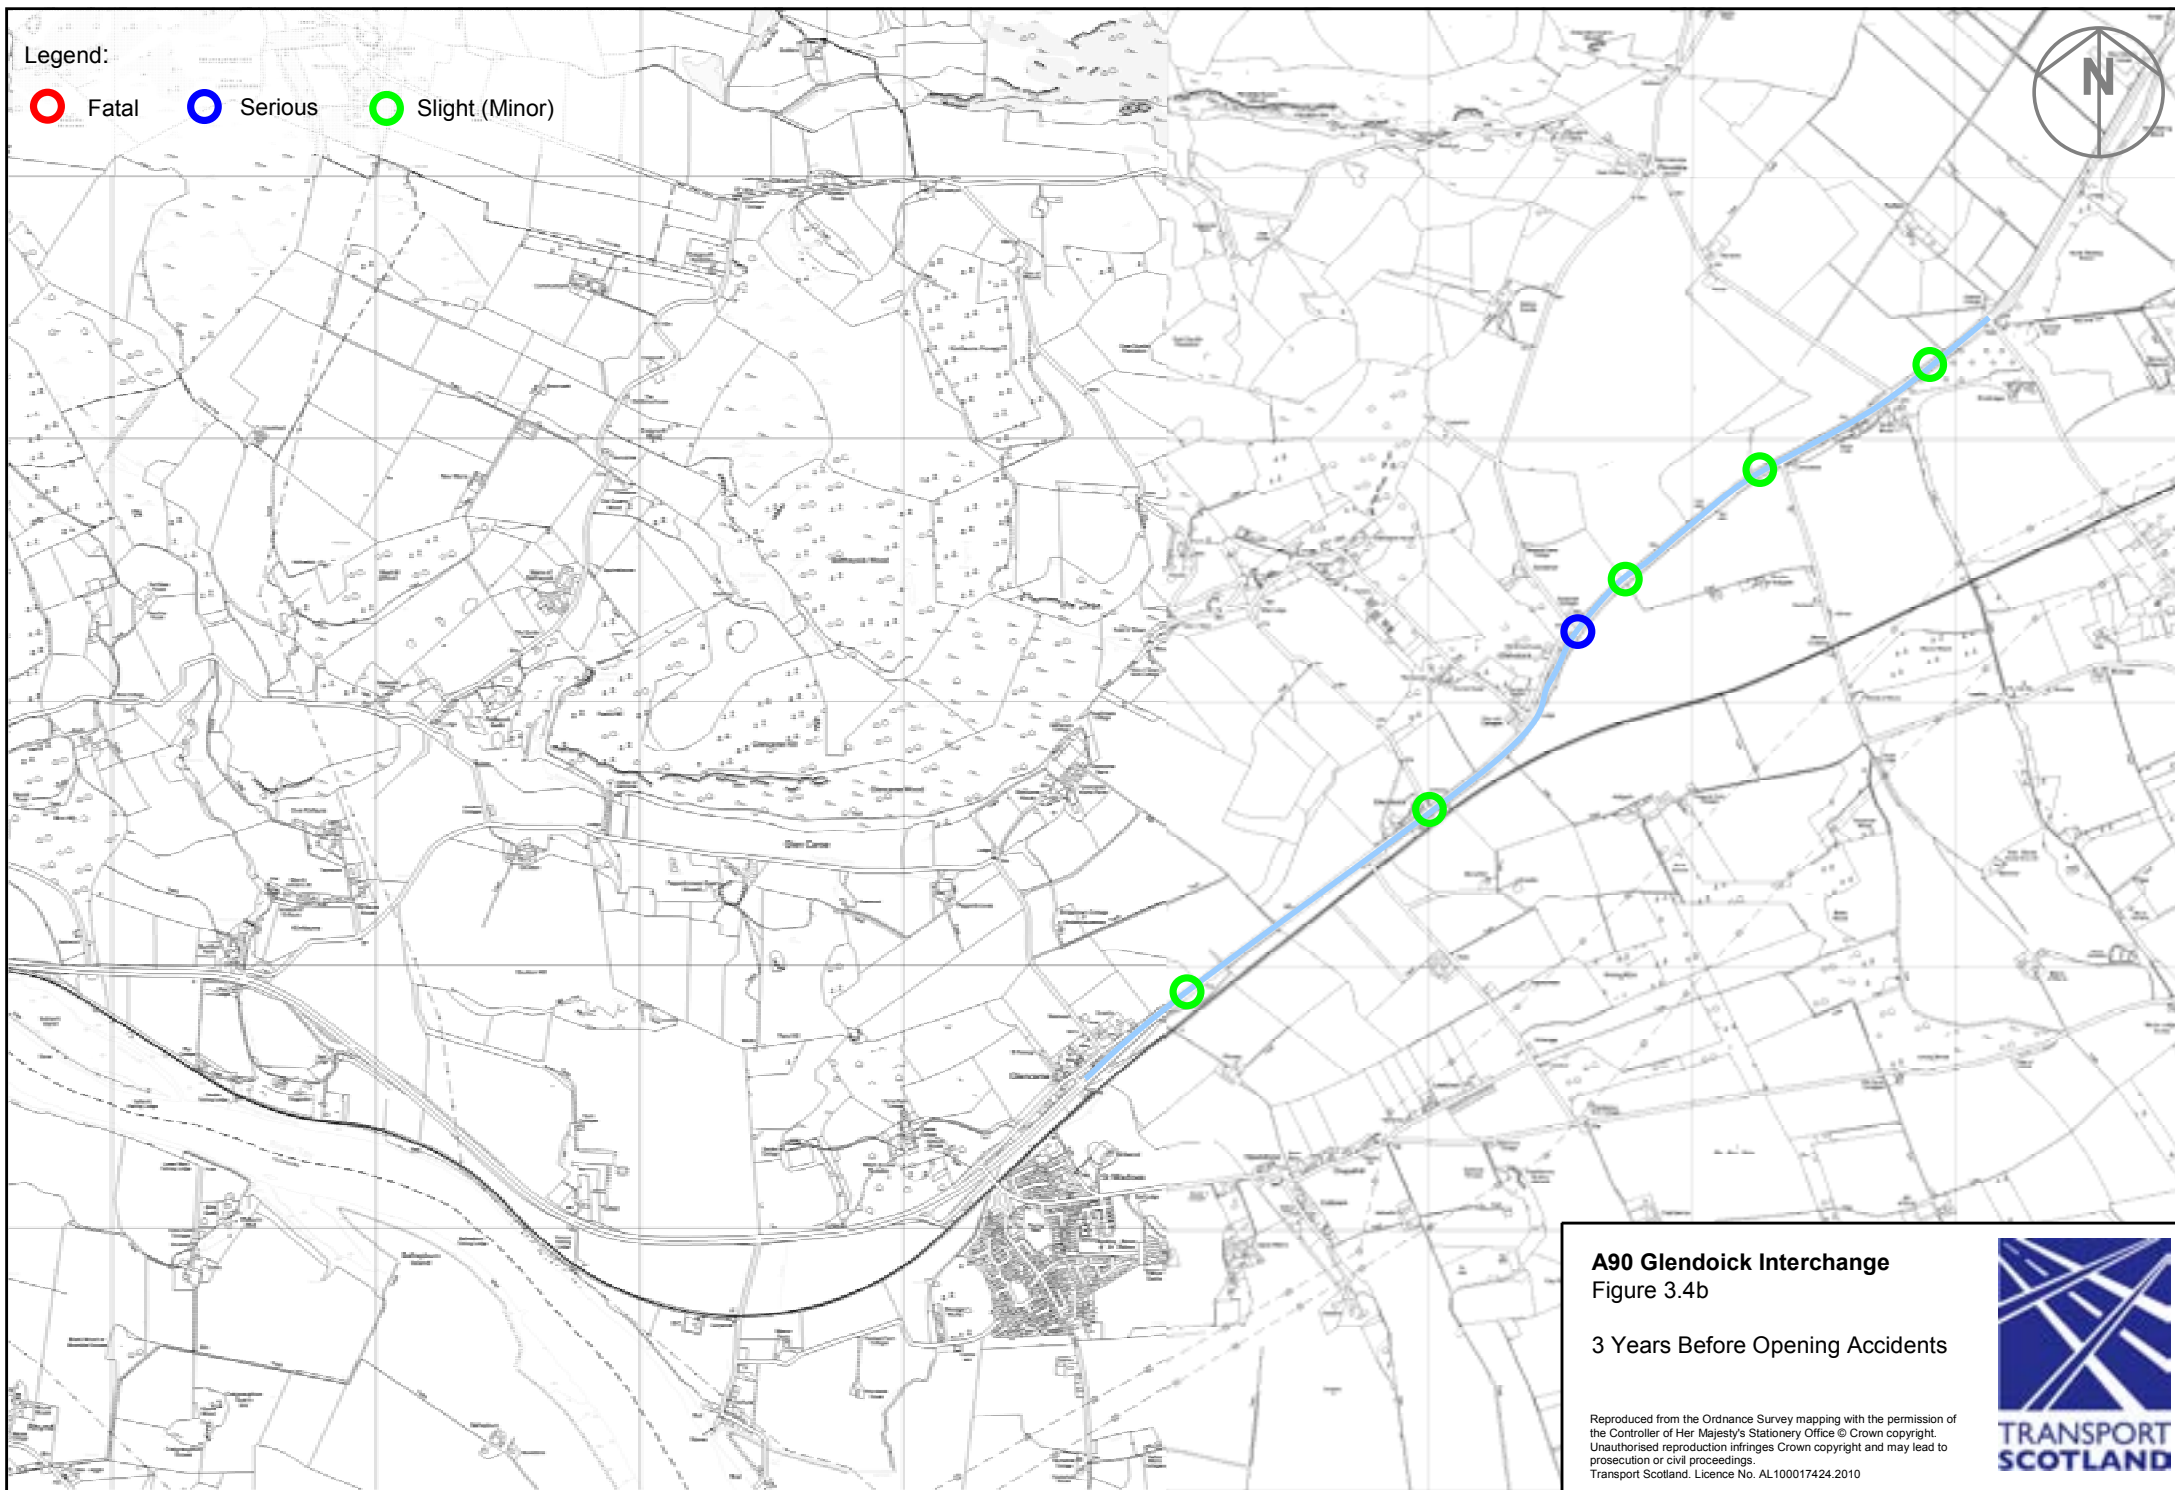

Legend:

- Fatal
- Serious
- Slight (Minor)

A90 Glendoick Interchange
Figure 3.4b

3 Years Before Opening Accidents