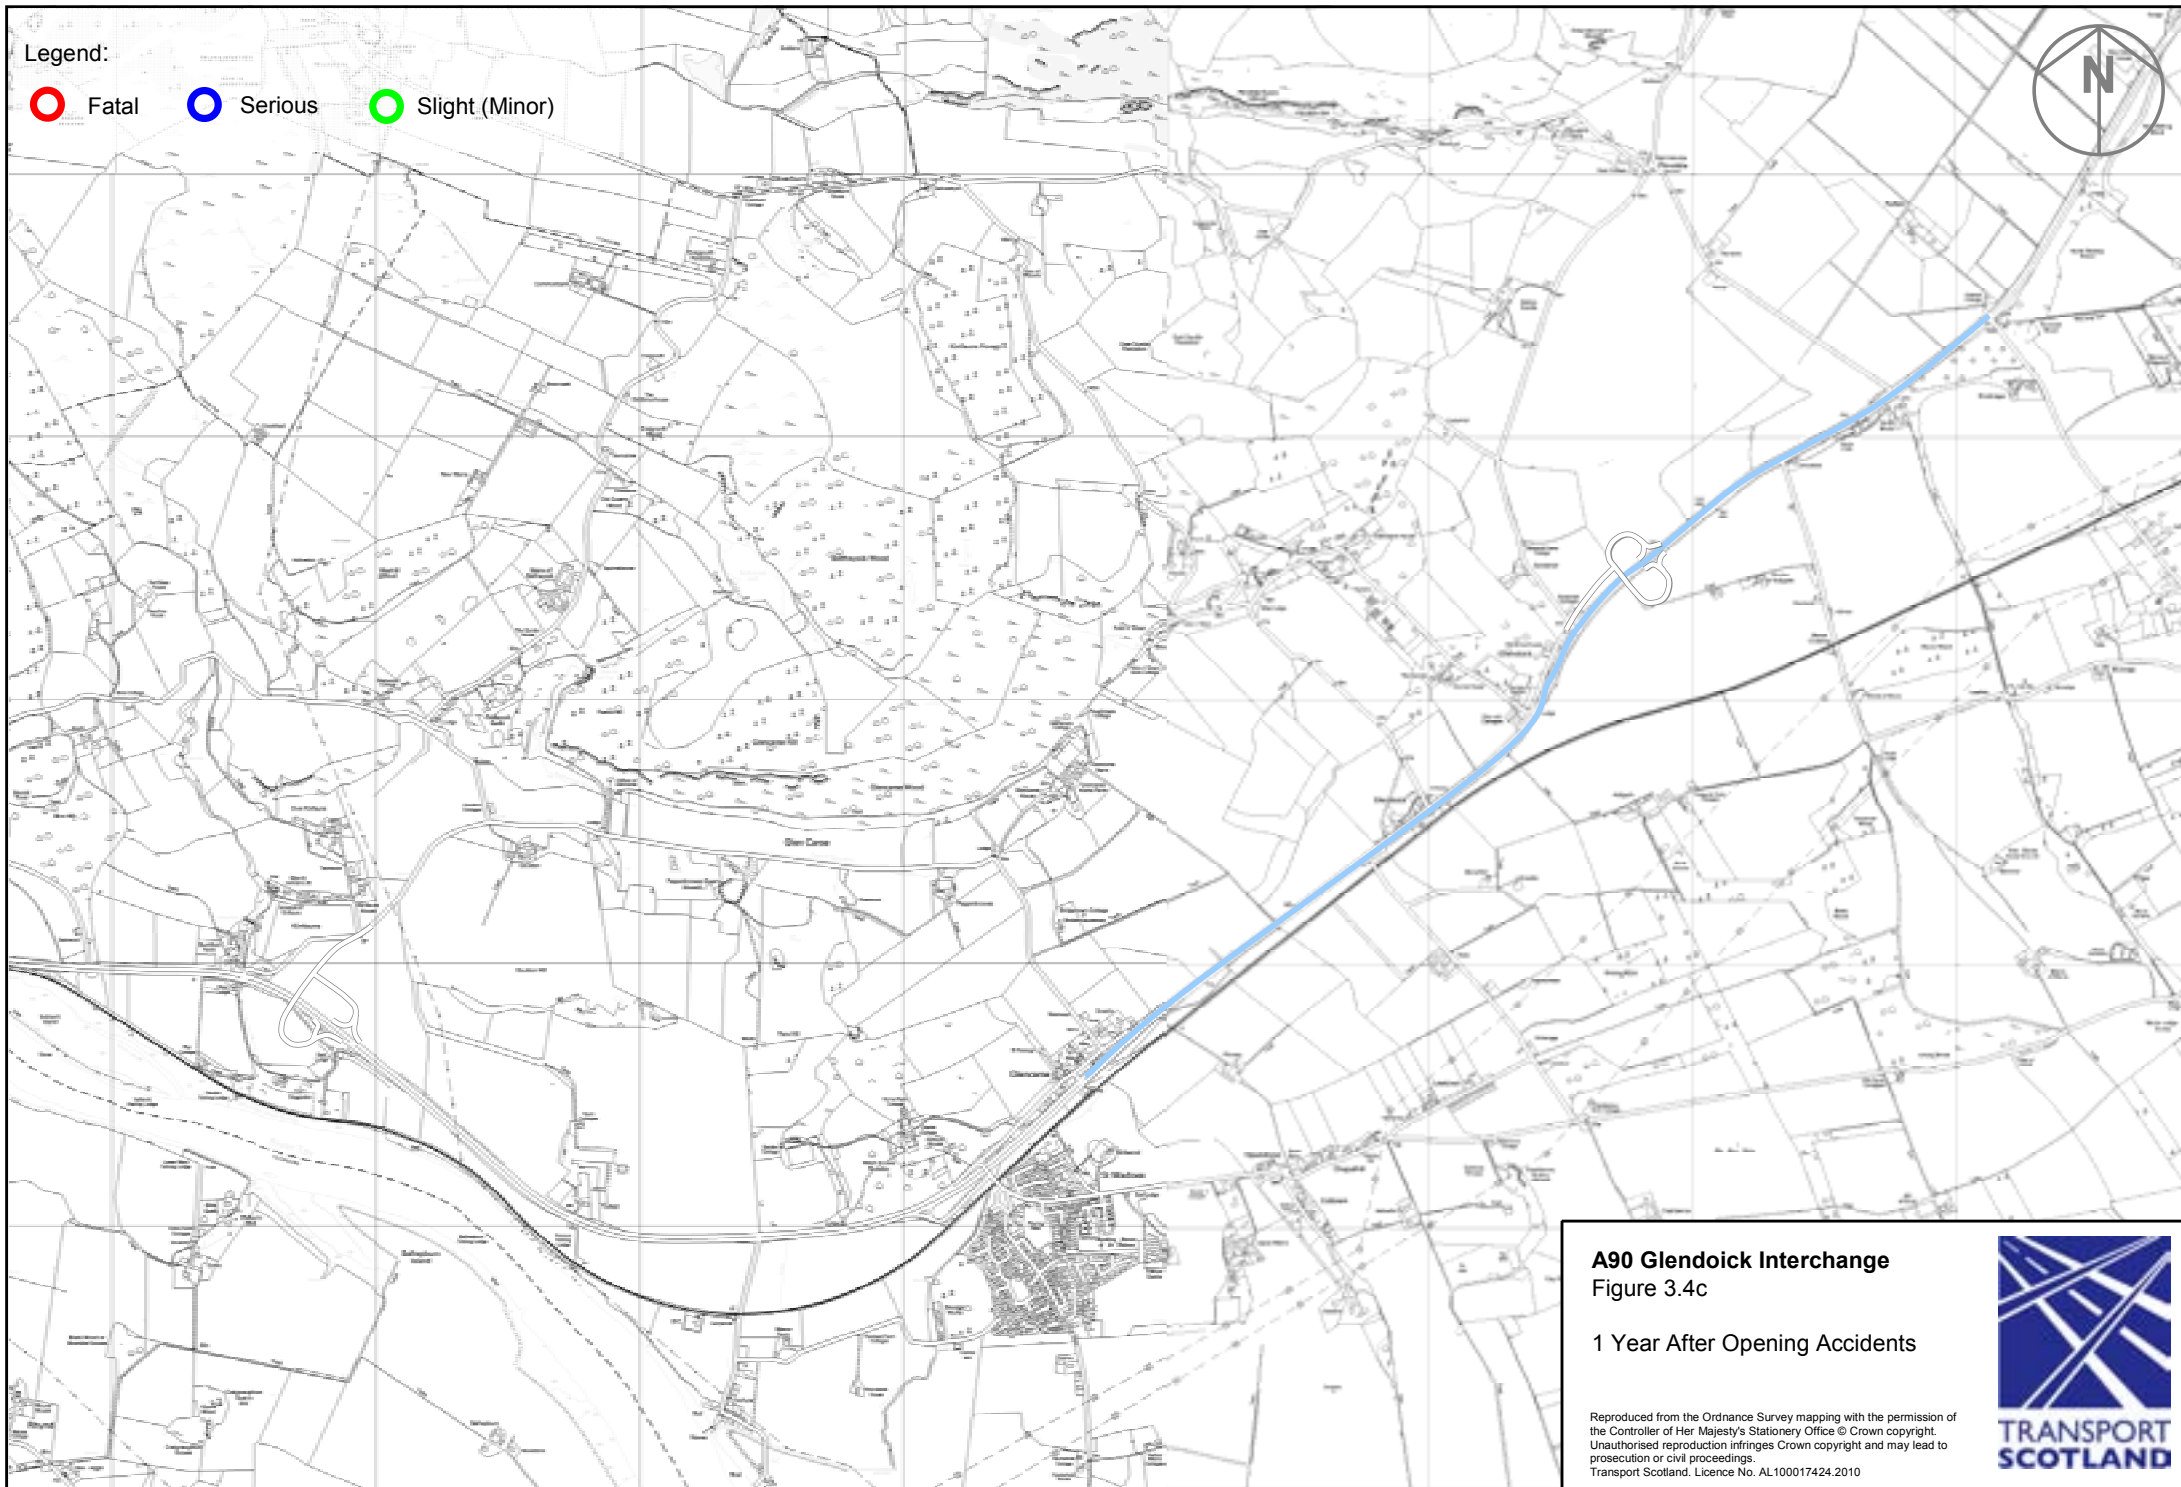

Legend:

- Fatal
- Serious
- Slight (Minor)

A90 Glendoick Interchange
Figure 3.4c

1 Year After Opening Accidents