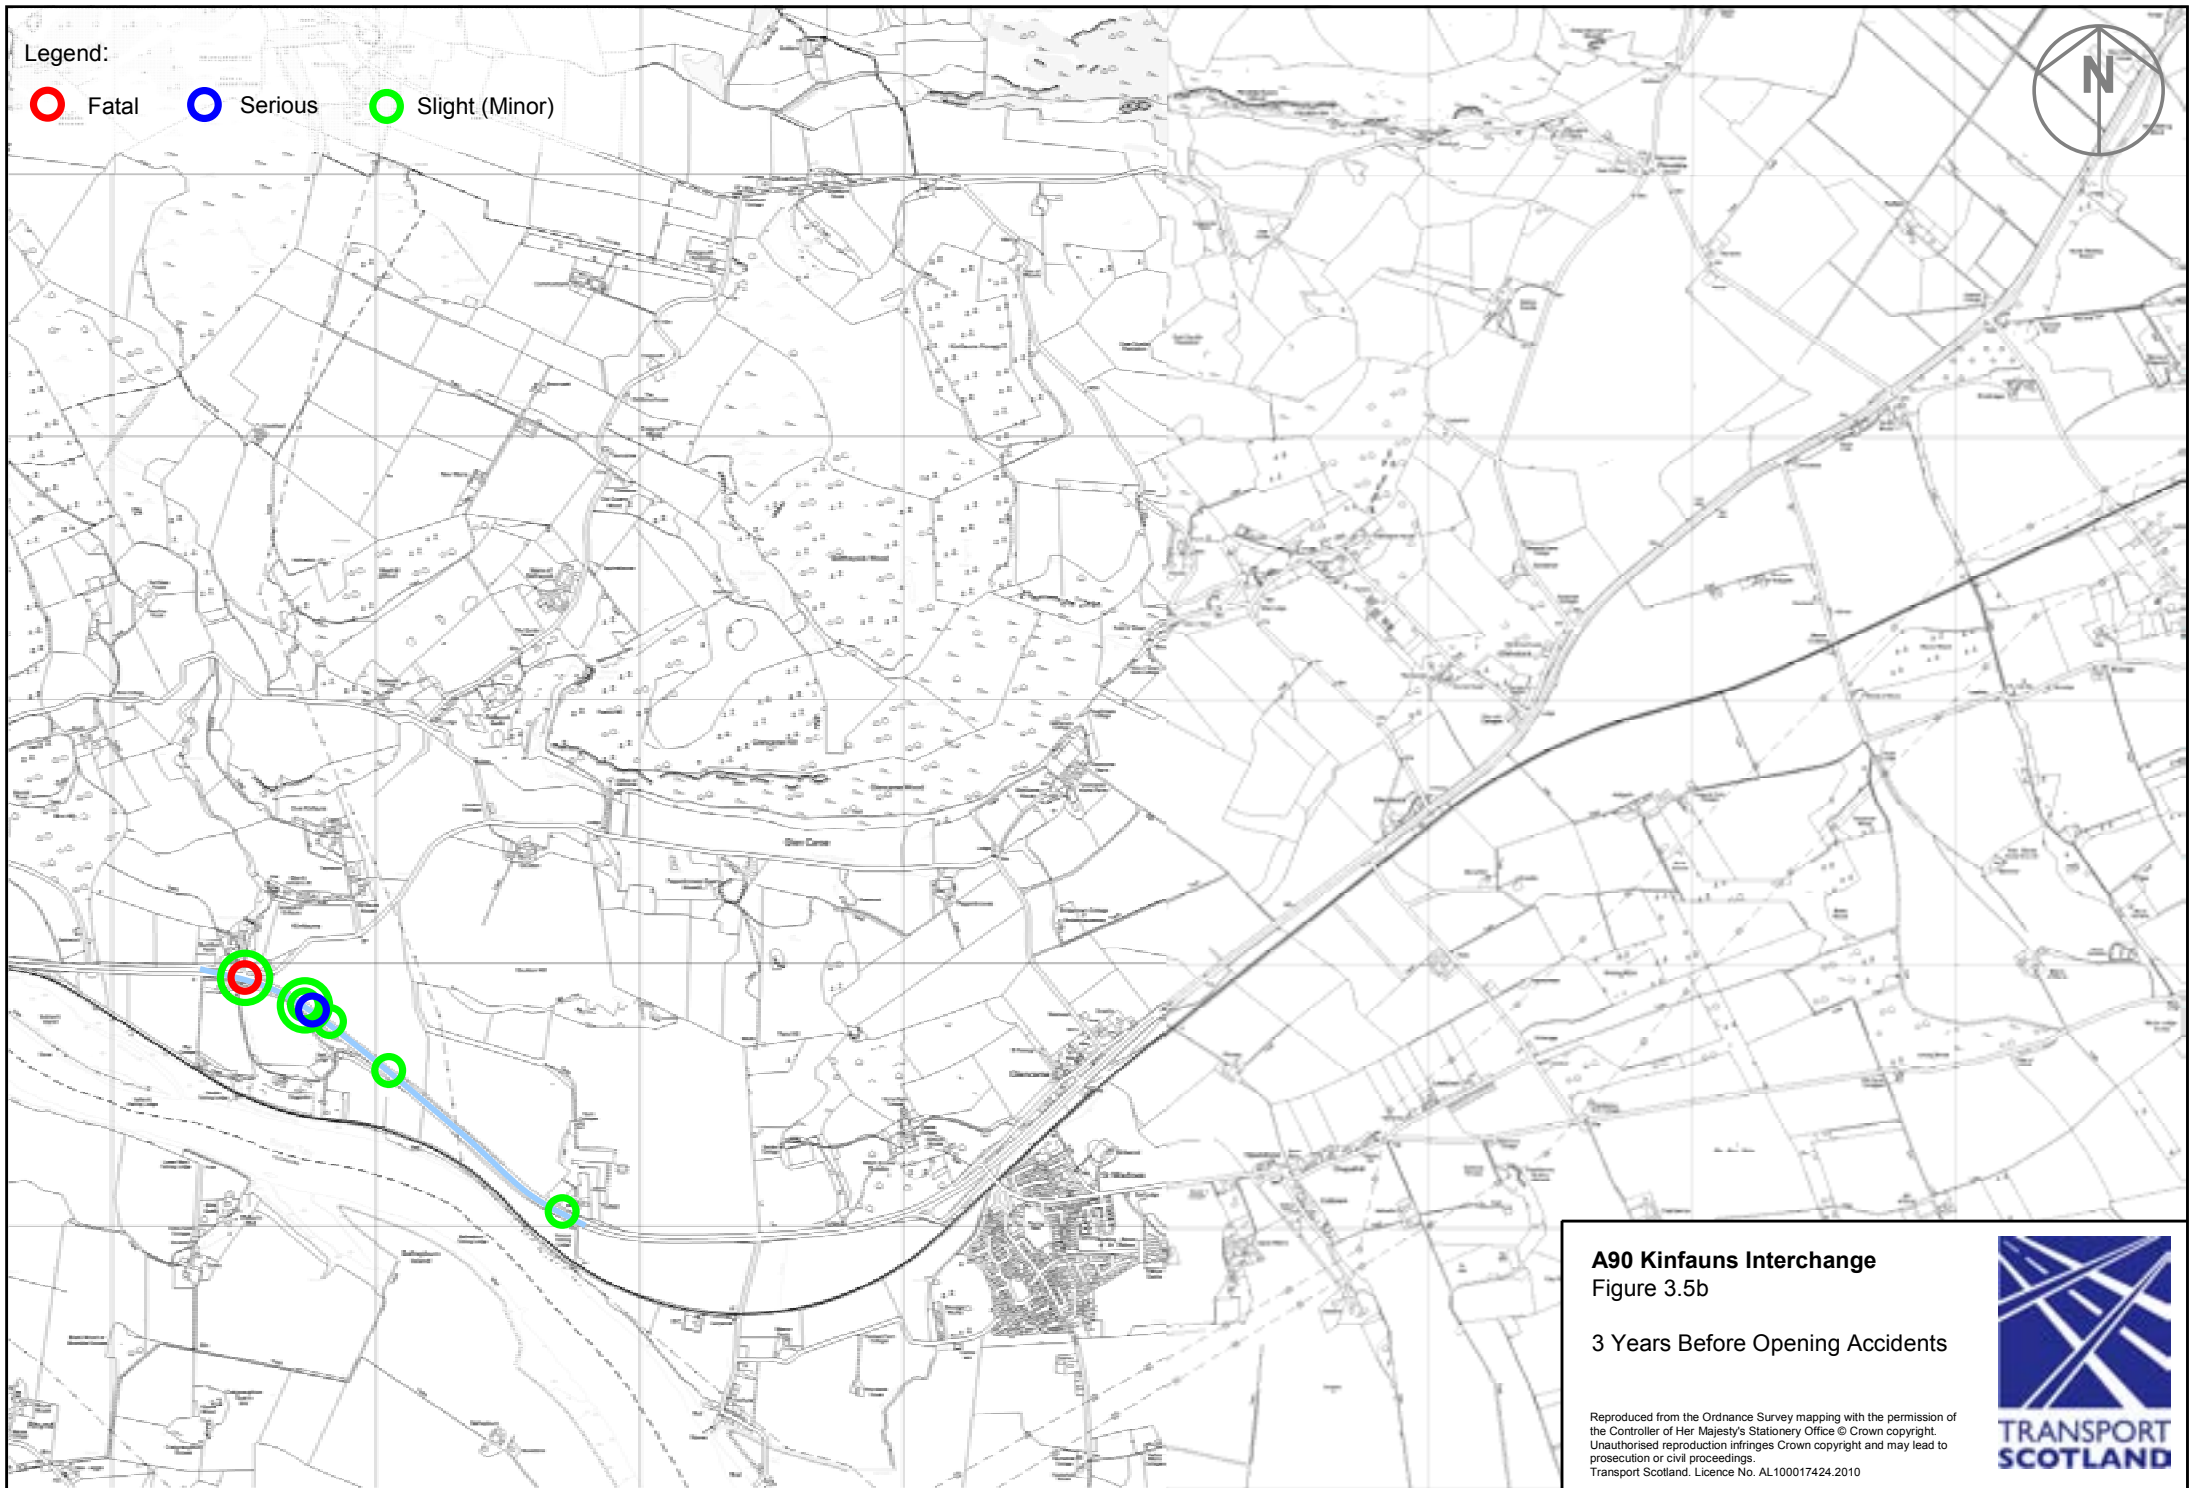

Legend:

- Fatal
- Serious
- Slight (Minor)

A90 Kinfauns Interchange
Figure 3.5b

3 Years Before Opening Accidents