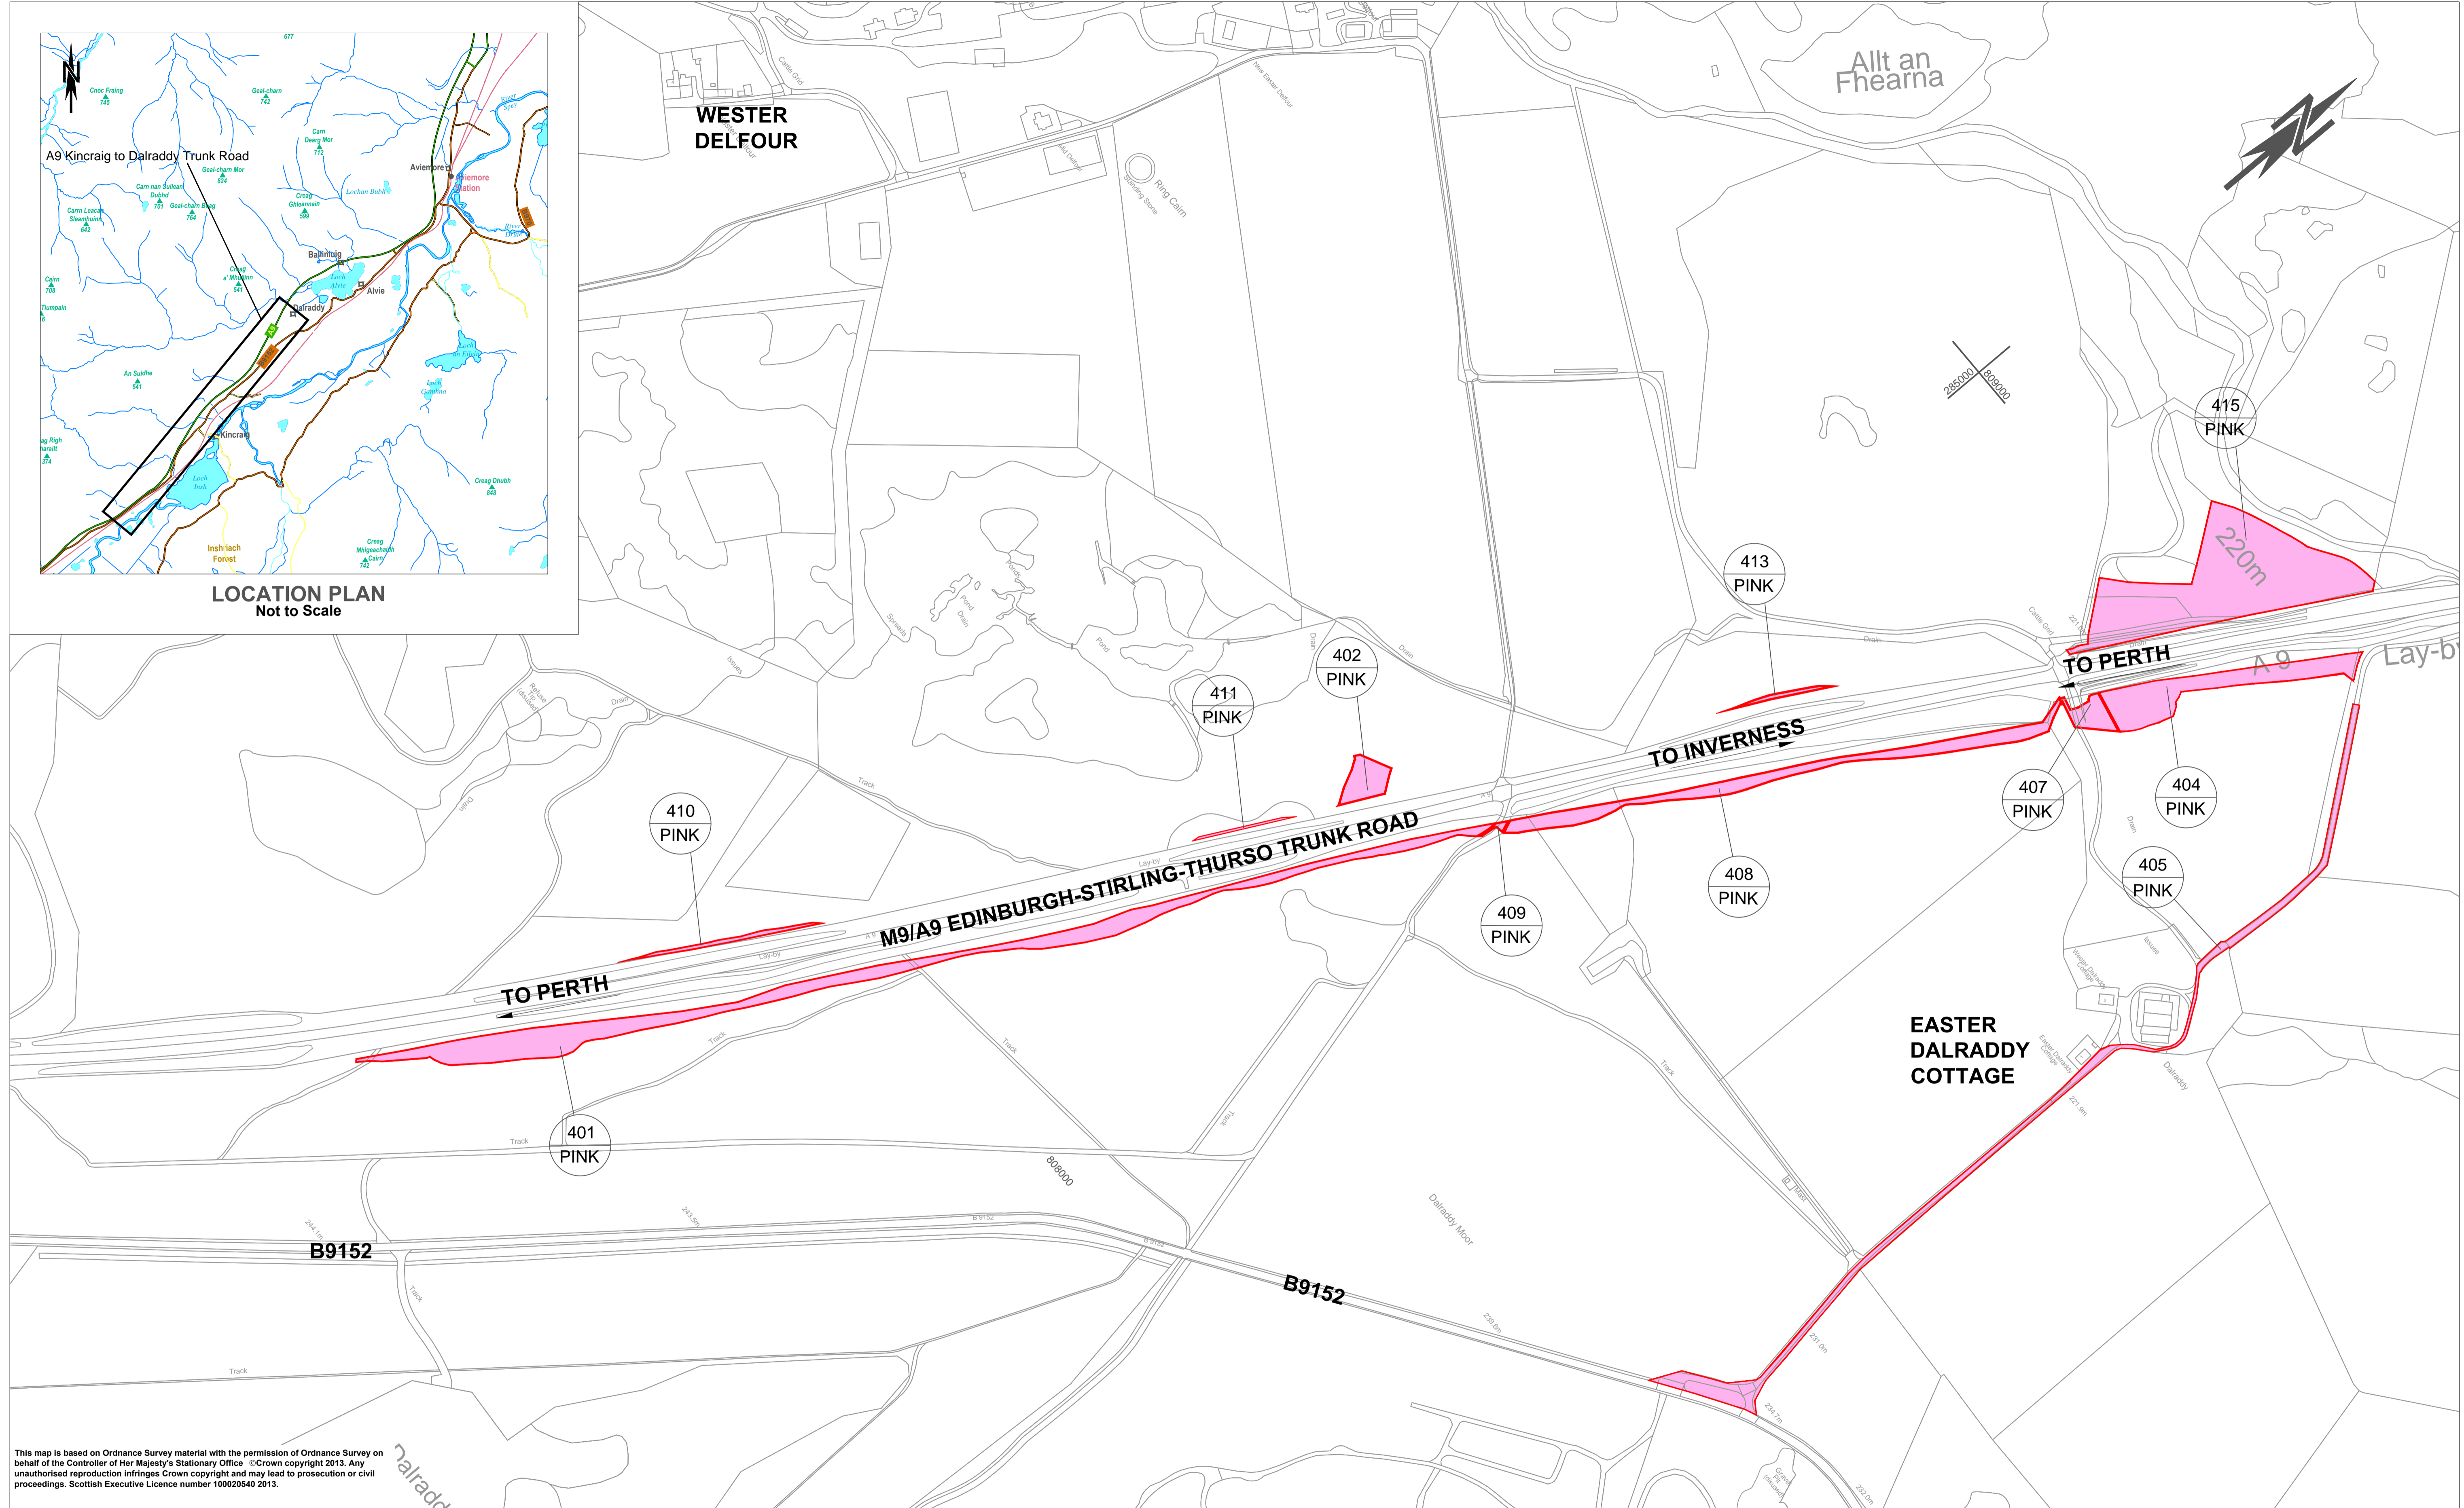

KEY

PINK LAND TO BE ACQUIRED

SCALE 1:2500

**THE A9 TRUNK ROAD
(KINCRAIG TO DALRADDY)
COMPULSORY PURCHASE ORDER 2014**

MAP No. OTG/001/1490A/12
CPO Sheet 4 of 5

An agency of

SCOTTISH EXECUTIVE