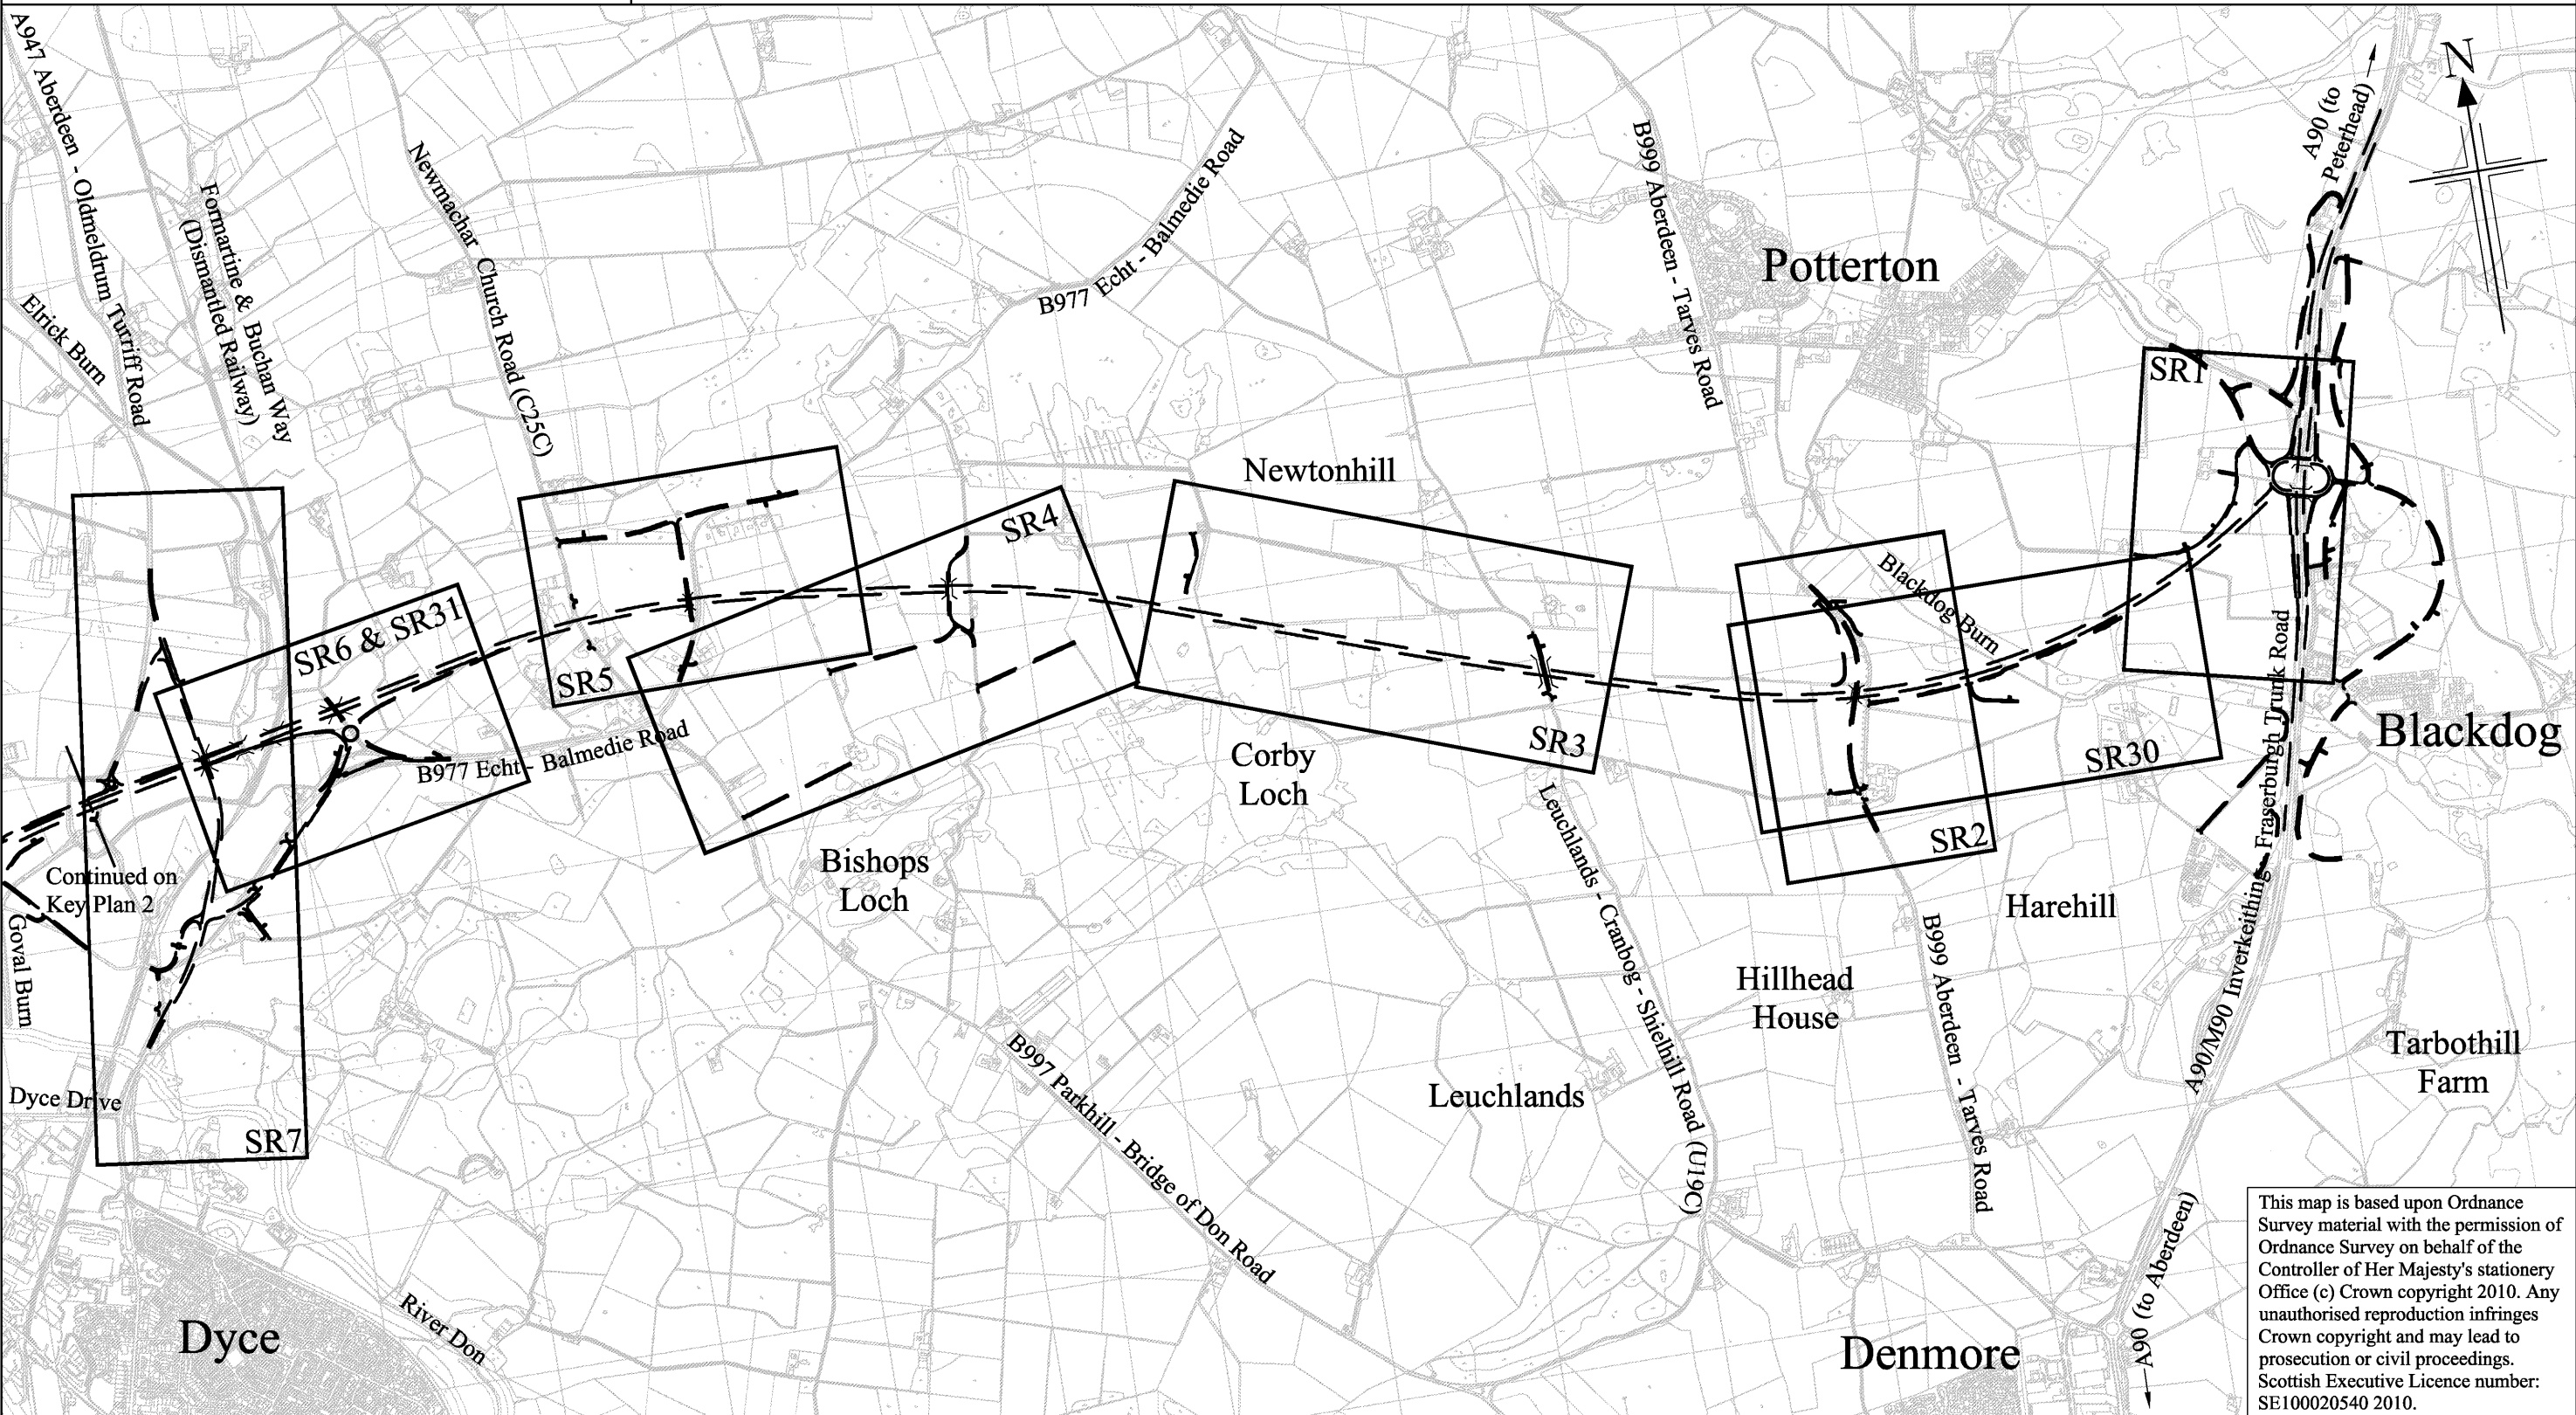

TRANSPORT SCOTLAND

An agency of SCOTTISH EXECUTIVE

LEGEND

== == == == ASSOCIATED ABERDEEN WESTERN PERIPHERAL ROUTE ROAD PROPOSALS

This map is based upon Ordnance Survey material with the permission of Ordnance Survey on behalf of the Controller of Her Majesty's Stationery Office (c) Crown copyright 2010. Any unauthorised reproduction infringes Crown copyright and may lead to prosecution or civil proceedings. Scottish Executive Licence number: SE100020540 2010.

The A90 (Aberdeen Western Peripheral Route) Special Road (Side Roads) Order 2010

Key Plan
Sheet 1 of 4