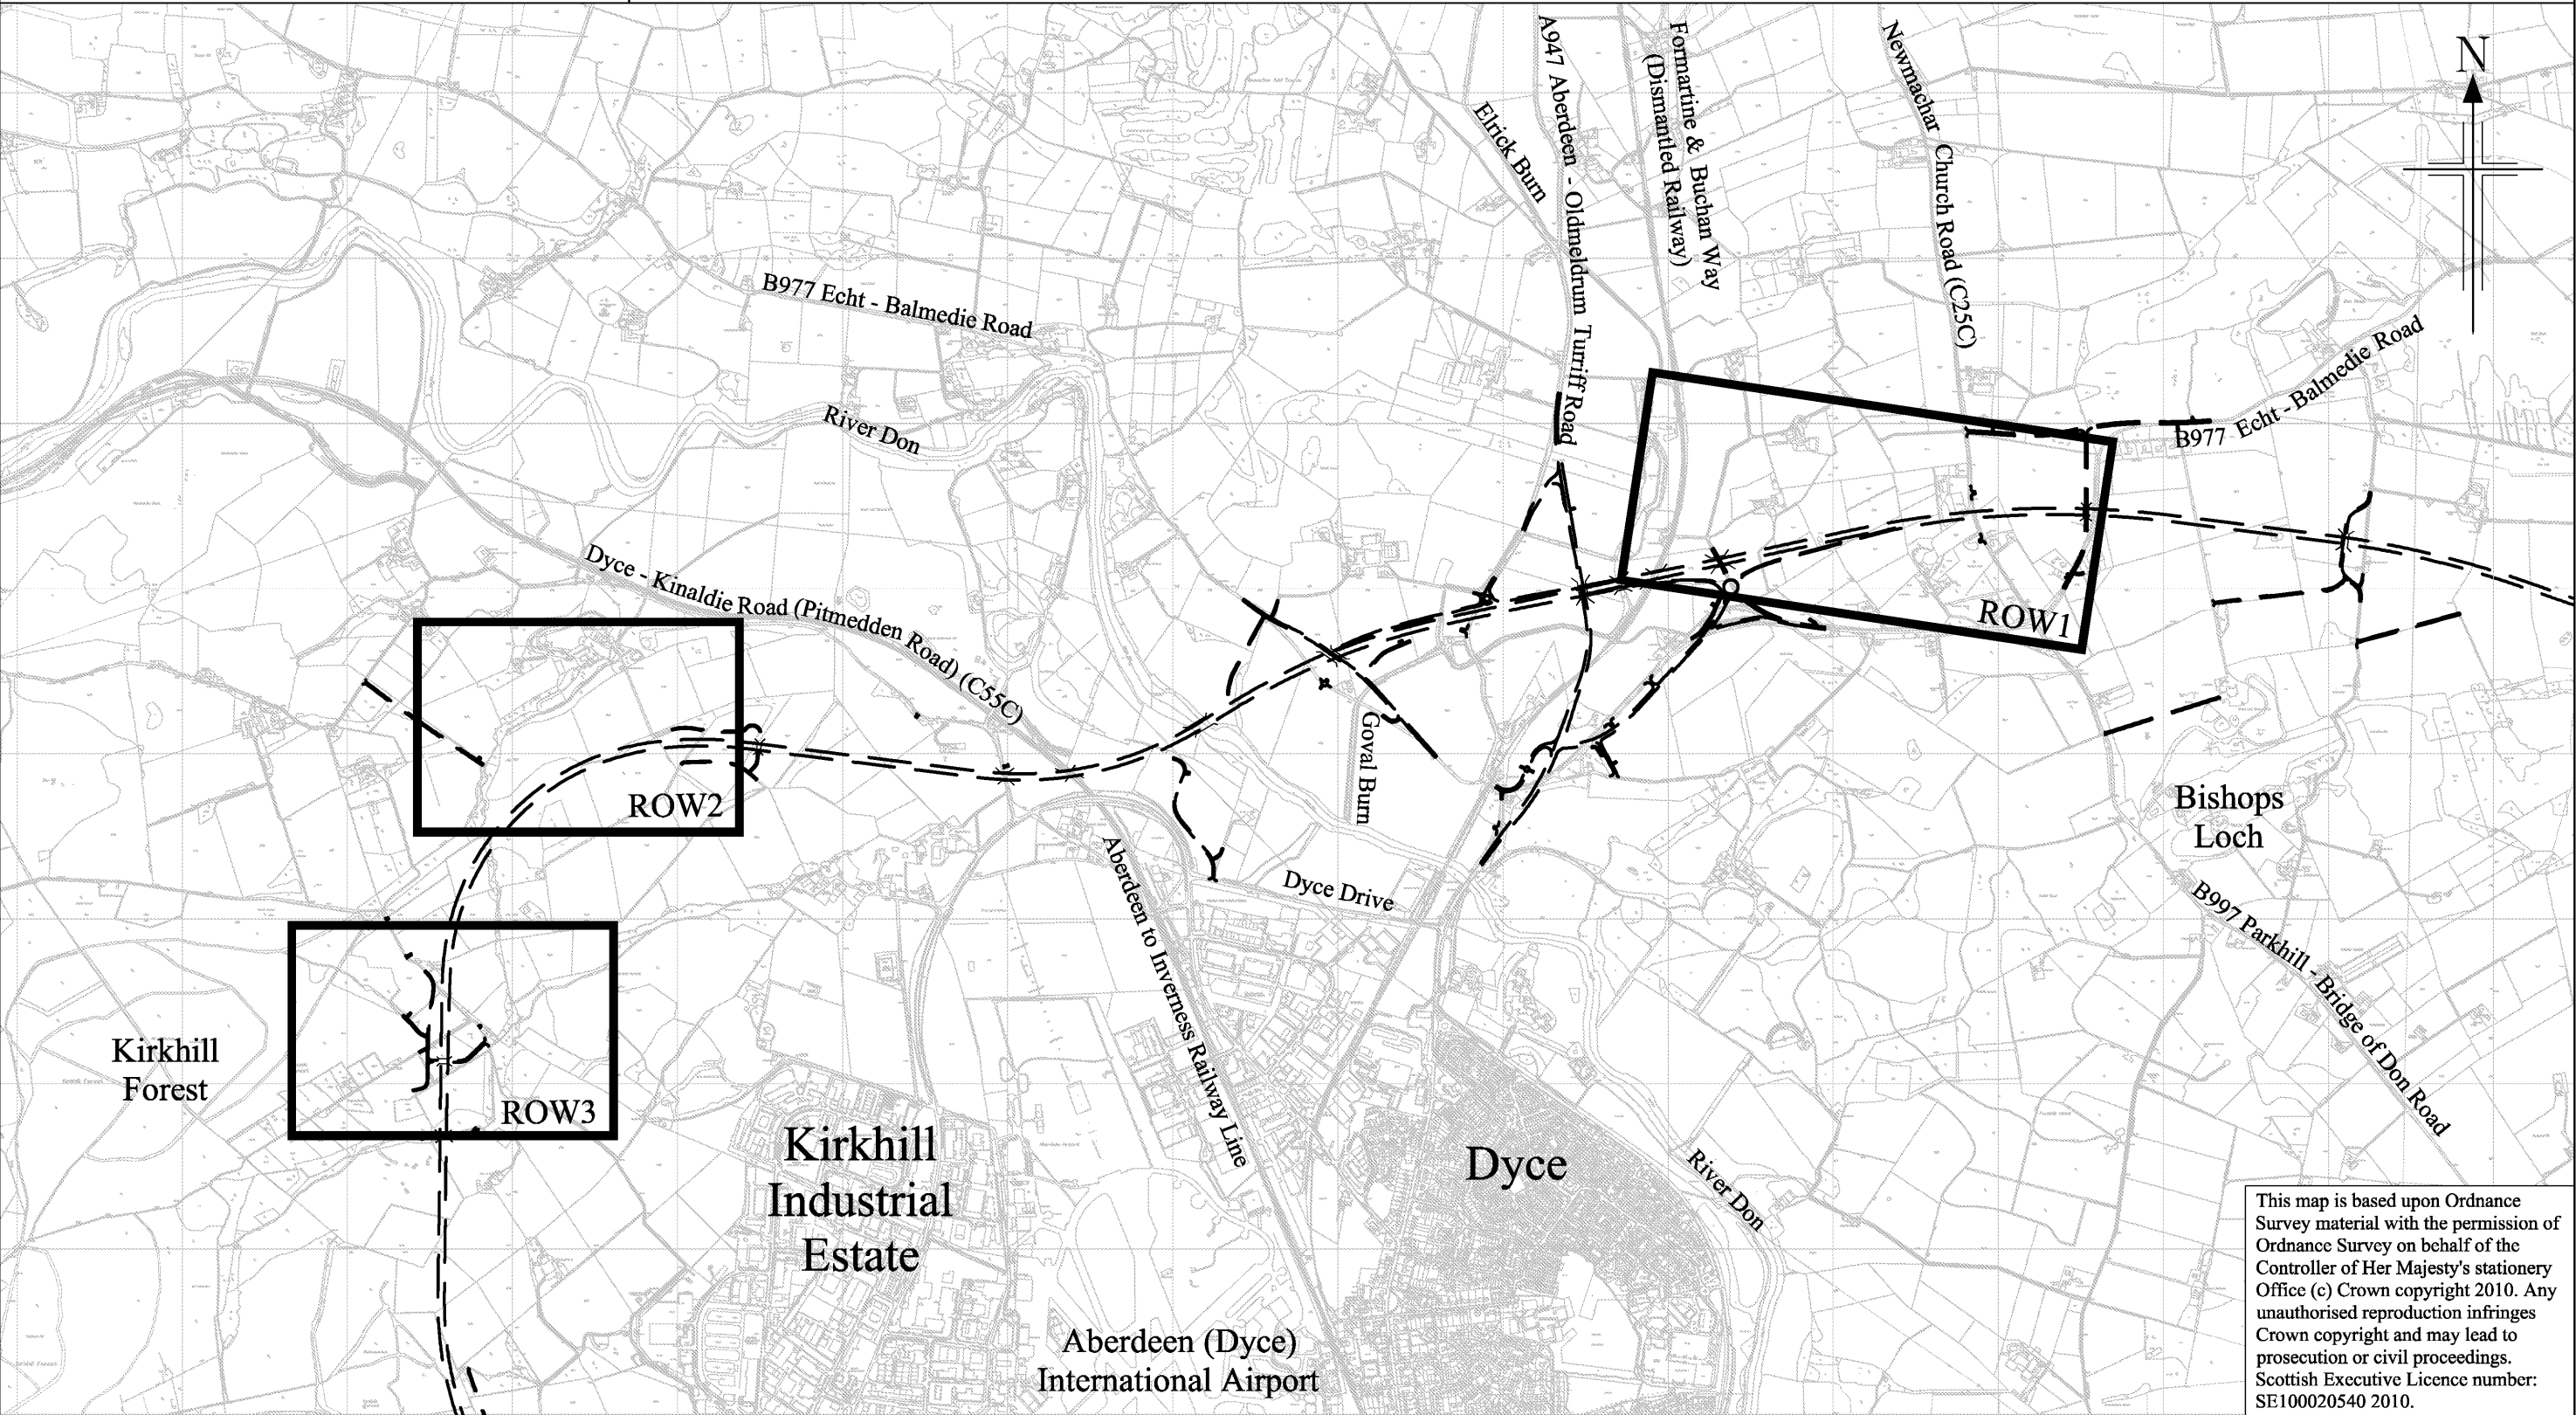

LEGEND

== == == == ASSOCIATED ABERDEEN WESTERN PERIPHERAL ROUTE ROAD PROPOSALS

This map is based upon Ordnance Survey material with the permission of Ordnance Survey on behalf of the Controller of Her Majesty's stationery Office (c) Crown copyright 2010. Any unauthorised reproduction infringes Crown copyright and may lead to prosecution or civil proceedings. Scottish Executive Licence number: SE100020540 2010.

The A90 (Aberdeen Western Peripheral Route) Special Road
(Extinguishment of Public Rights of Way) Order 2010

Key Plan
Sheet 1 of 3