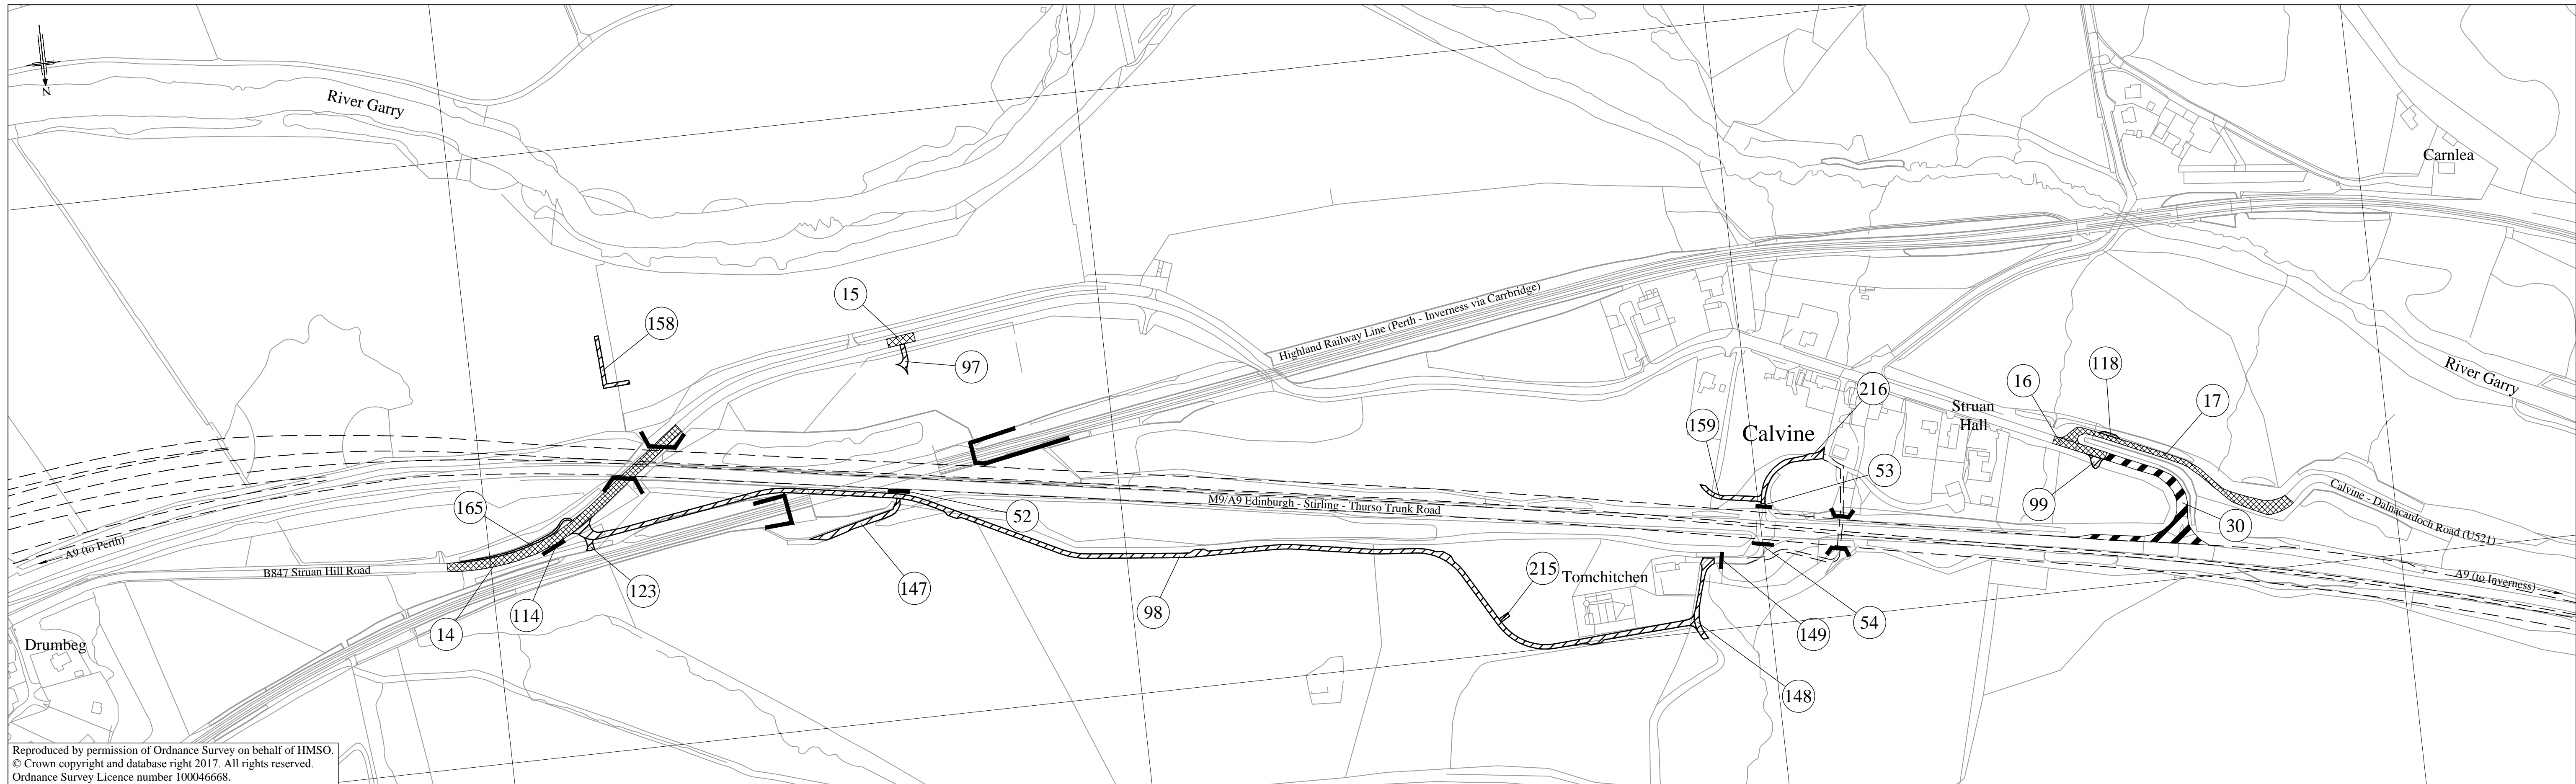

Scale :- 1/2500

The A9 Trunk Road
 (Killiecrankie to Glen Garry)
 (Side Roads) Order 201[]

plan
 SR9

TRANSPORT
 SCOTLAND
 CÒMHDHAL ALBA

Scottish Government
 Riaghaltas na h-Alba
 gov.scot

Reproduced by permission of Ordnance Survey on behalf of HMSO.
 © Crown copyright and database right 2017. All rights reserved.
 Ordnance Survey Licence number 100046668.