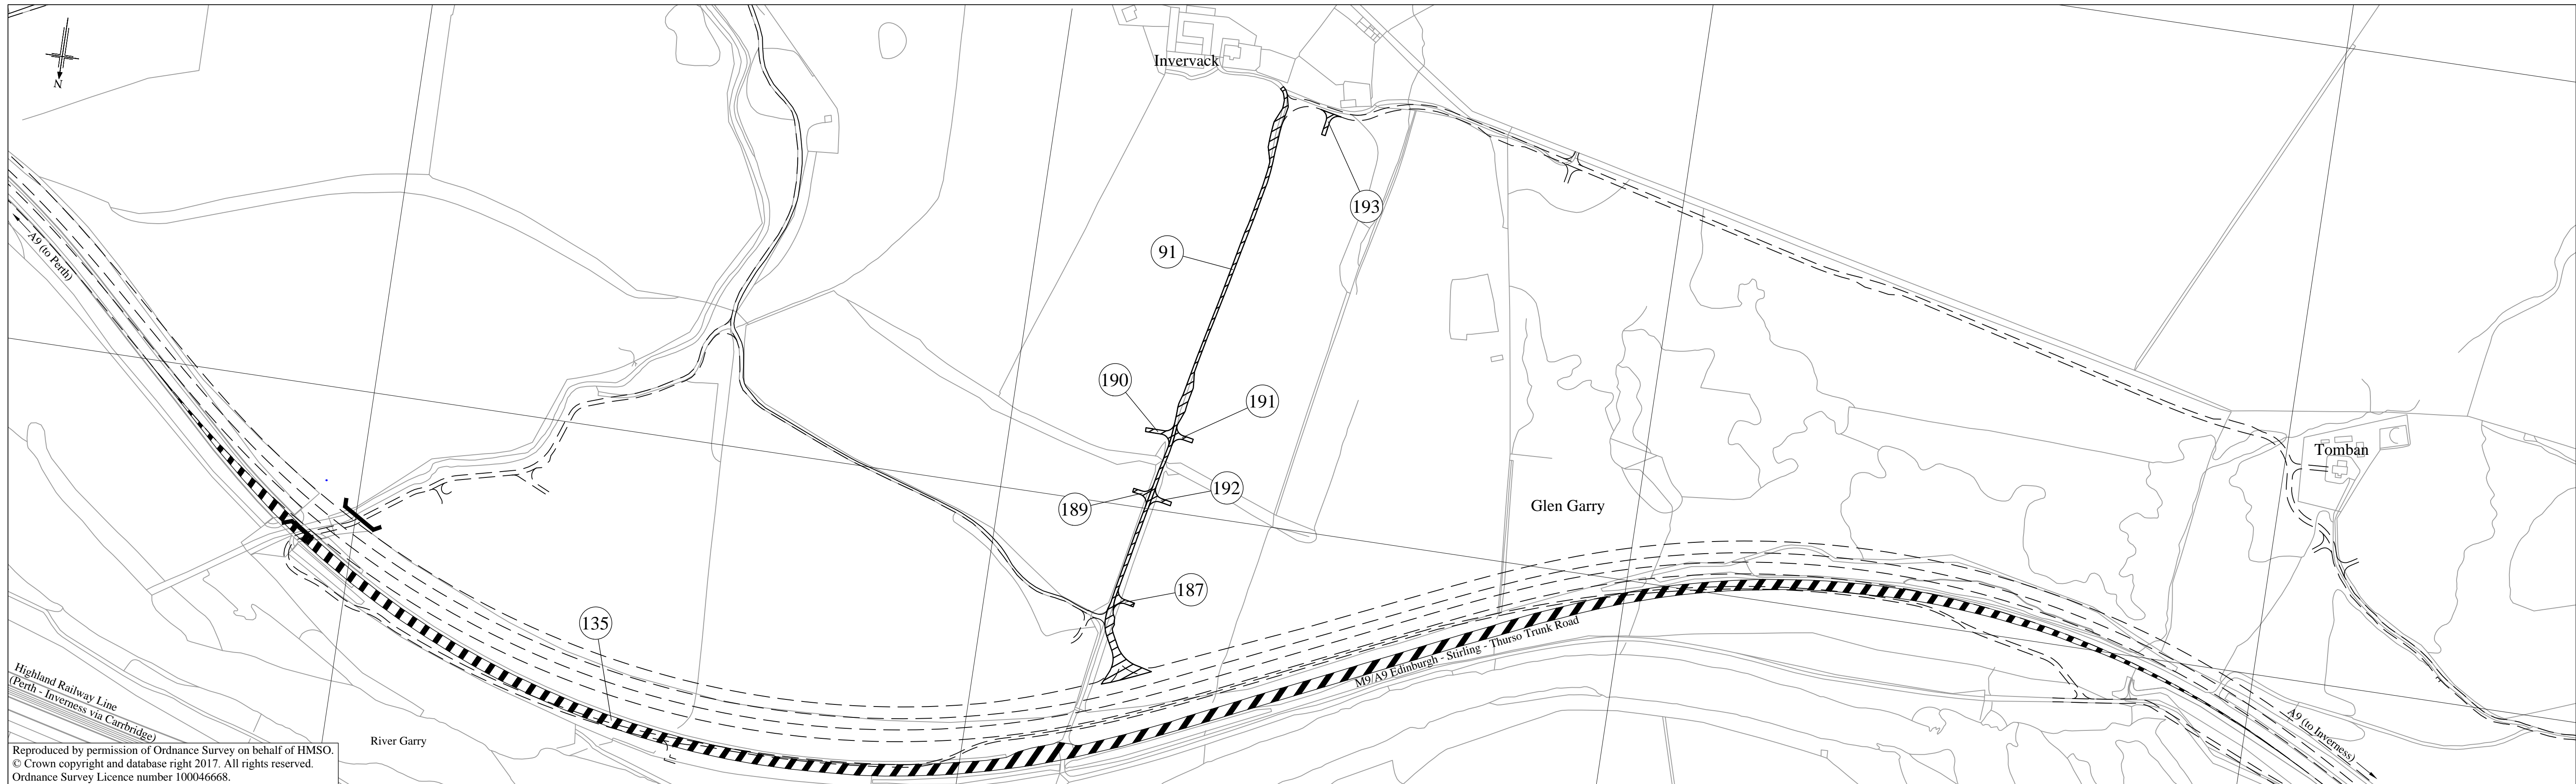

Reproduced by permission of Ordnance Survey on behalf of HMSO.
© Crown copyright and database right 2017. All rights reserved.
Ordnance Survey Licence number 100046668.

Scottish Government
Riaghaltas na h-Alba
gov.scot

The A9 Trunk Road
(Killiecrankie to Glen Garry)
(Side Roads) Order 201[ ]

plan
SR7