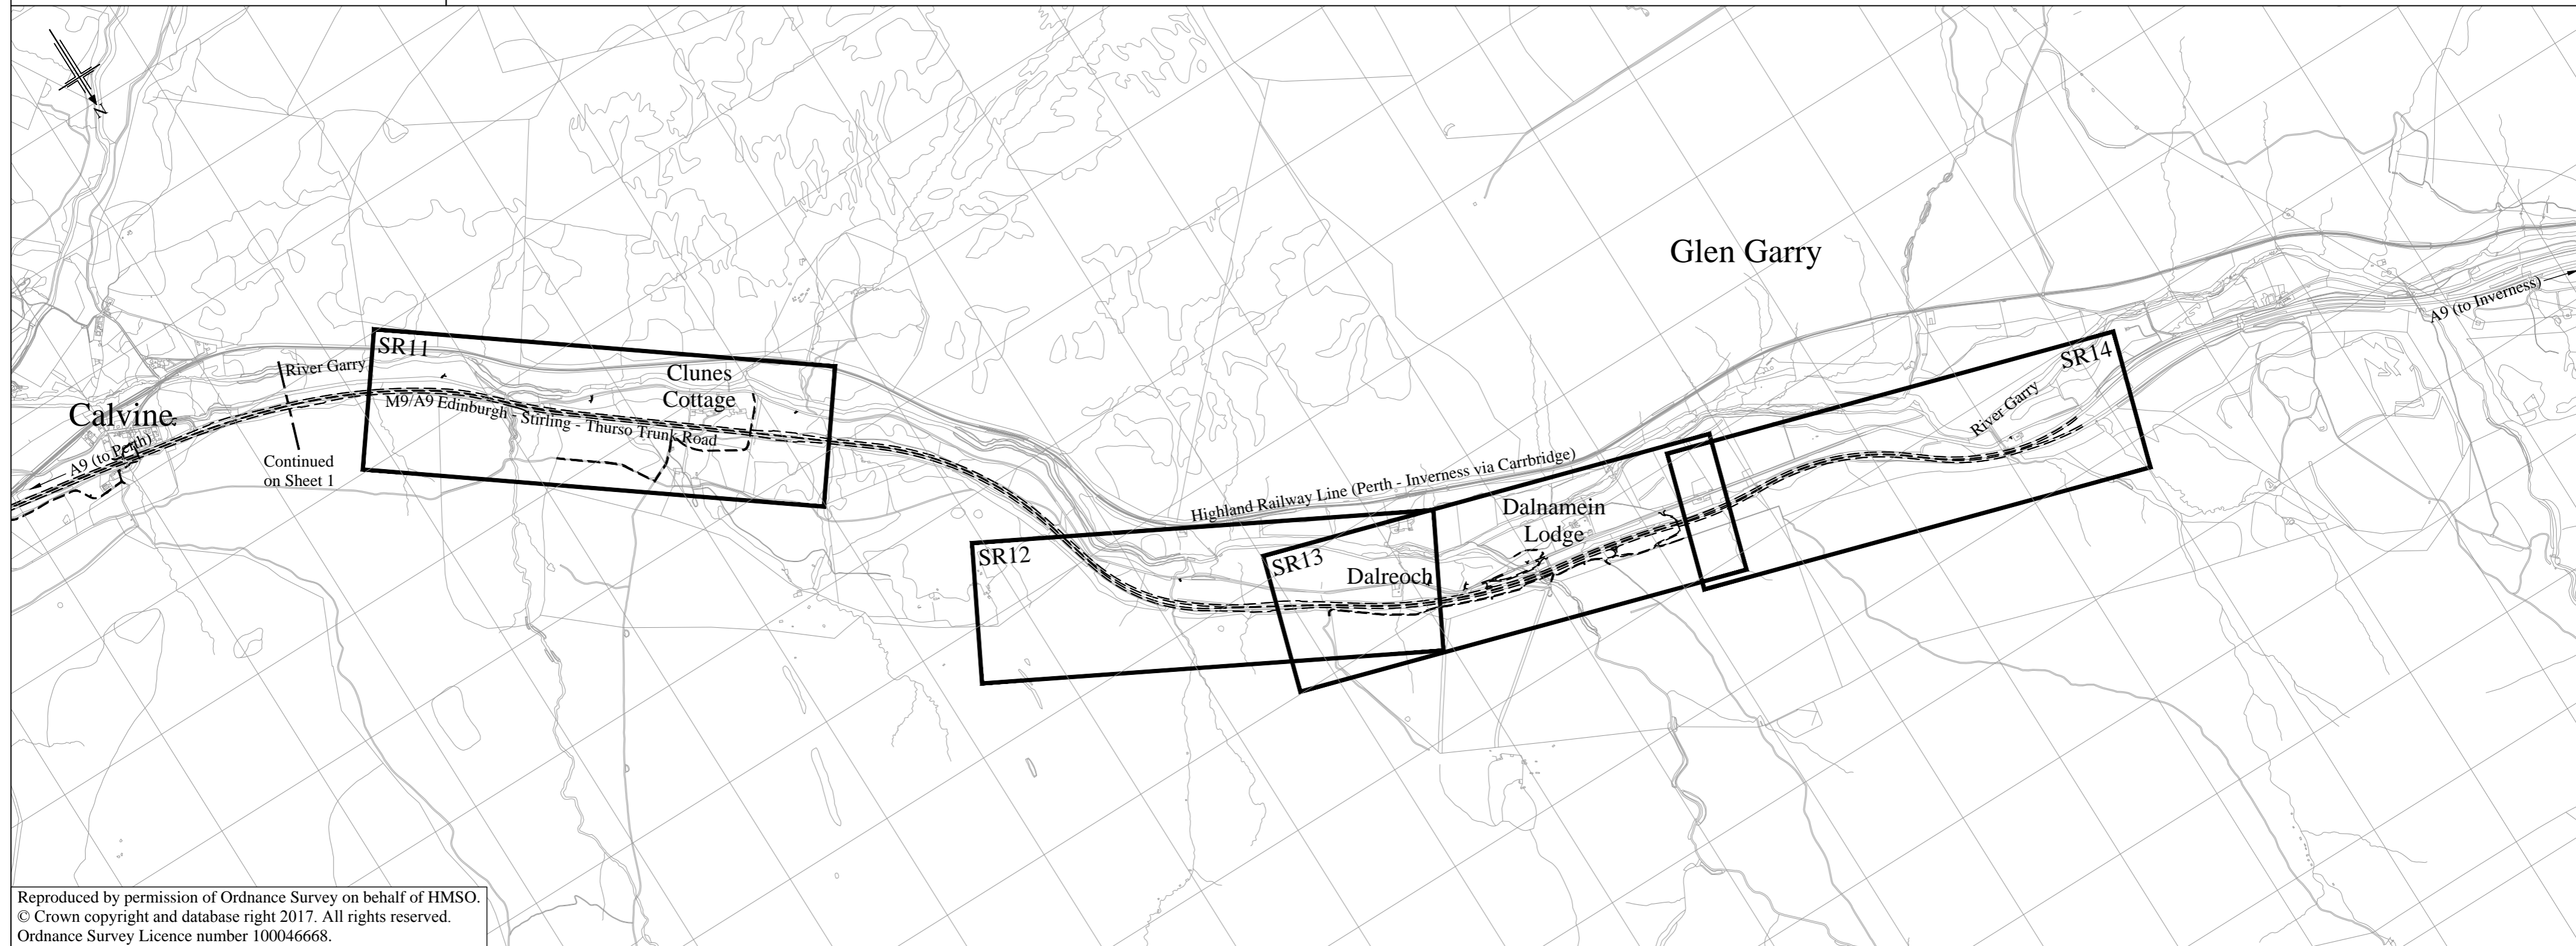

The A9 Trunk Road
(Killiecrankie to Glen Garry)
(Side Roads) Order 201[]

Key Plan
Sheet 1 of 2

Scottish Government
Riaghaltas na h-Alba
gov.scot

LEGEND

== == == == ASSOCIATED ROAD PROPOSALS

Reproduced by permission of Ordnance Survey on behalf of HMSO.
© Crown copyright and database right 2017. All rights reserved.
Ordnance Survey Licence number 100046668.