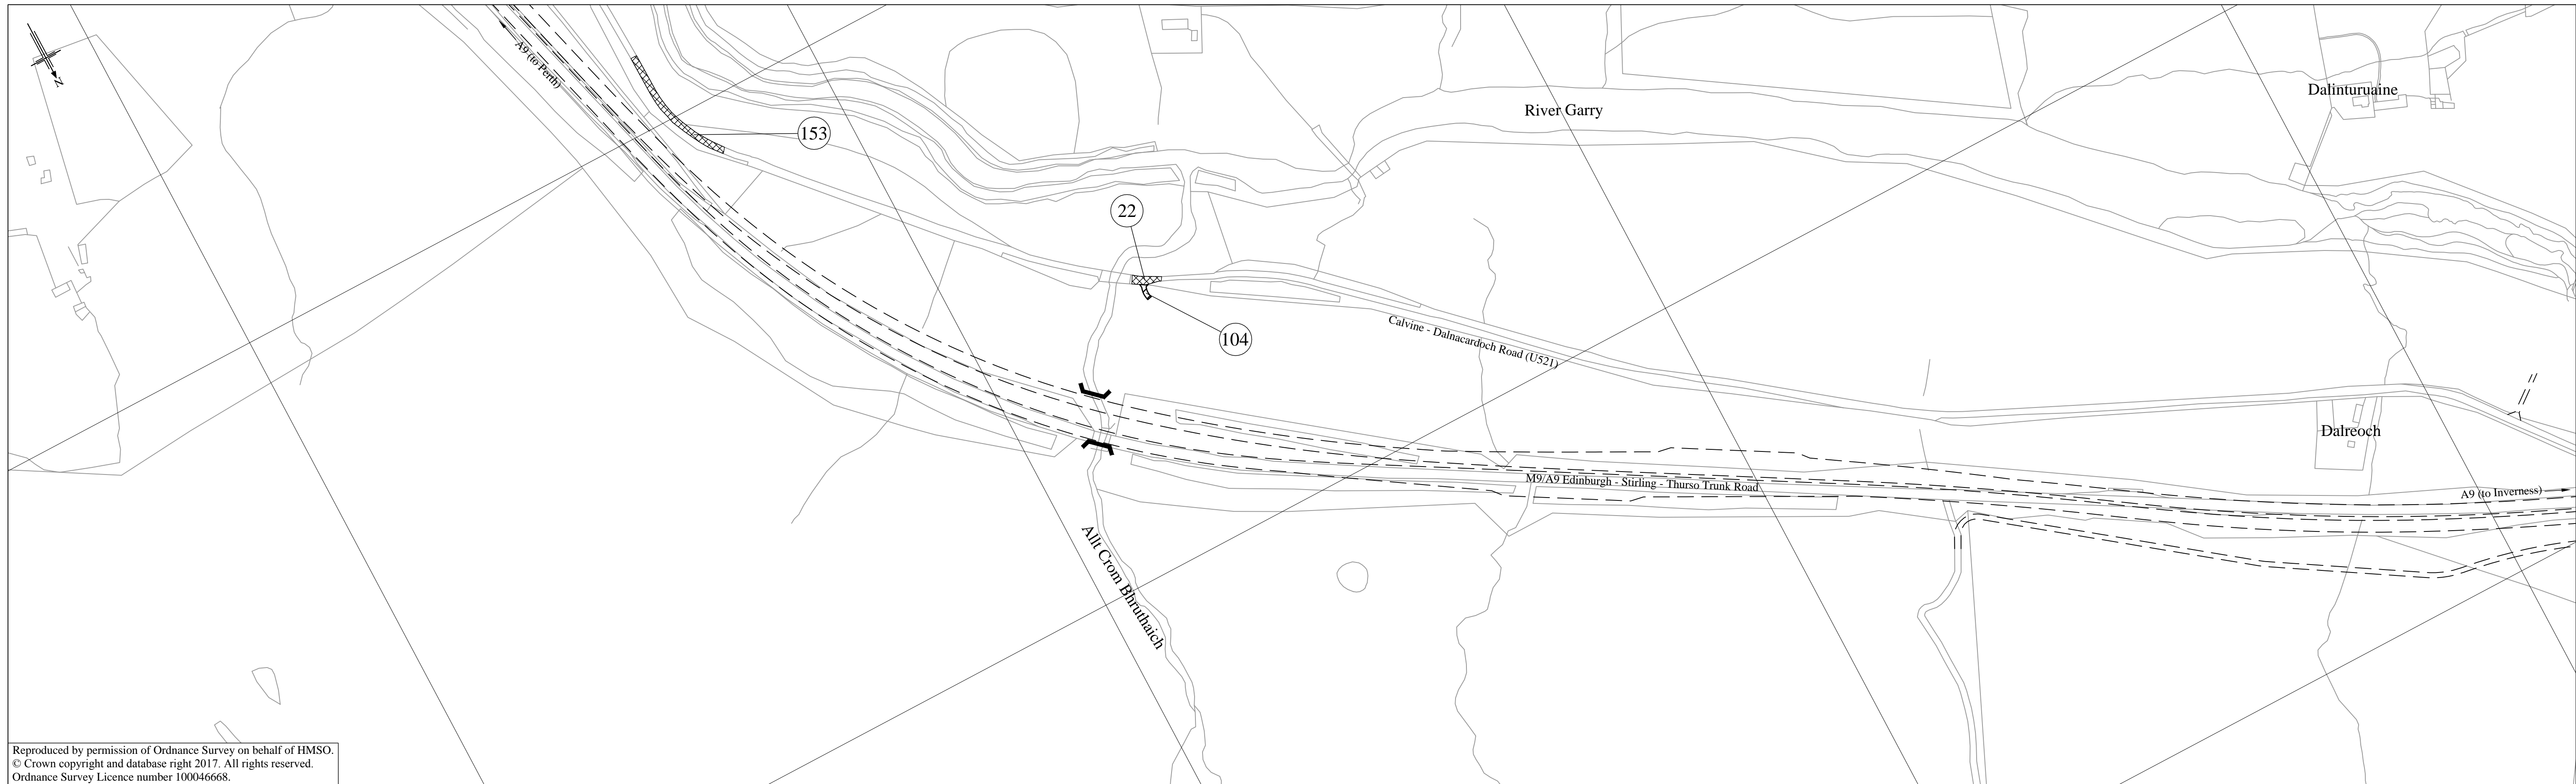

Reproduced by permission of Ordnance Survey on behalf of HMSO.
© Crown copyright and database right 2017. All rights reserved.
Ordnance Survey Licence number 100046668.

Scottish Government
Riaghaltas na h-Alba
gov.scot

The A9 Trunk Road
(Killiecrankie to Glen Garry)
(Side Roads) Order 201[ ]

plan
SR12