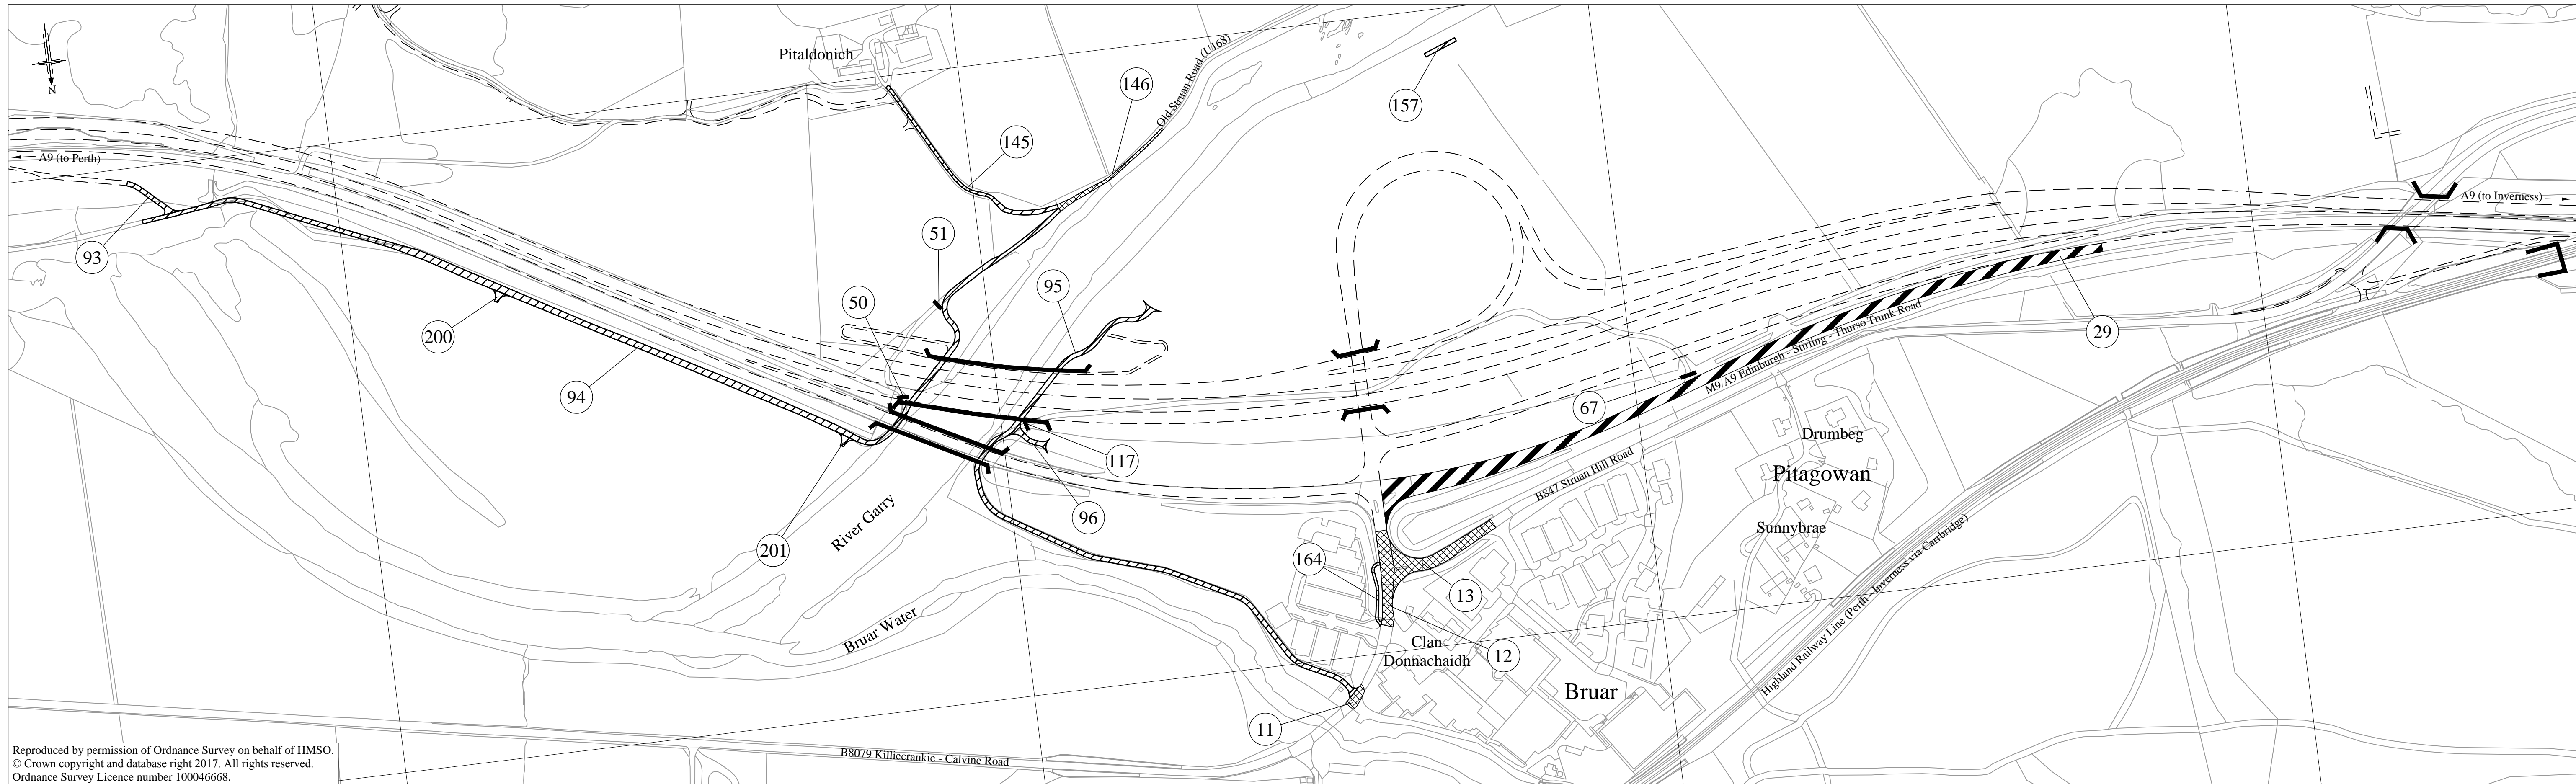

TRANSPORT
SCOTLAND

Scottish Government
Riaghaltas na h-Alba
gov.scot

The A9 Trunk Road
(Killiecrankie to Glen Garry)
(Side Roads) Order 201[]

plan
SR8

Reproduced by permission of Ordnance Survey on behalf of HMSO.
 © Crown copyright and database right 2017. All rights reserved.
 Ordnance Survey Licence number 100046668.