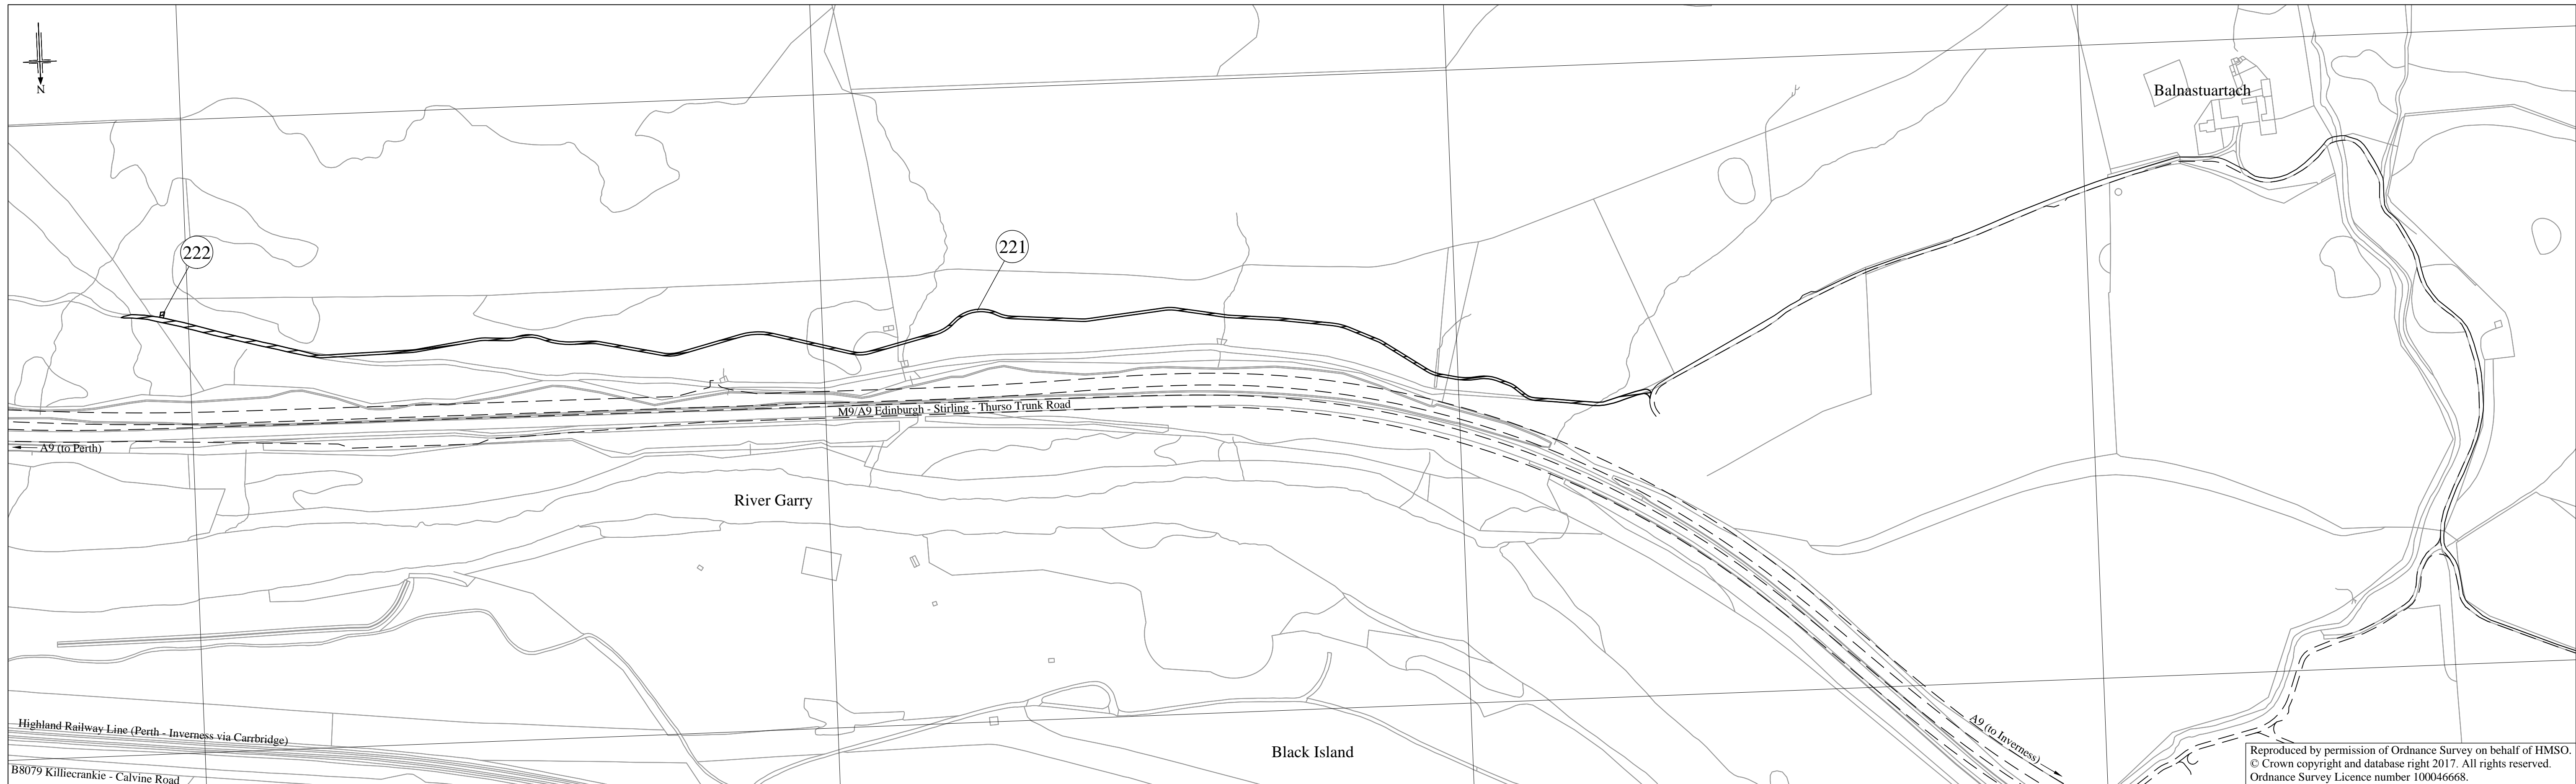

Reproduced by permission of Ordnance Survey on behalf of HMSO.
© Crown copyright and database right 2017. All rights reserved.
Ordnance Survey Licence number 100046668.

Scottish Government
Riaghaltas na h-Alba
gov.scot

The A9 Trunk Road
(Killiecrankie to Glen Garry)
(Side Roads) Order 201[ ]

plan
SR16