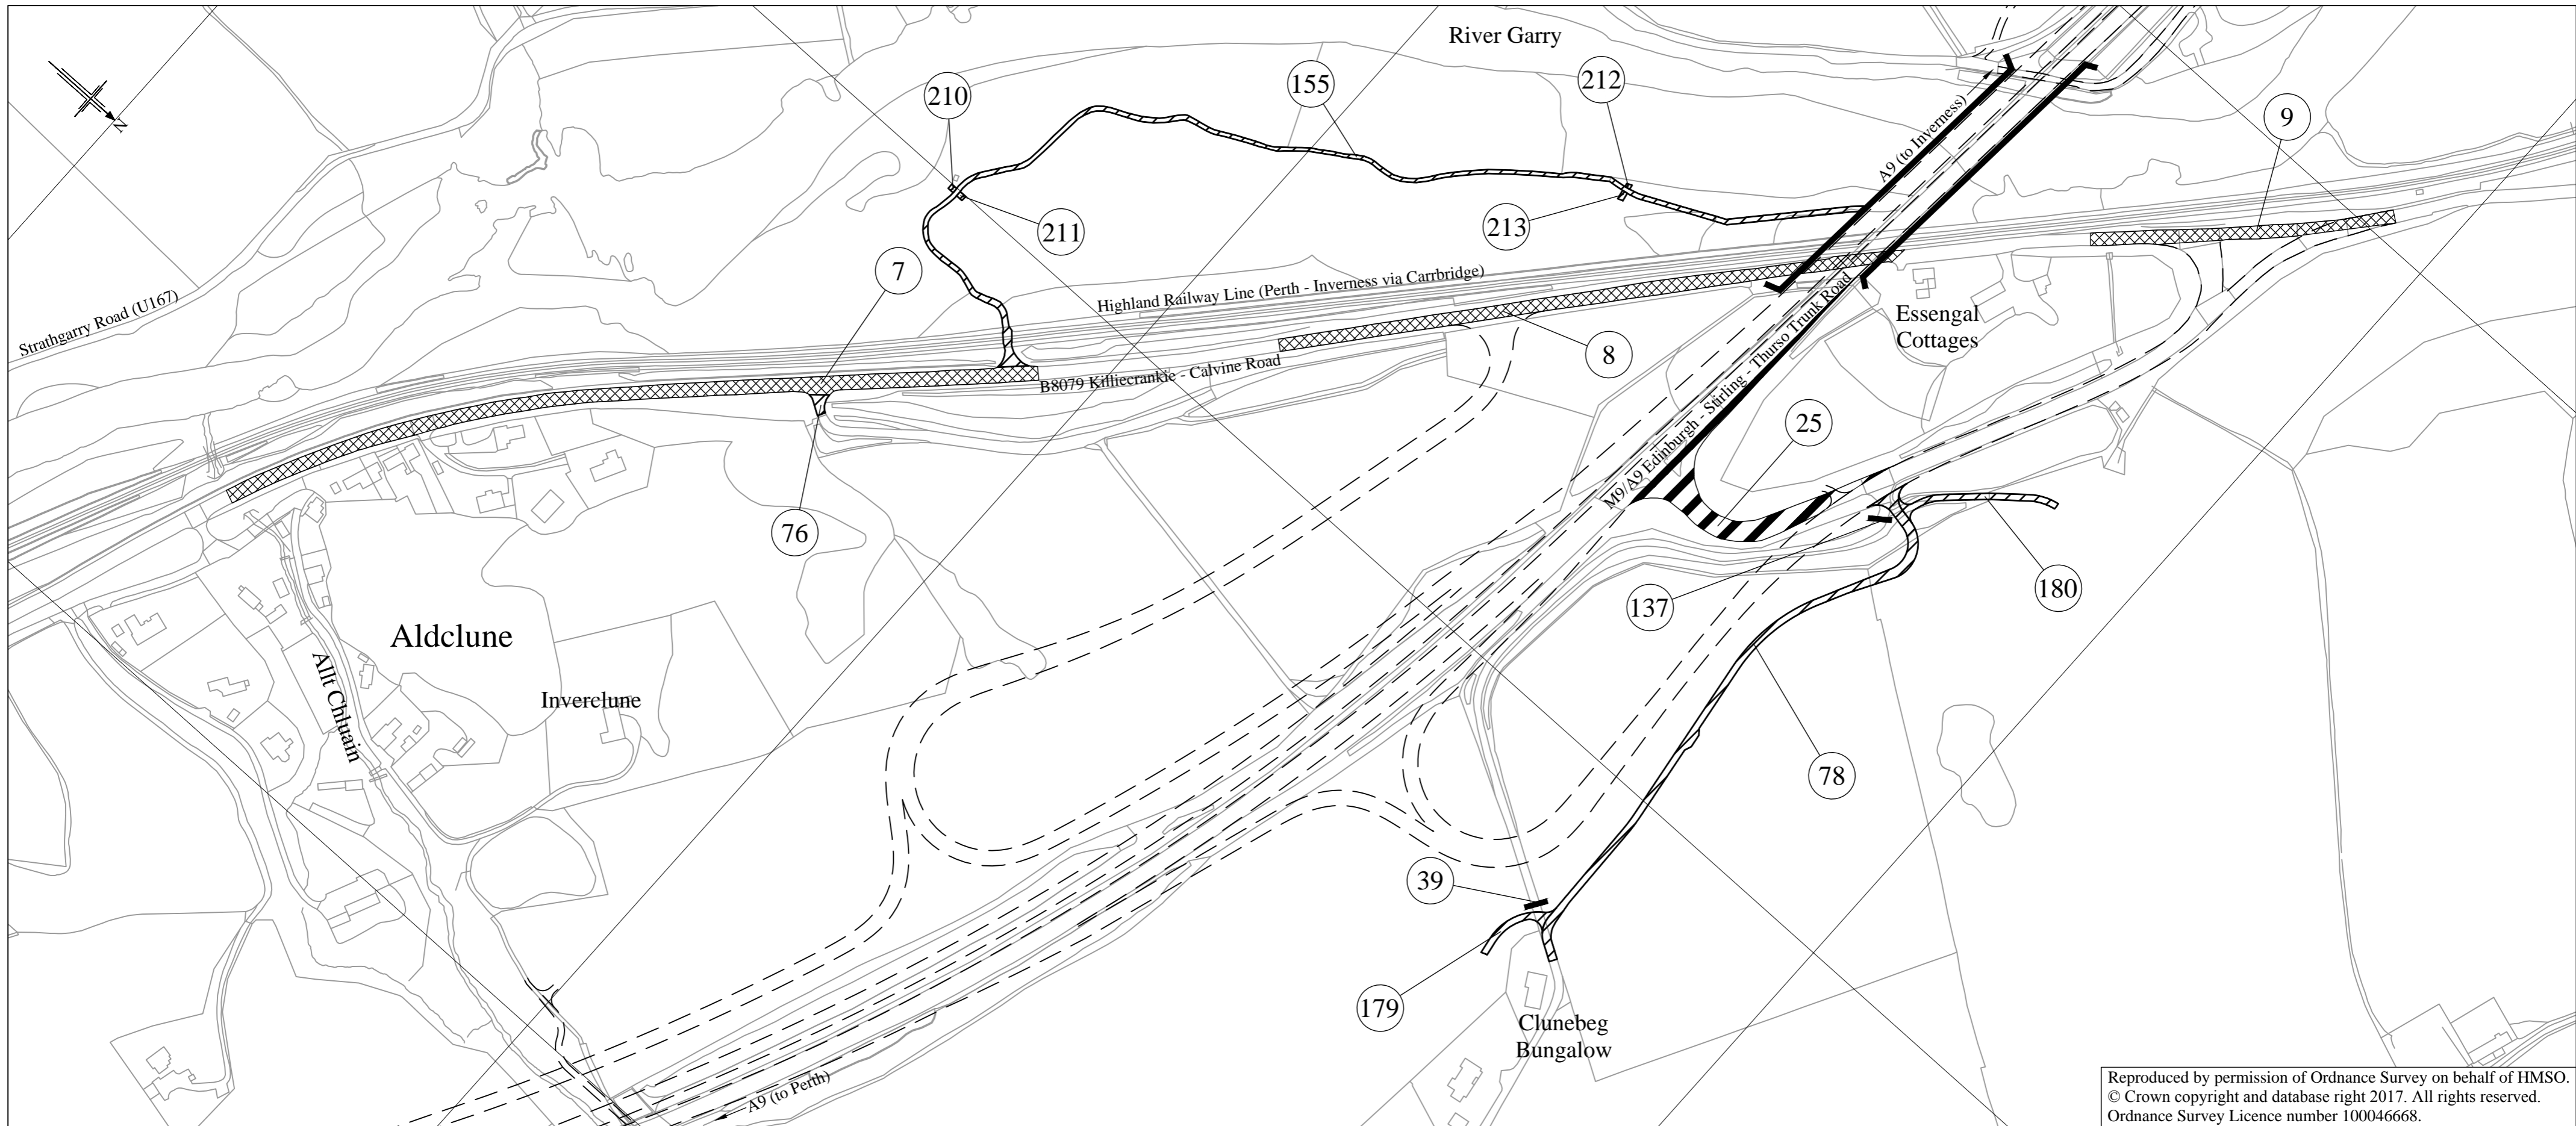

TRANSPORT
SCOTLAND
CÒMHDHAL ALBA

Scottish Government
Riaghaltas na h-Alba
gov.scot

The A9 Trunk Road
(Killiecrankie to Glen Garry)
(Side Roads) Order 201[]

plan
SR2

Reproduced by permission of Ordnance Survey on behalf of HMSO.
 © Crown copyright and database right 2017. All rights reserved.
 Ordnance Survey Licence number 100046668.