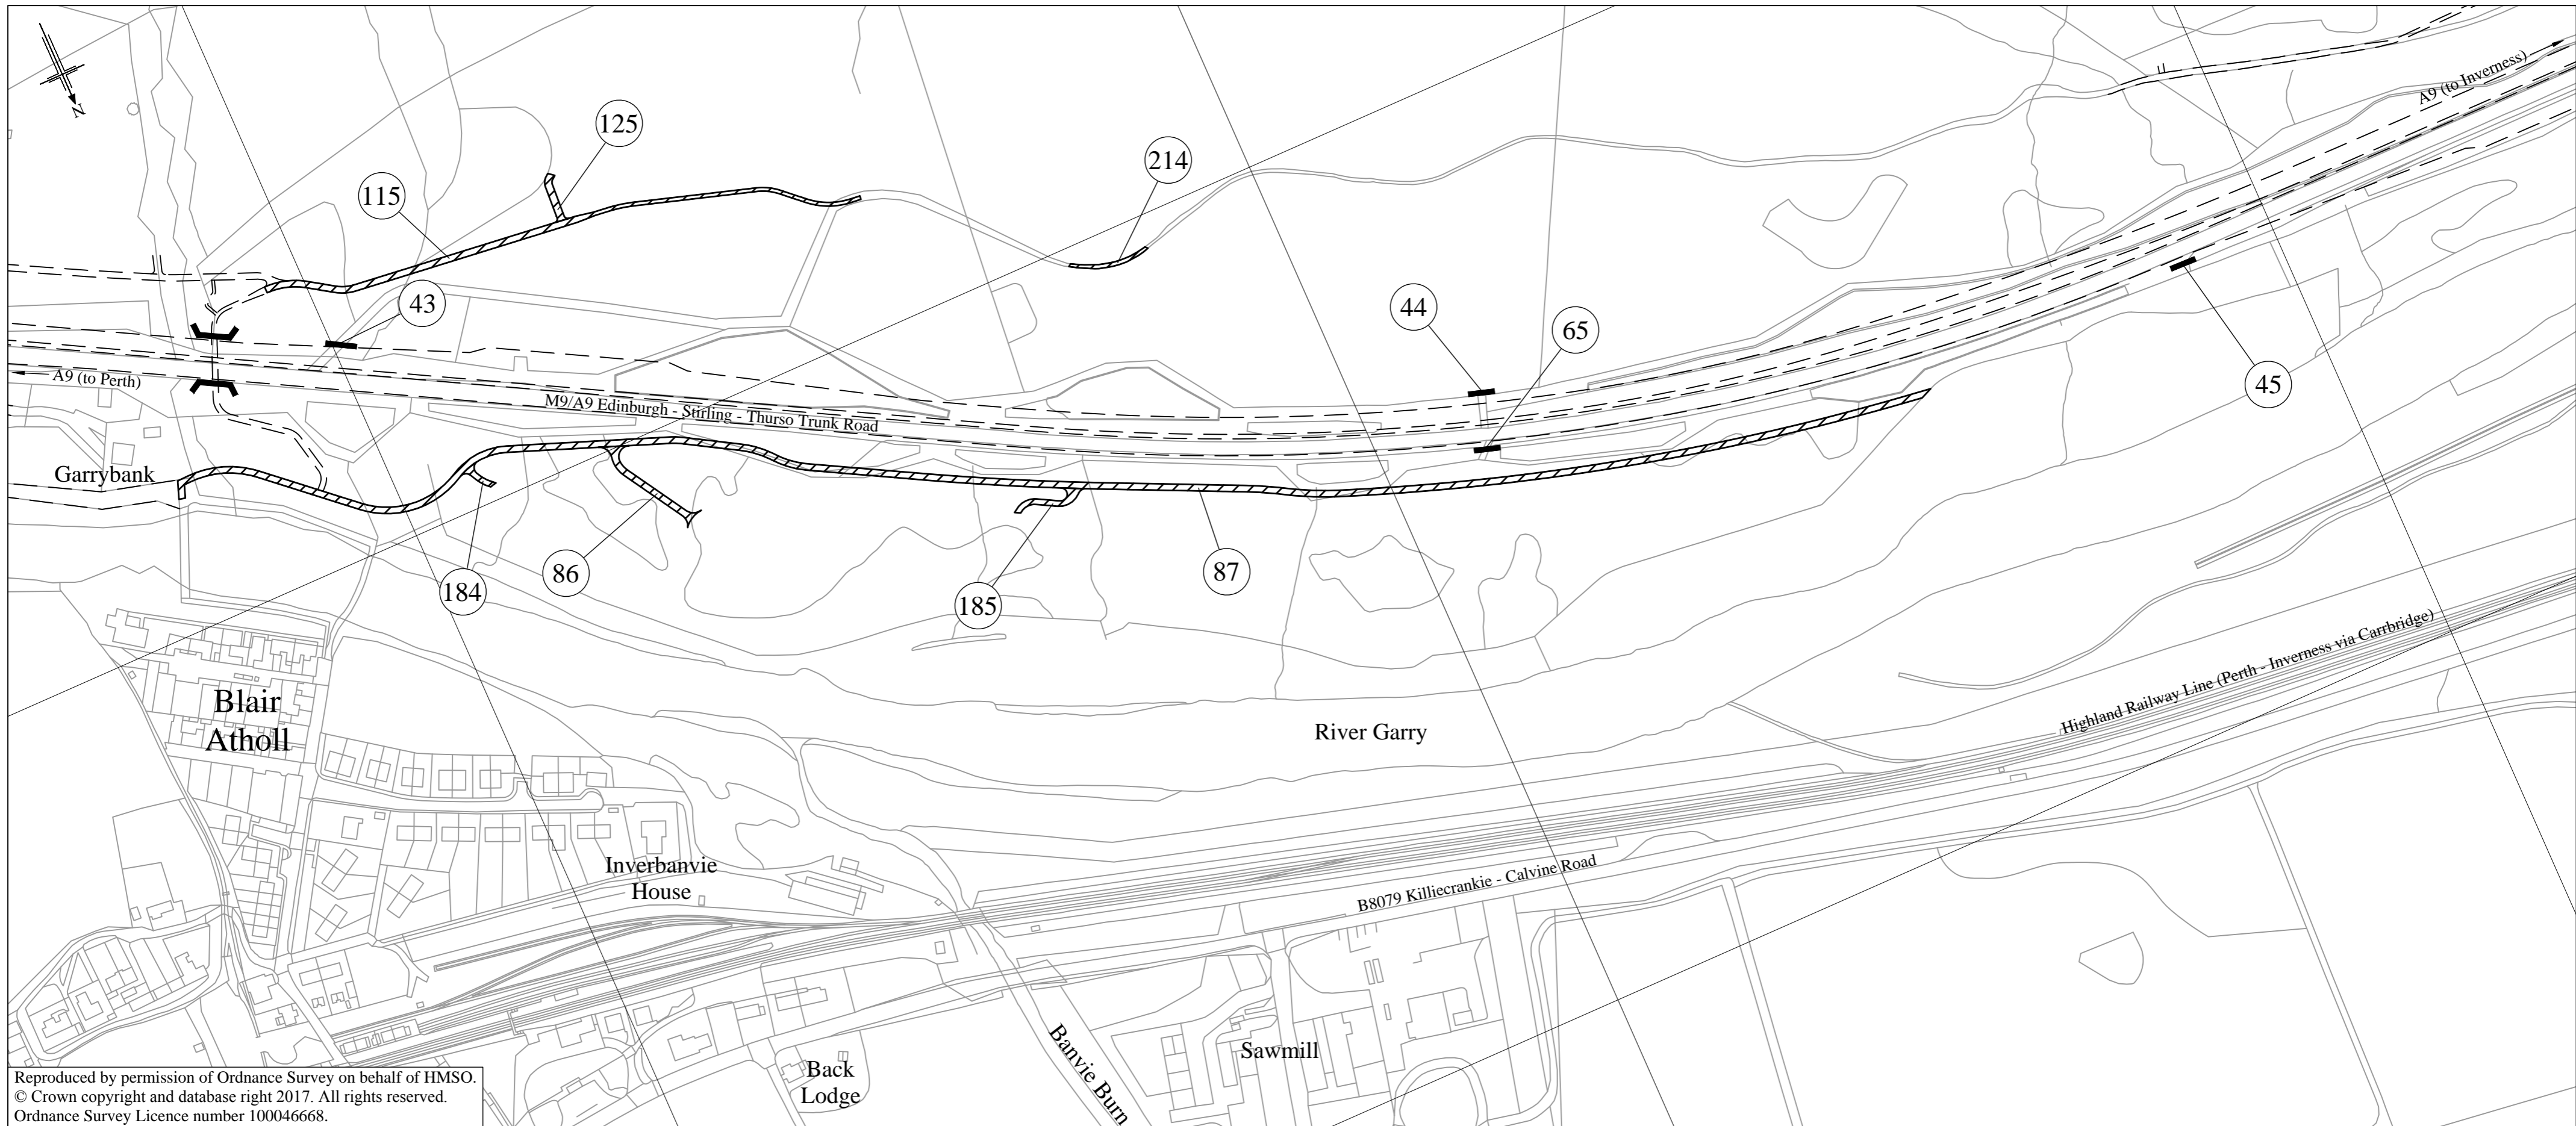

Reproduced by permission of Ordnance Survey on behalf of HMSO.
© Crown copyright and database right 2017. All rights reserved.
Ordnance Survey Licence number 100046668.

TRANSPORT
SCOTLAND
CÒMHDAHL ALBA

Scottish Government
Riaghaltas na h-Alba
gov.scot