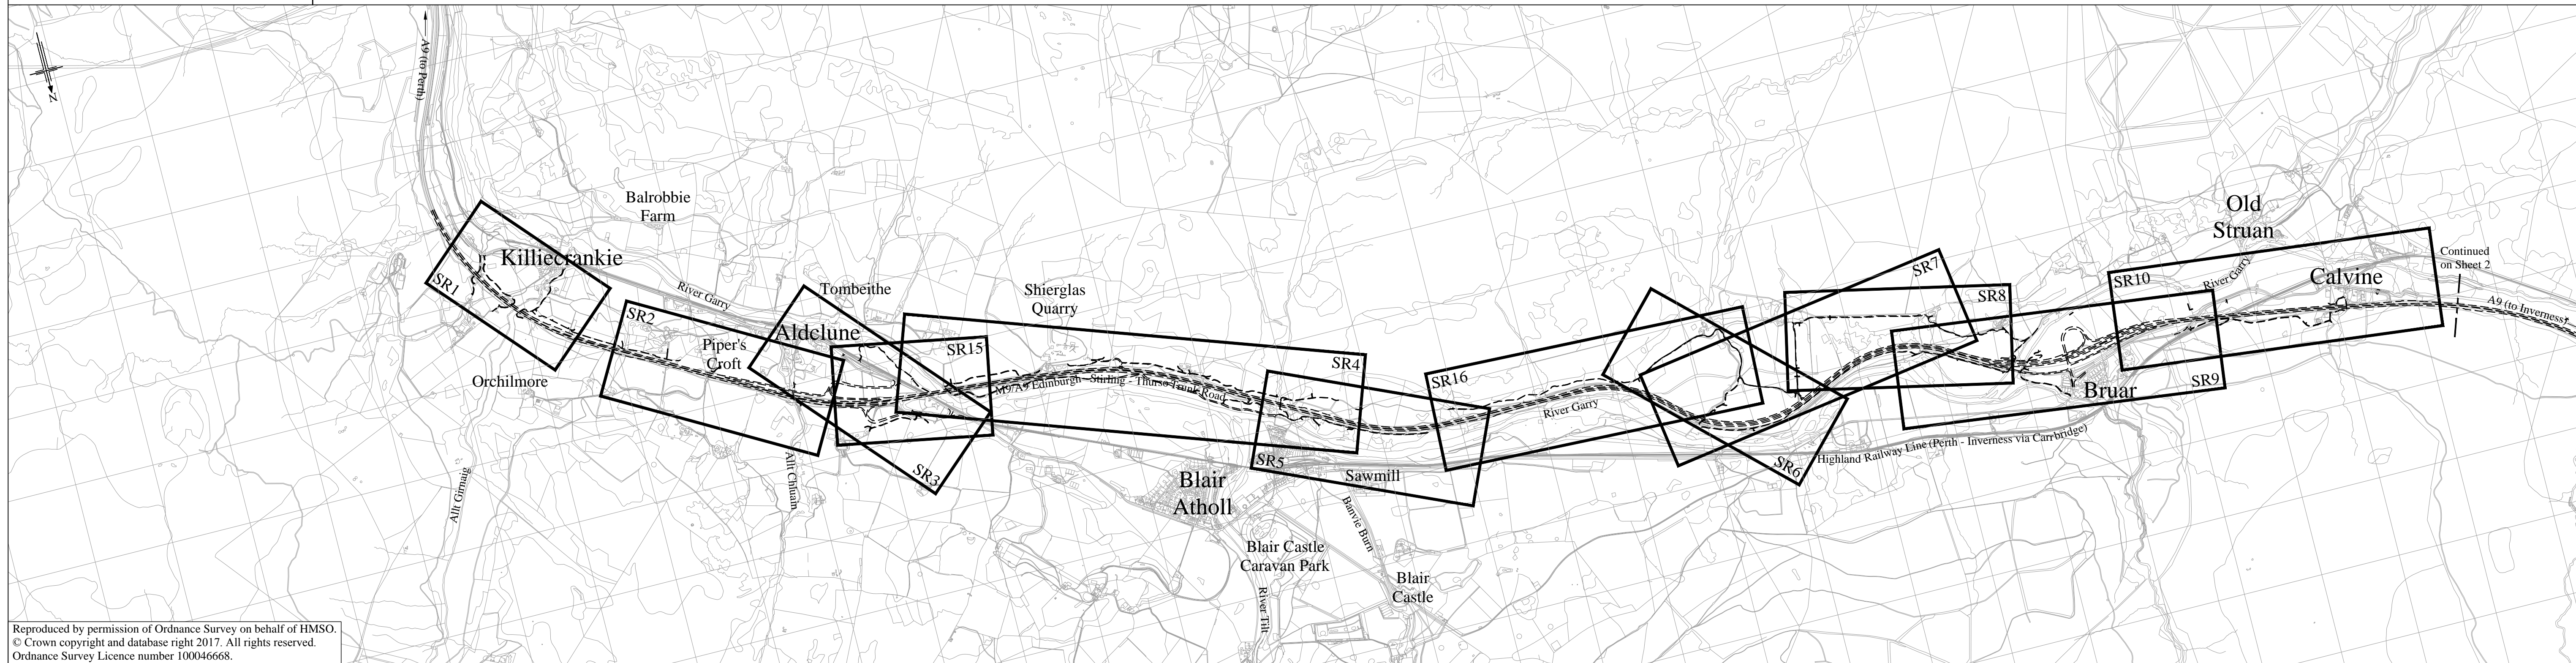

Scottish Government
Riaghaltas na h-Alba
gov.scot

LEGEND

== == == == ASSOCIATED ROAD PROPOSALS

Reproduced by permission of Ordnance Survey on behalf of HMSO.
© Crown copyright and database right 2017. All rights reserved.
Ordnance Survey Licence number 100046668.

The A9 Trunk Road
(Killiecrankie to Glen Garry)
(Side Roads) Order 201[ ]

Key Plan
Sheet 1 of 2