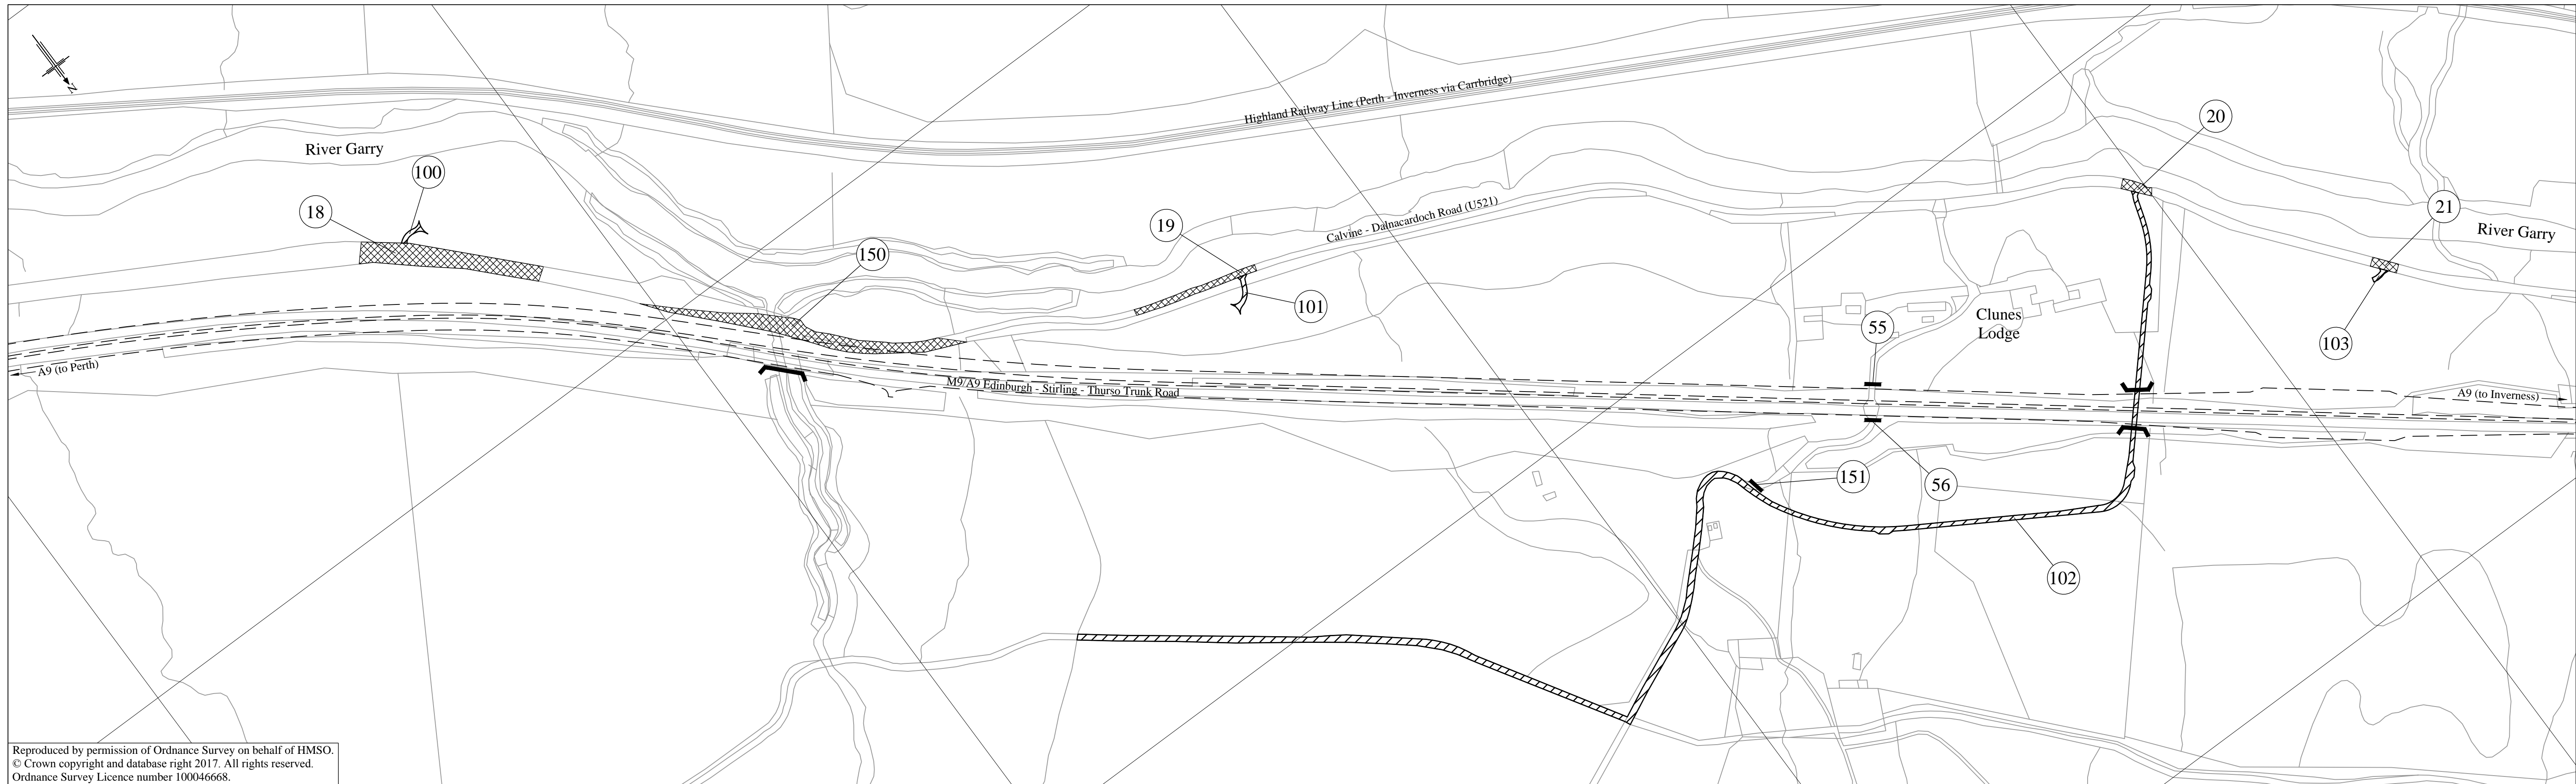

Reproduced by permission of Ordnance Survey on behalf of HMSO.
© Crown copyright and database right 2017. All rights reserved.
Ordnance Survey Licence number 100046668.

Scale :- 1/2500

The A9 Trunk Road
(Killiecrankie to Glen Garry)
(Side Roads) Order 201[ ]

plan
SR11

Scottish Government
Riaghaltas na h-Alba
gov.scot