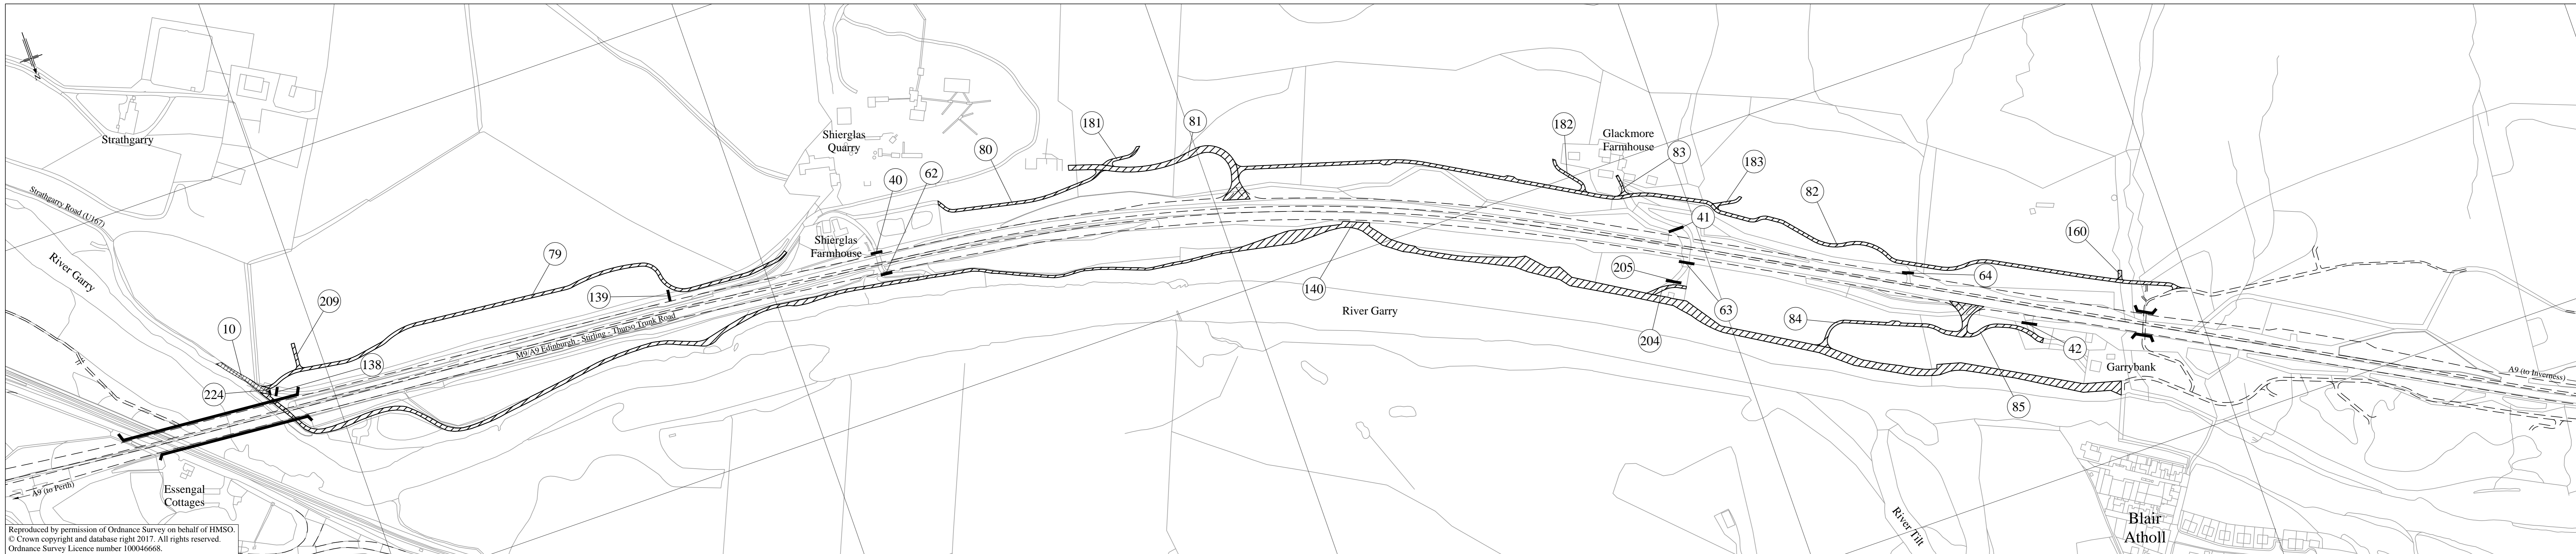

Reproduced by permission of Ordnance Survey on behalf of HMSO.
© Crown copyright and database right 2017. All rights reserved.
Ordnance Survey Licence number 100046668.

The A9 Trunk Road
(Killiecrankie to Glen Garry)
(Side Roads) Order 201[ ]

plan
SR4