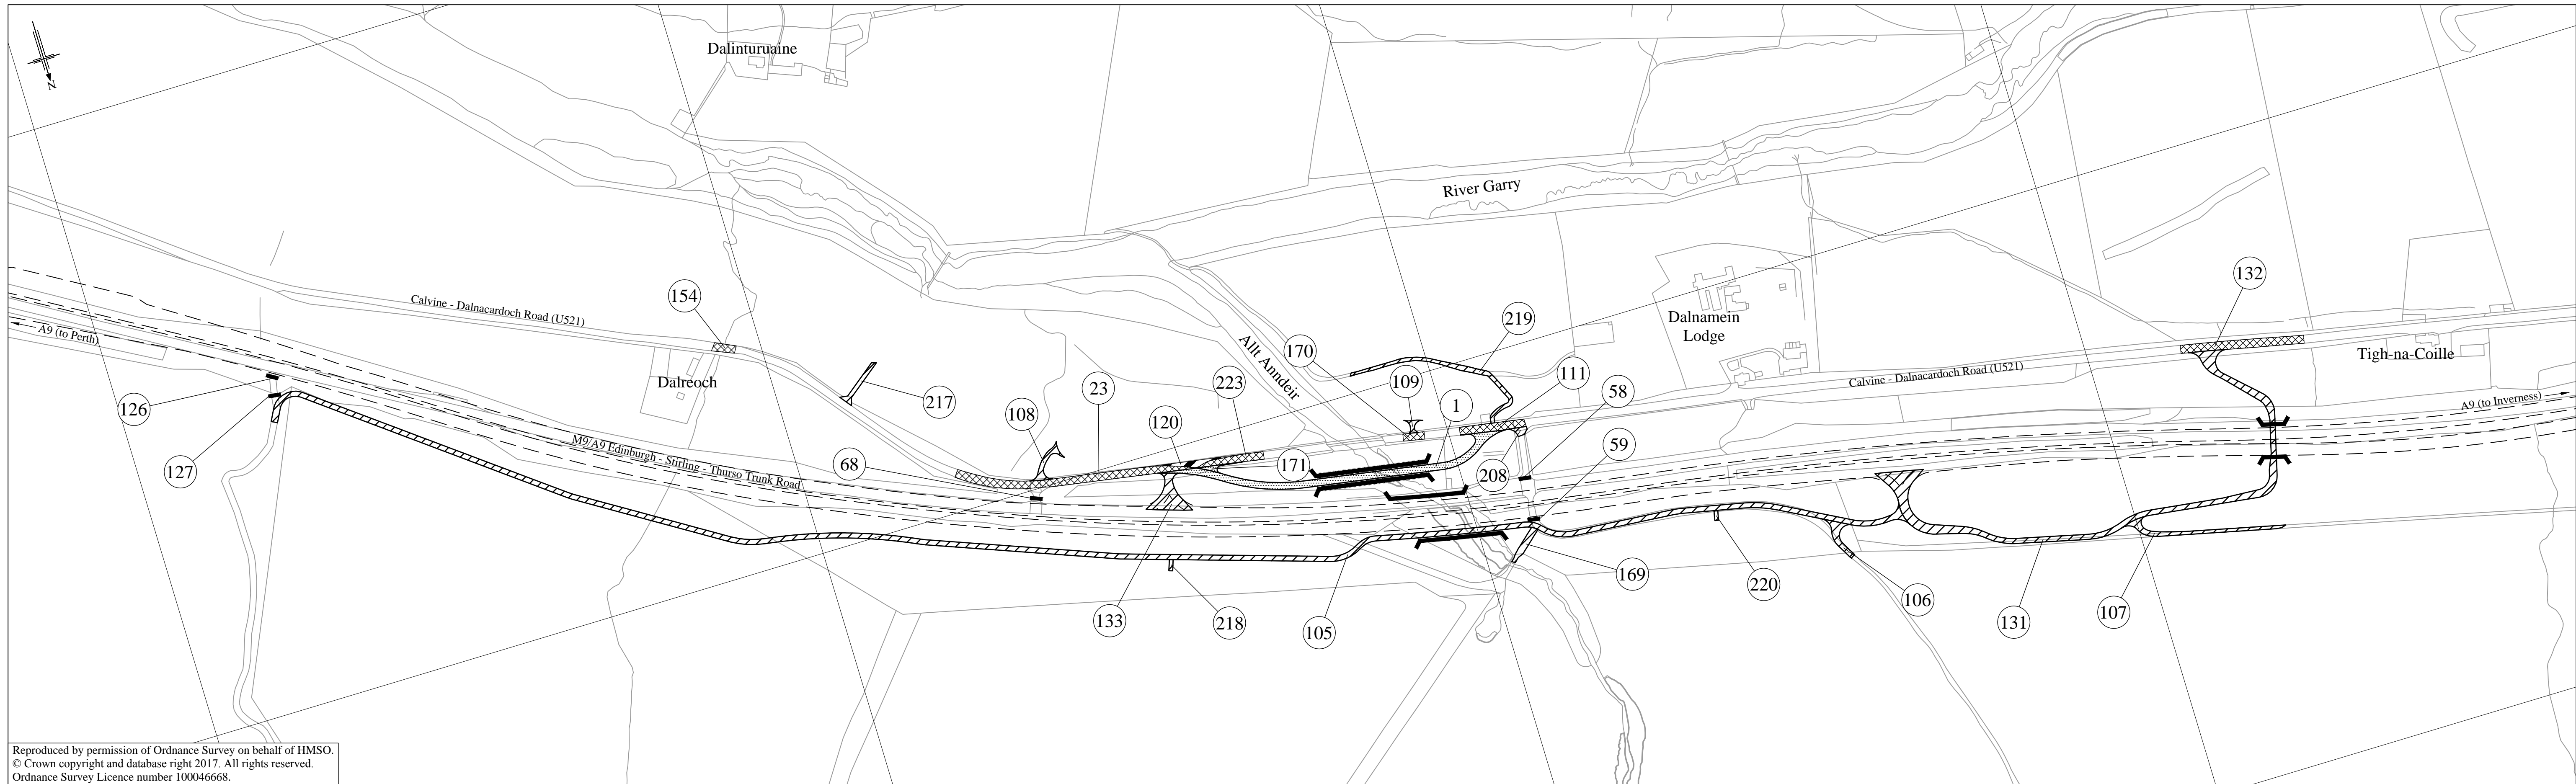

Reproduced by permission of Ordnance Survey on behalf of HMSO.
© Crown copyright and database right 2017. All rights reserved.
Ordnance Survey Licence number 100046668.

Scottish Government
Riaghaltas na h-Alba
gov.scot

The A9 Trunk Road
(Killiecrankie to Glen Garry)
(Side Roads) Order 201[ ]

plan
SR13