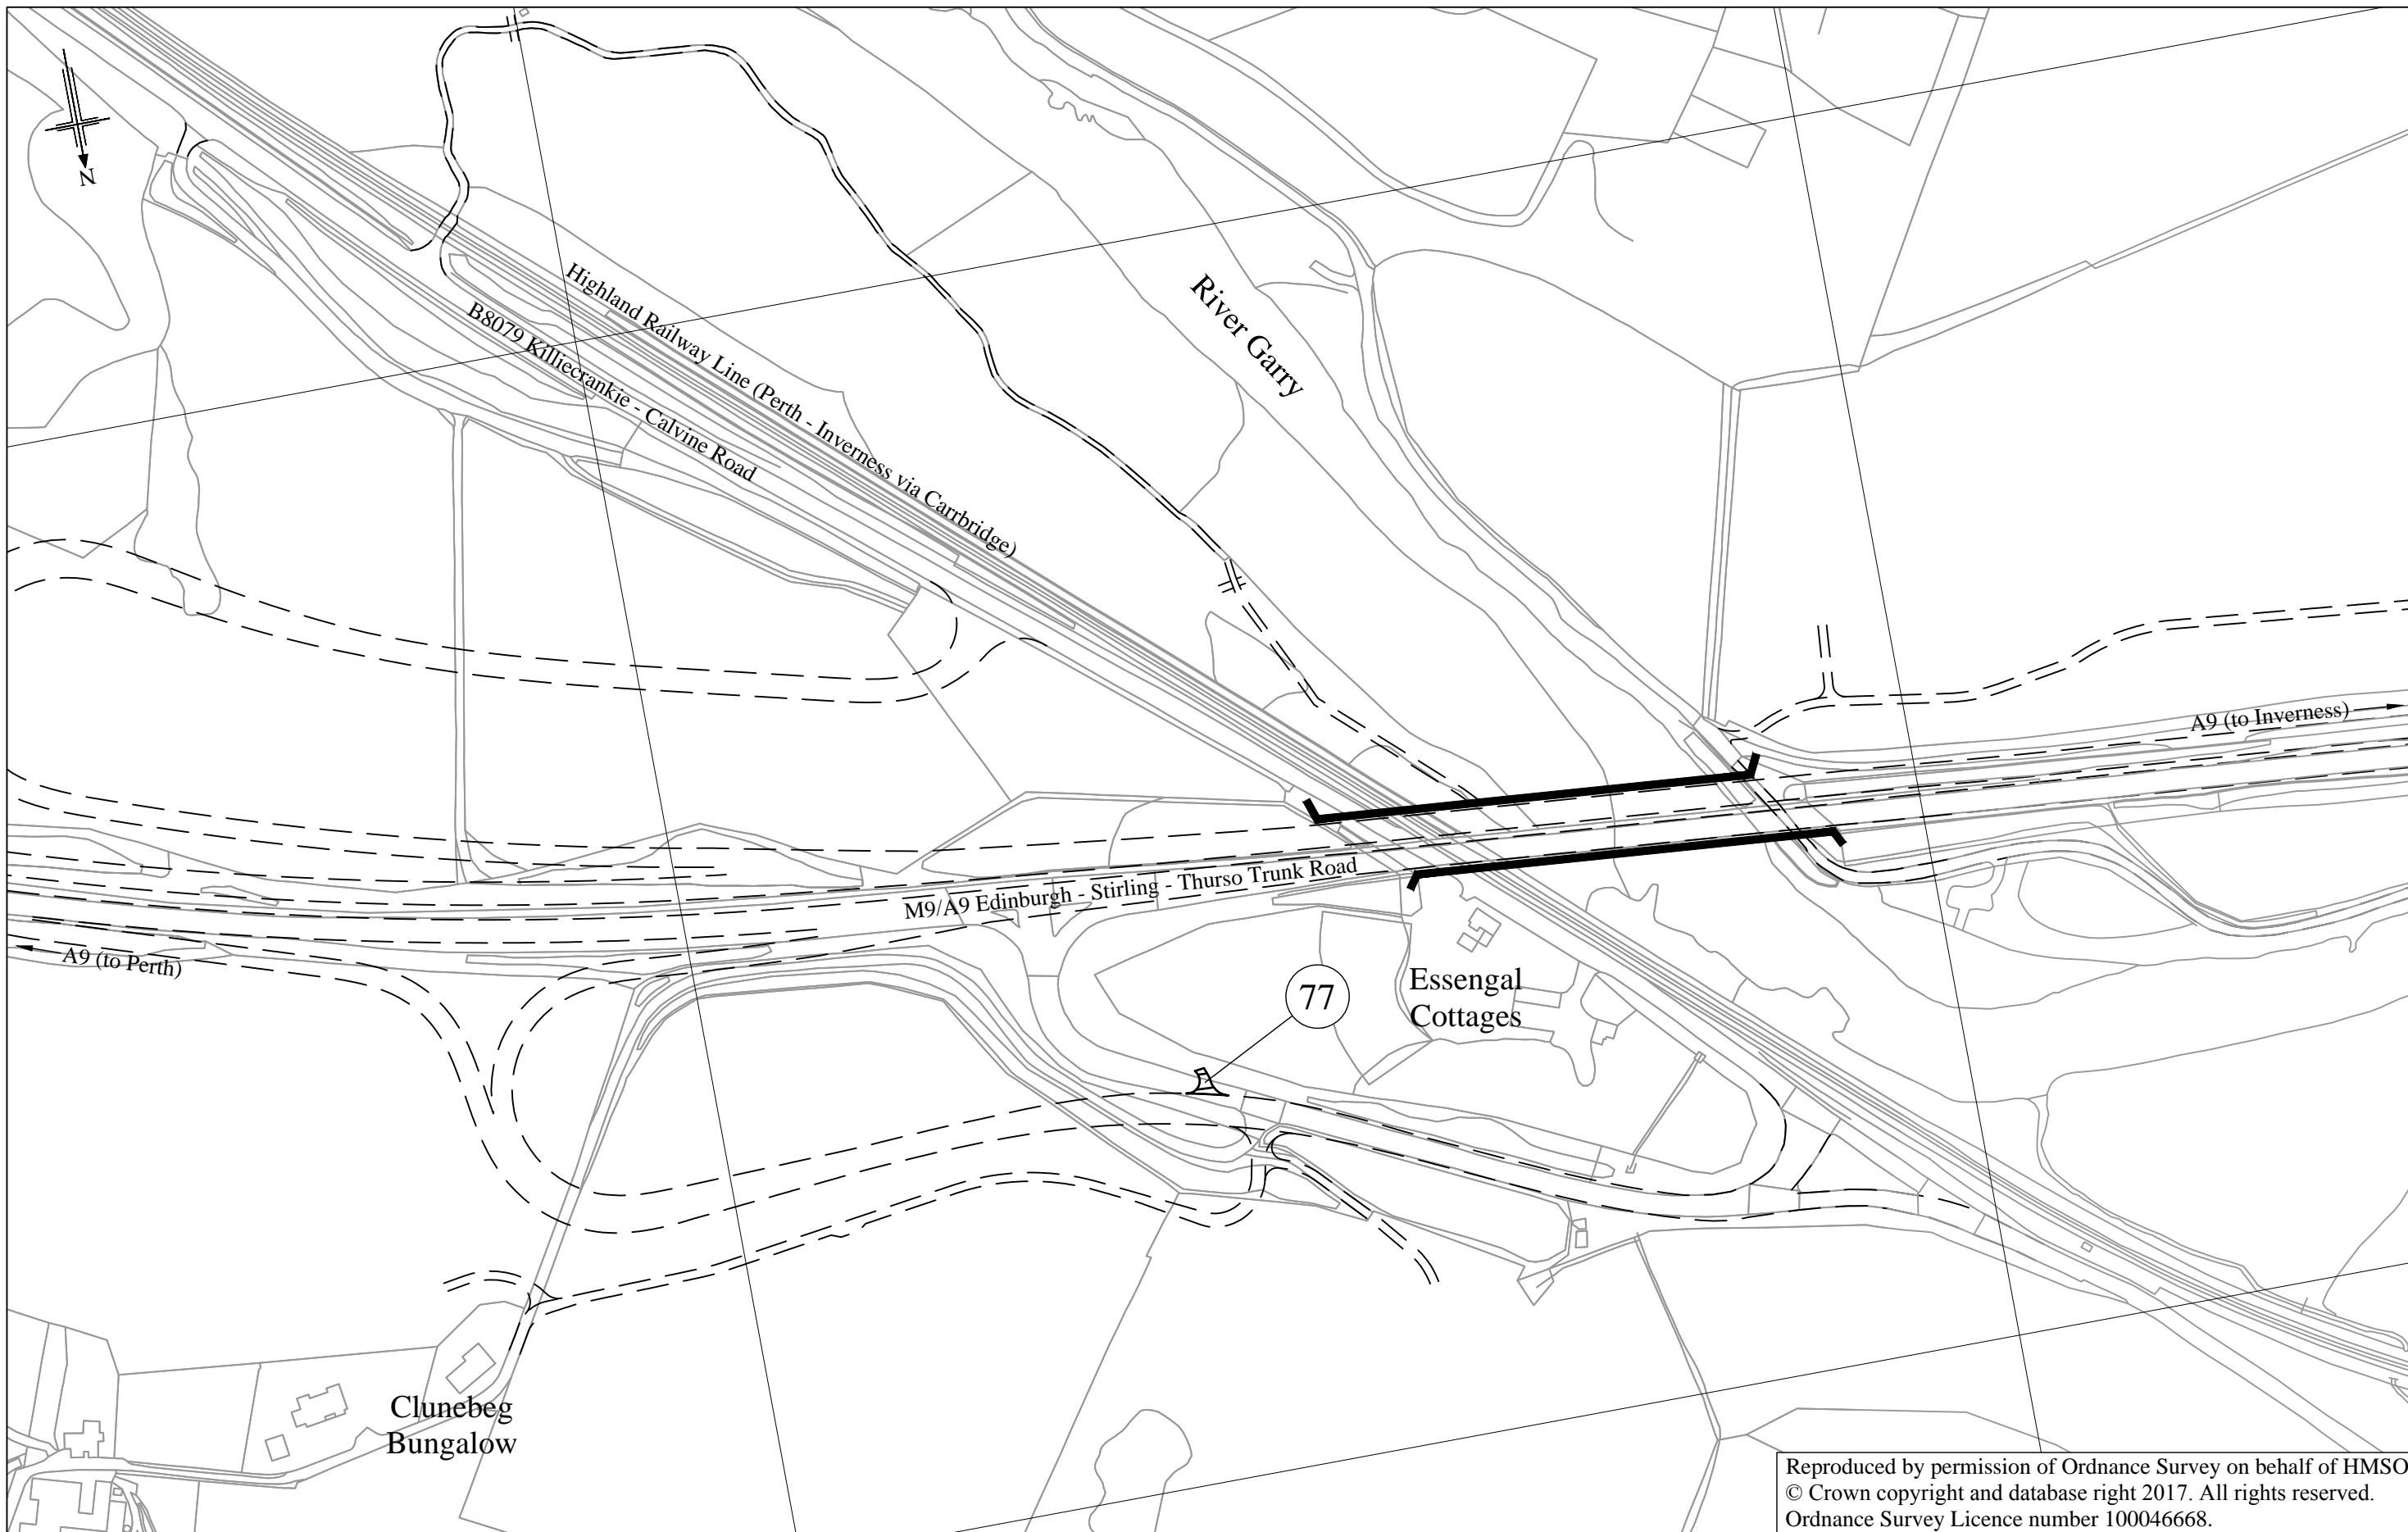

Reproduced by permission of Ordnance Survey on behalf of HMSO.
© Crown copyright and database right 2017. All rights reserved.
Ordnance Survey Licence number 100046668.

Scottish Government
Riaghaltas na h-Alba
gov.scot