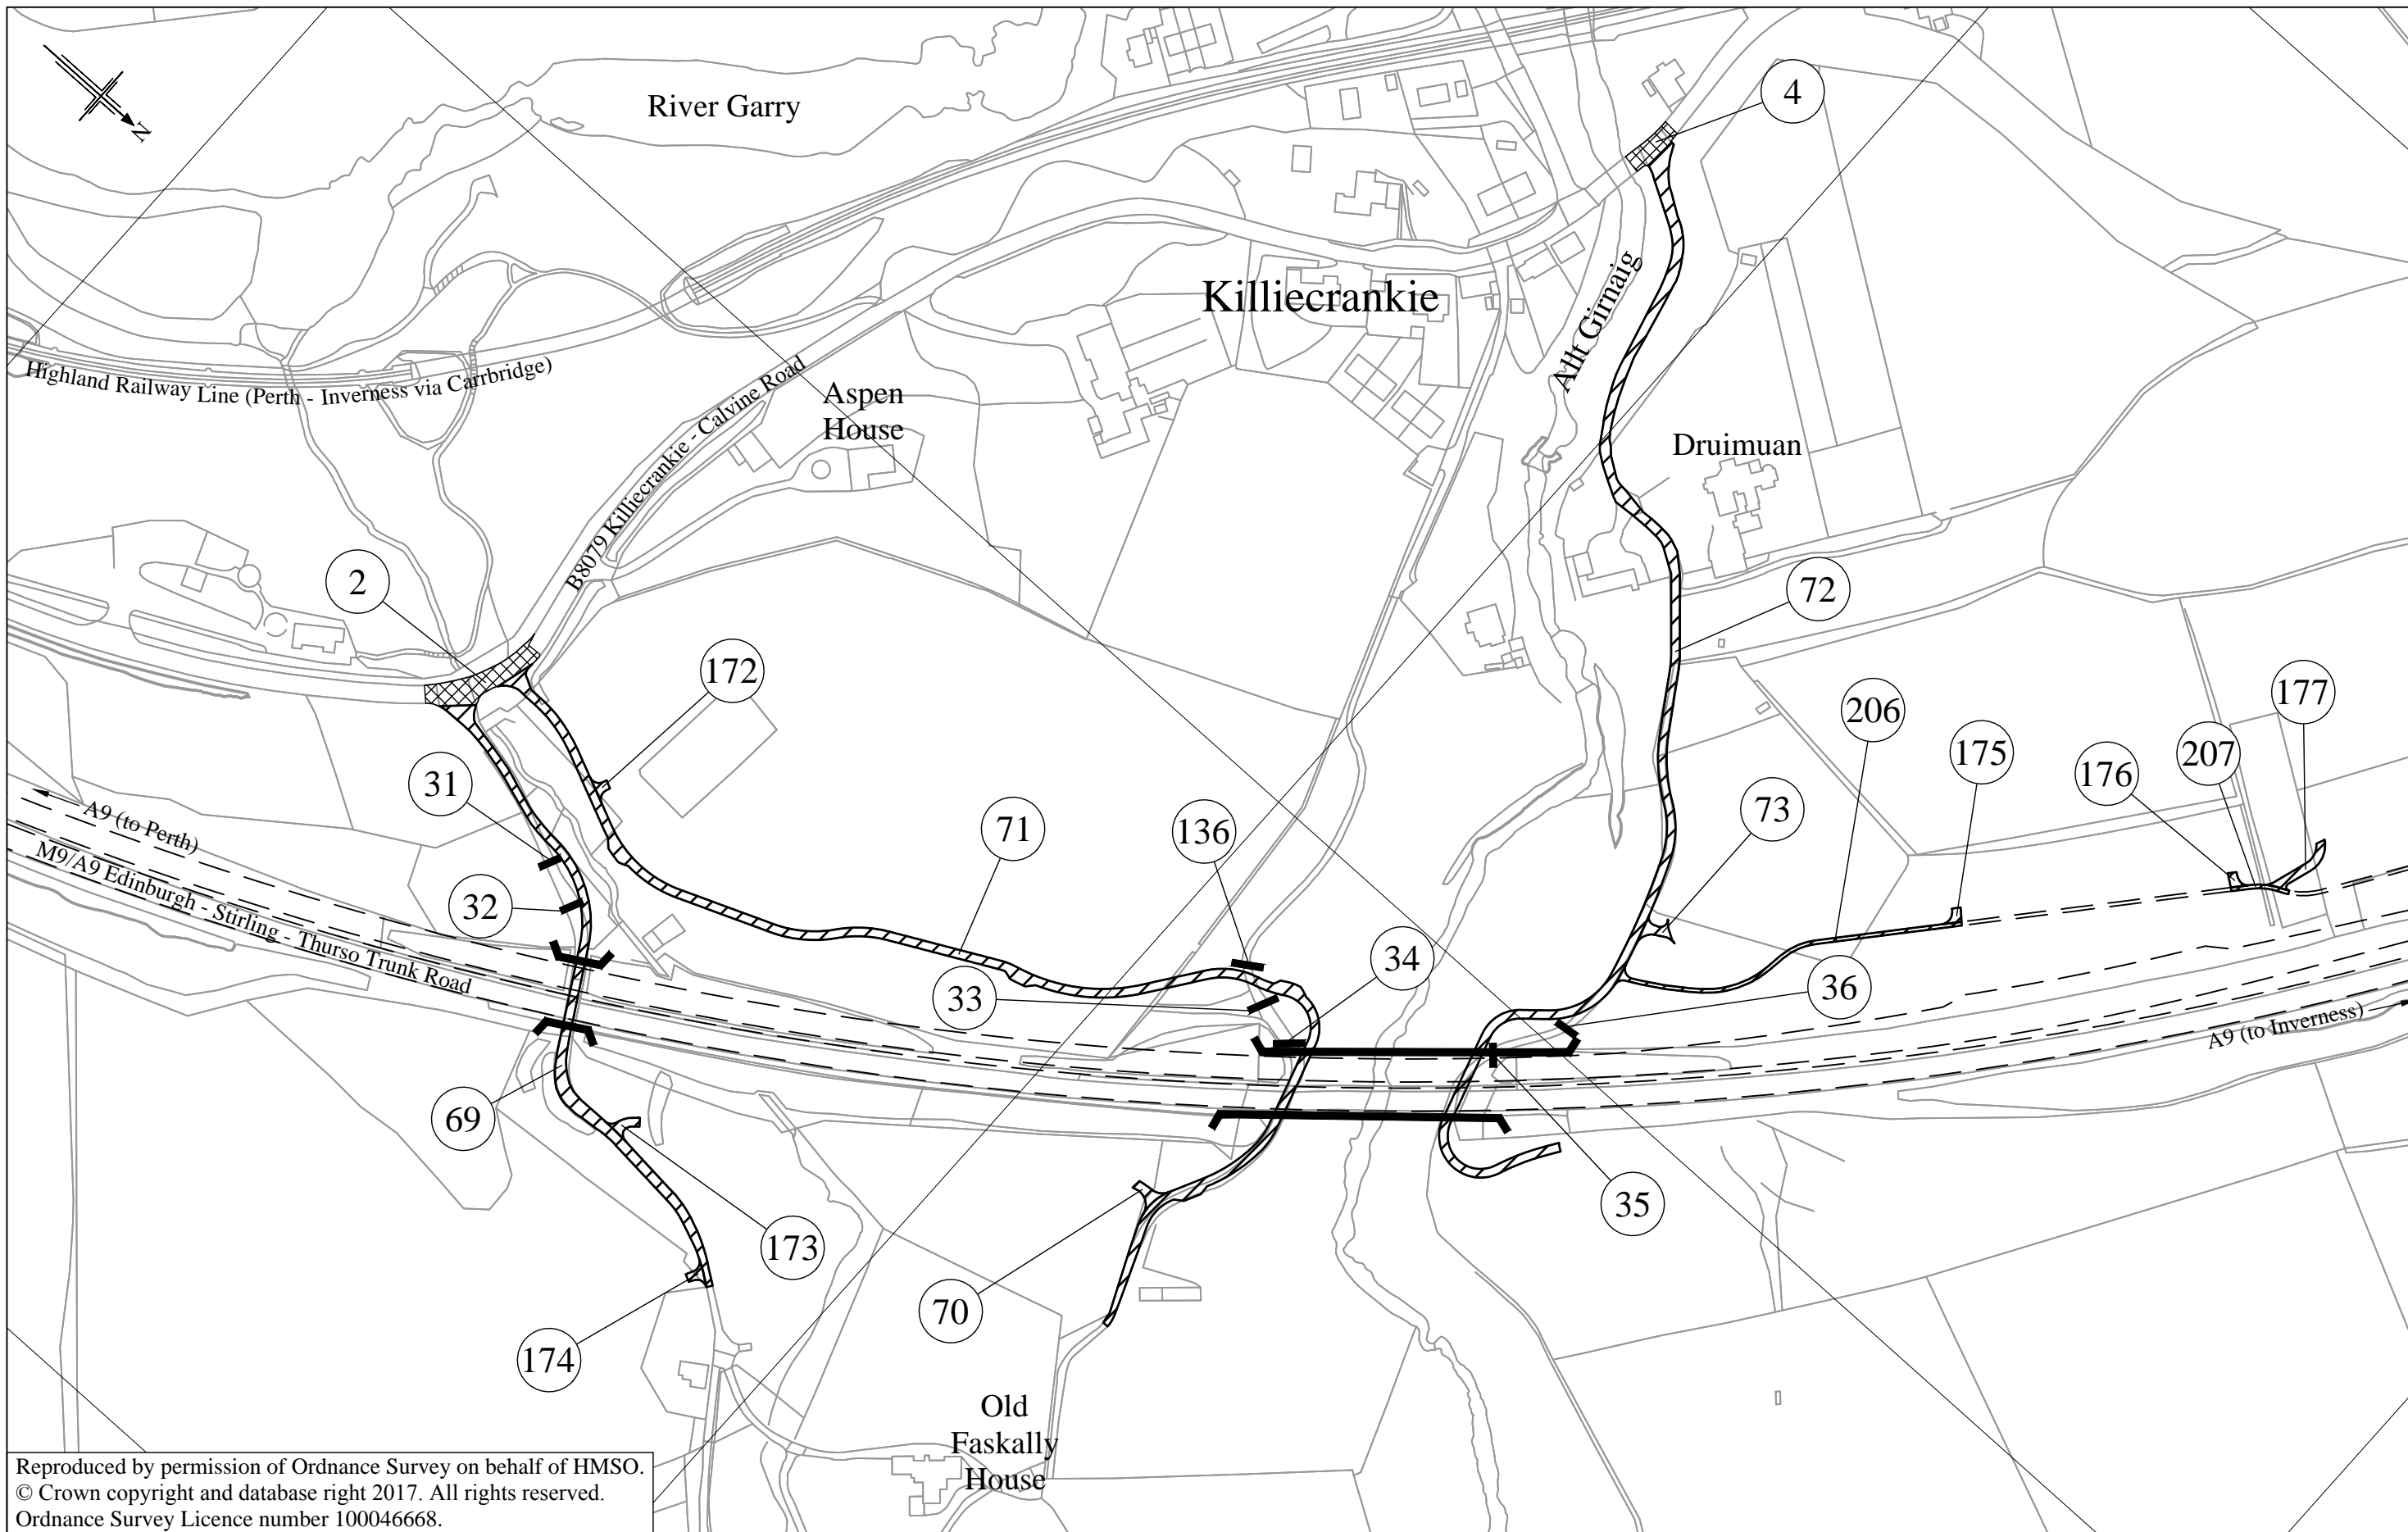

Reproduced by permission of Ordnance Survey on behalf of HMSO.
© Crown copyright and database right 2017. All rights reserved.
Ordnance Survey Licence number 100046668.

Scottish Government
Riaghaltas na h-Alba
gov.scot