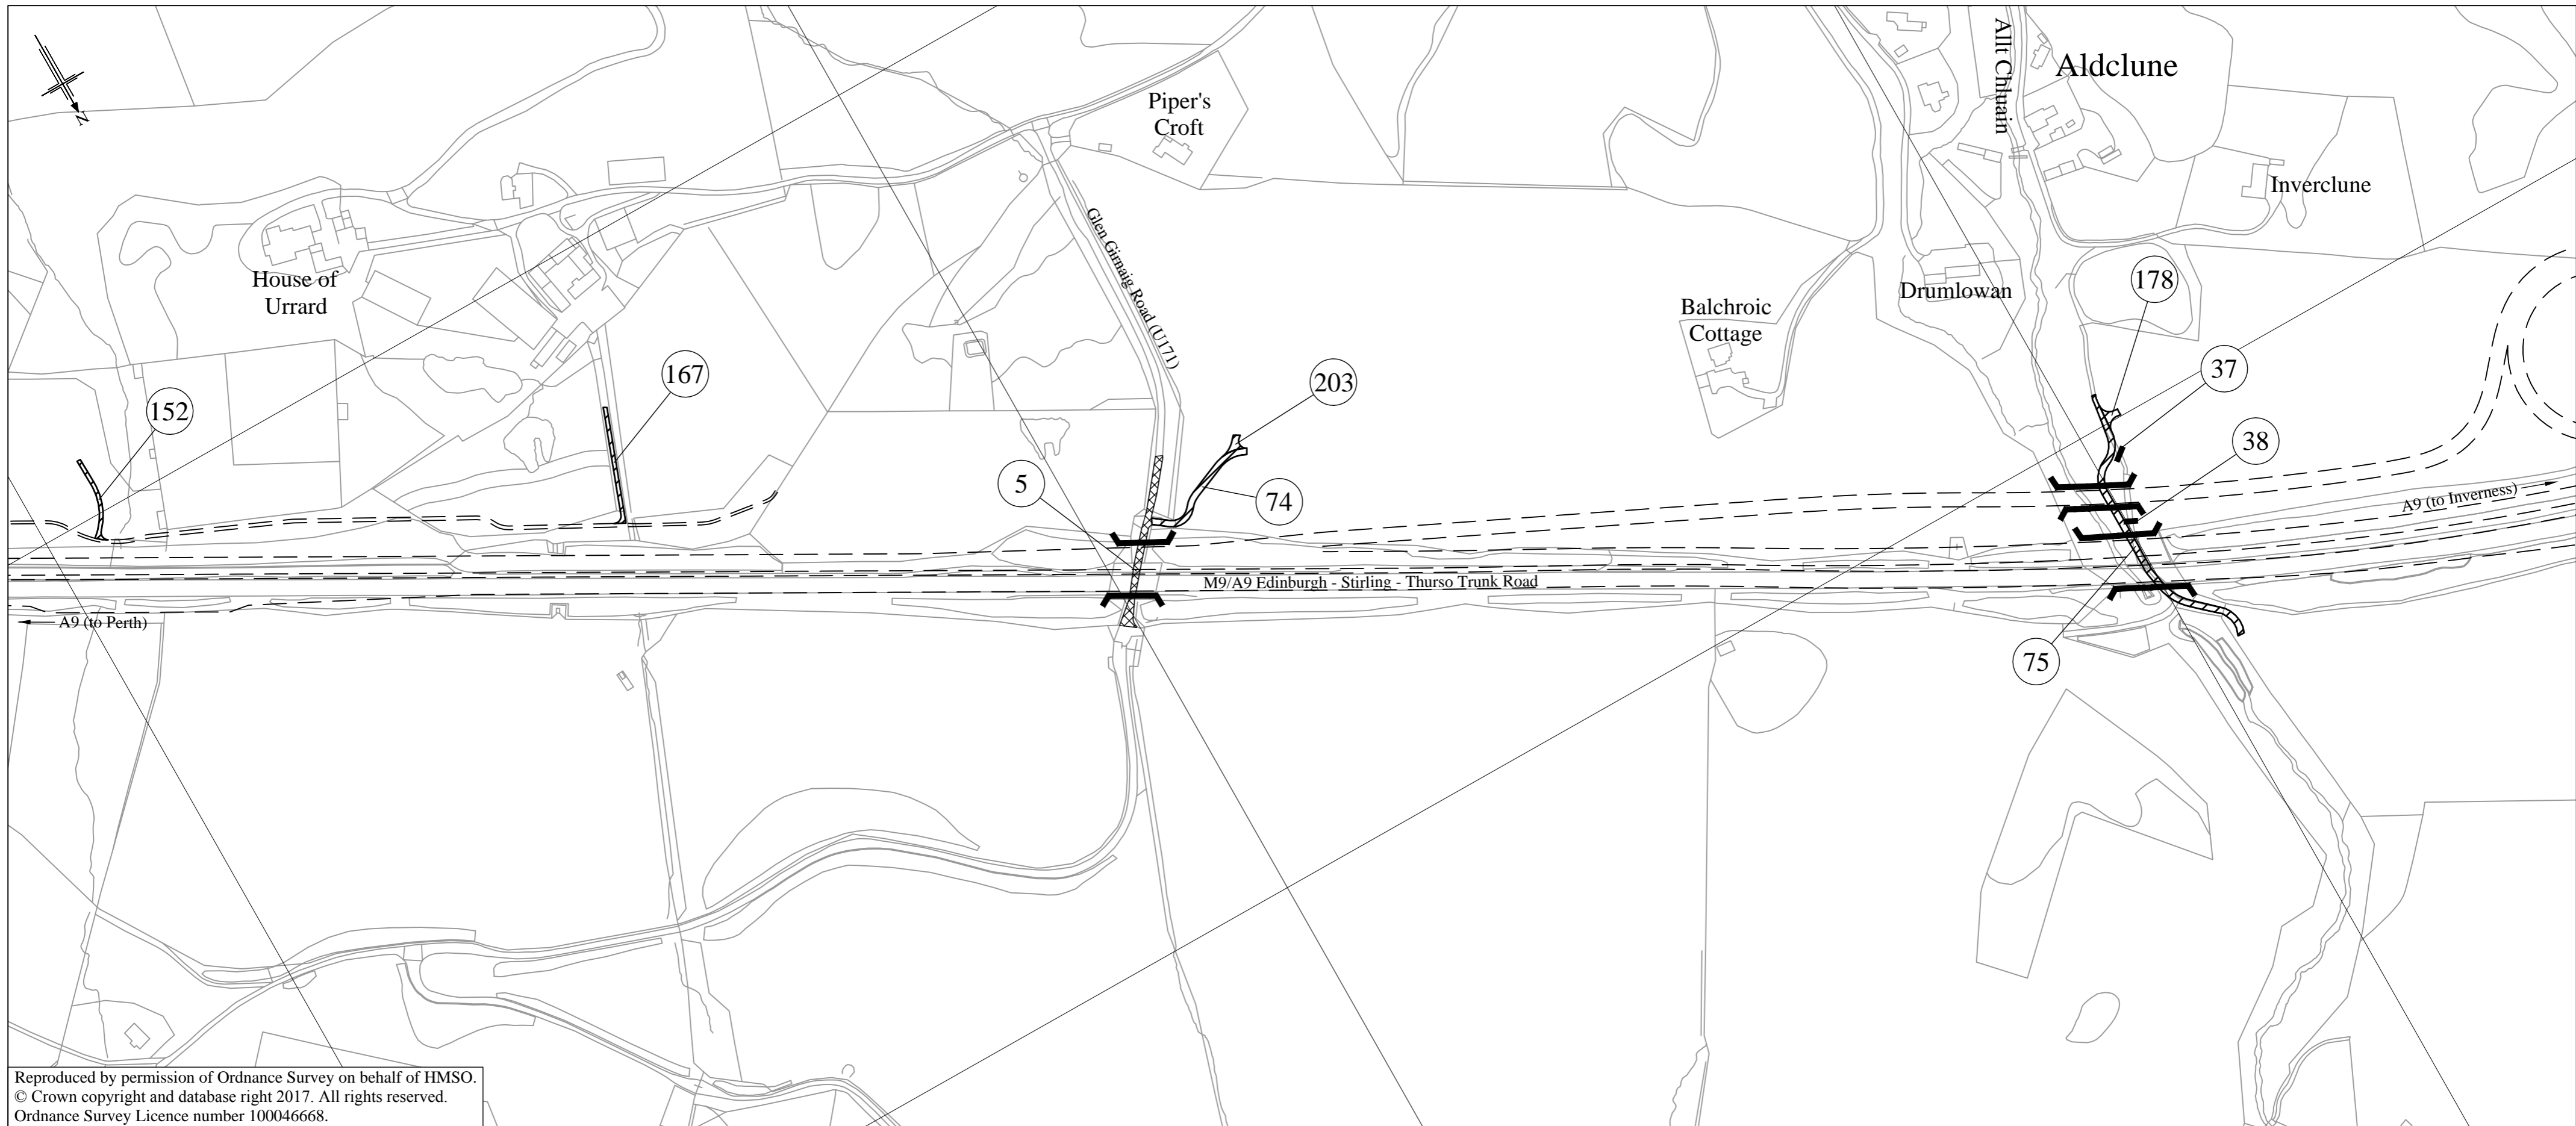

The A9 Trunk Road (Killiecrankie to Glen Garry) (Side Roads) Order 201[]

SCALE

KEY PLANS _____ 1:20,000

ORDER PLAN : SR1, SR2, SR3, SR4,
SR5, SR6, SR7, SR8, SR9, SR10, SR11,
SR12, SR13, SR14, SR15, SR16 _____ 1:2,500

The A9 Trunk Road
(Killiecrankie to Glen Garry)
(Side Roads) Order 201[]

Key Plan
Sheet 1 of 2

Scottish Government
Riaghaltas na h-Alba
gov.scot

LEGEND

== == == == ASSOCIATED ROAD PROPOSALS

Reproduced by permission of Ordnance Survey on behalf of HMSO.
© Crown copyright and database right 2017. All rights reserved.
Ordnance Survey Licence number 100046668.

The A9 Trunk Road
(Killiecrankie to Glen Garry)
(Side Roads) Order 201[]

Key Plan
Sheet 2 of 2

Reproduced by permission of Ordnance Survey on behalf of HMSO.
 © Crown copyright and database right 2017. All rights reserved.
 Ordnance Survey Licence number 100046668.

Scottish Government
 Riaghaltas na h-Alba
 gov.scot

The A9 Trunk Road
 (Killiecrankie to Glen Garry)
 (Side Roads) Order 201[]

plan
 SR1

Reproduced by permission of Ordnance Survey on behalf of HMSO.
 © Crown copyright and database right 2017. All rights reserved.
 Ordnance Survey Licence number 100046668.