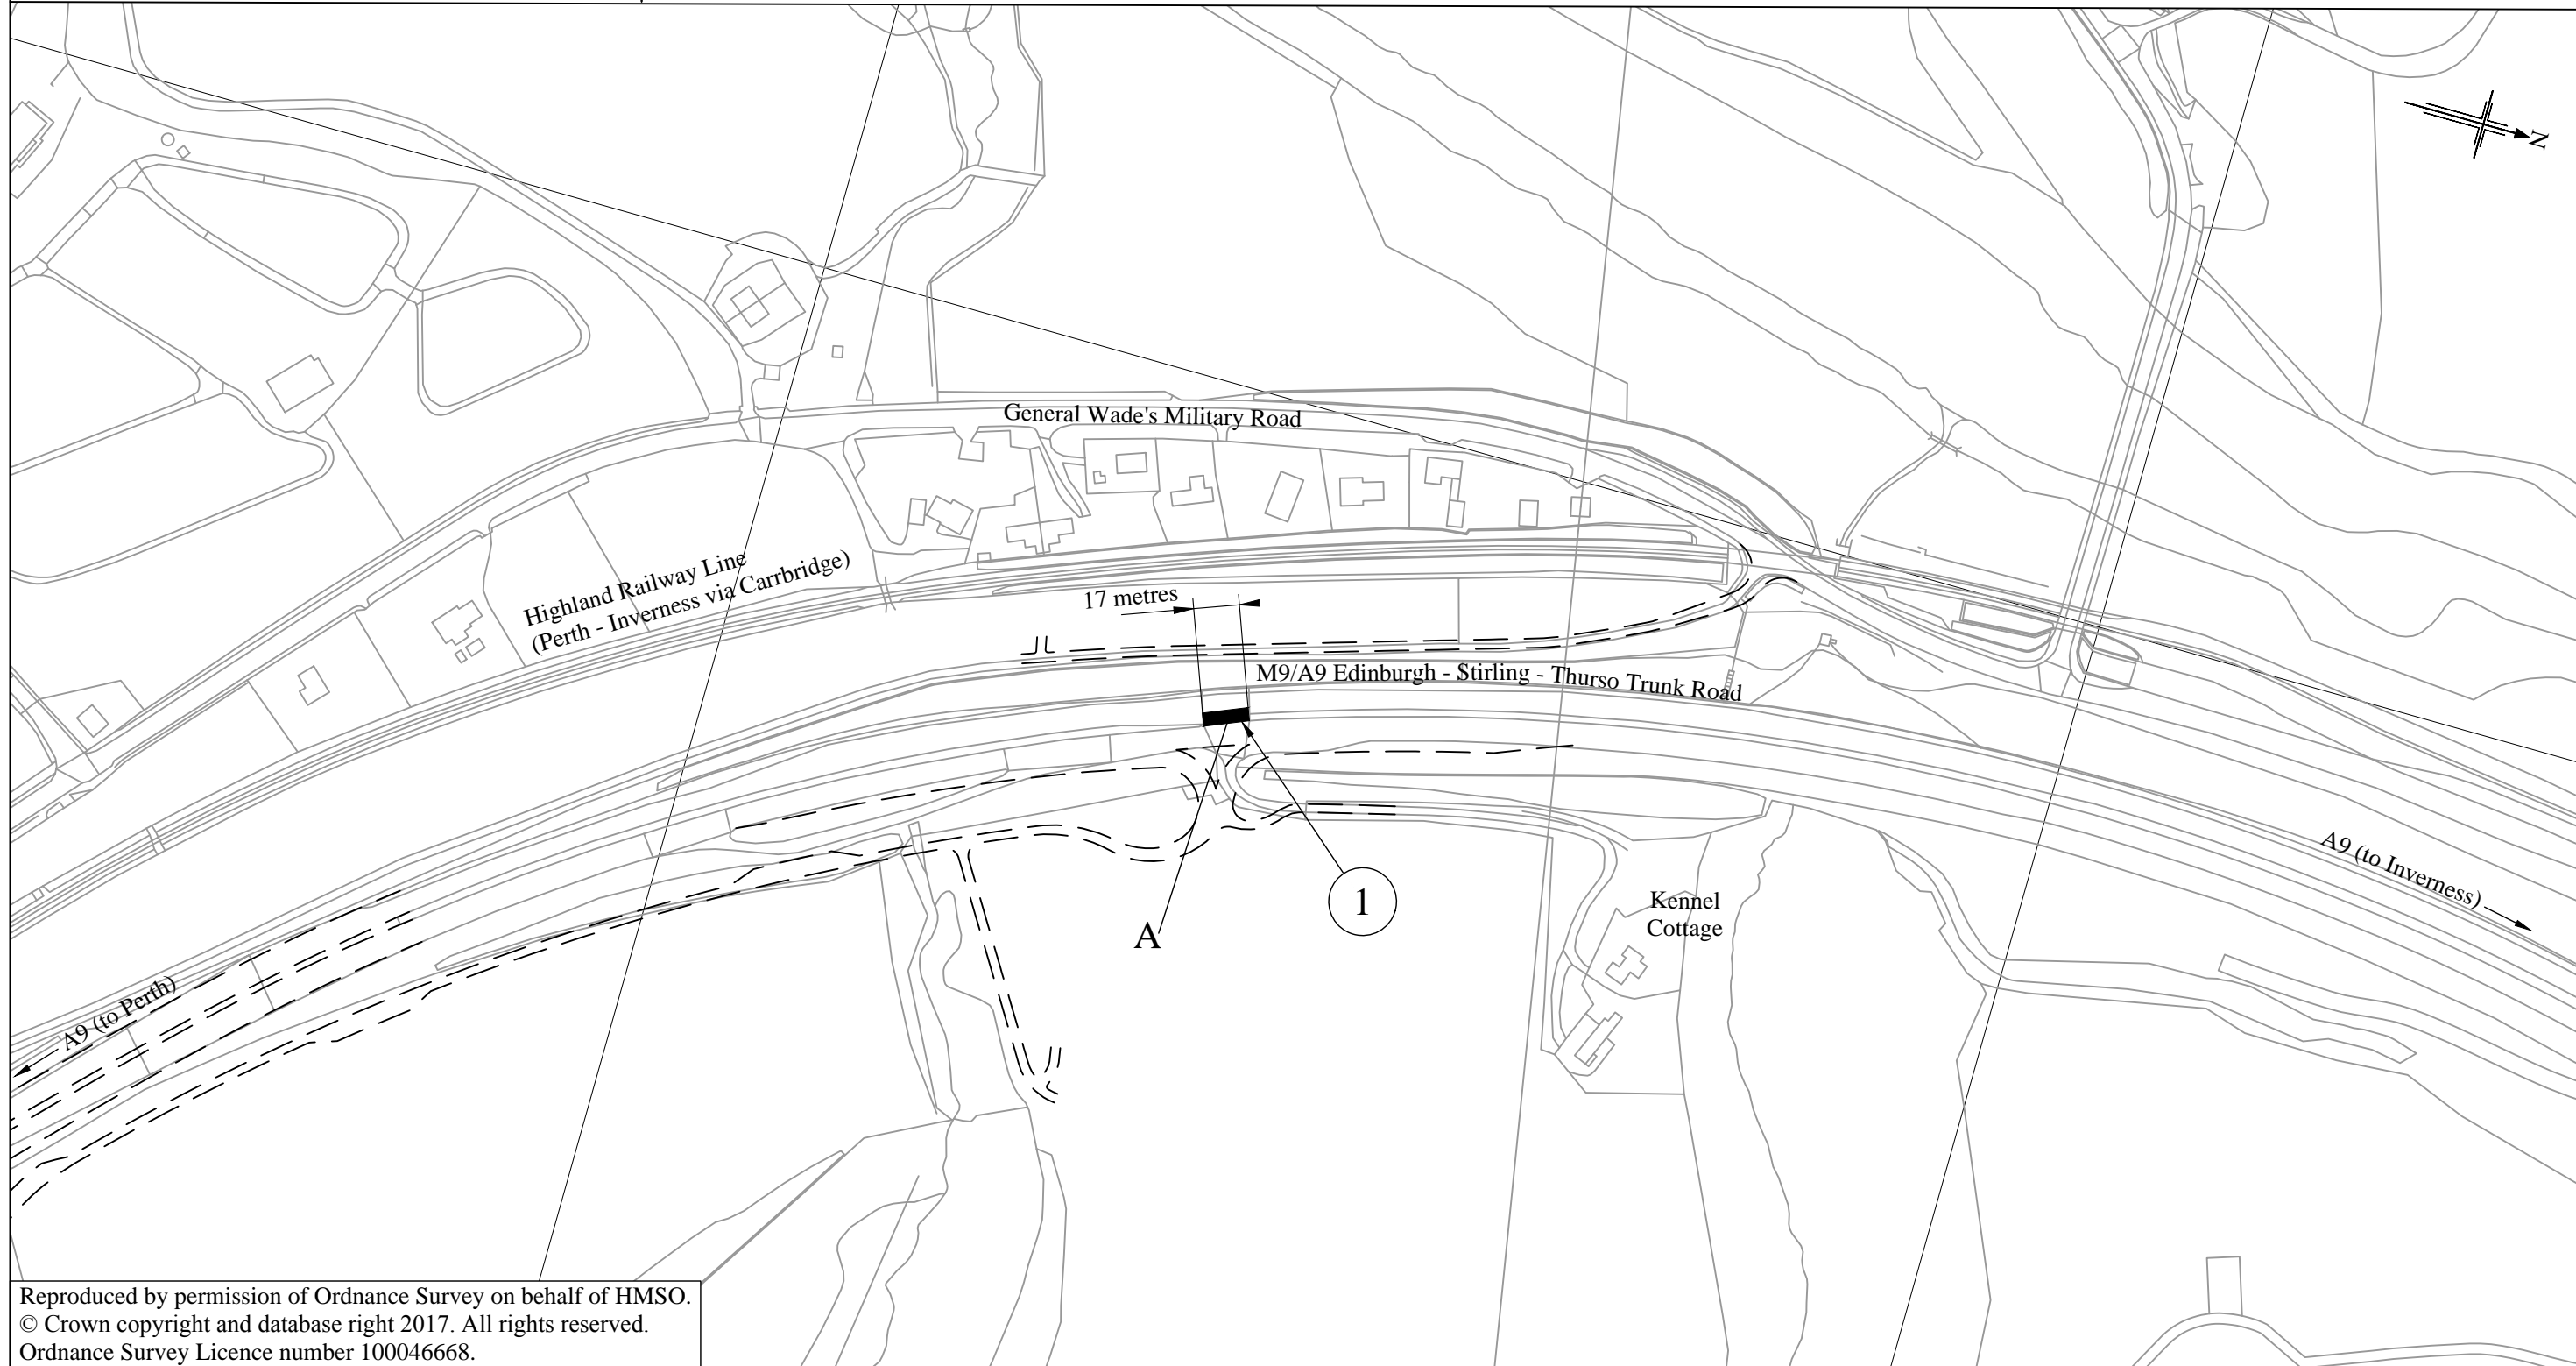

TRANSPORT  
SCOTLAND  
CÒMHDHAIL ALBA

Scottish Government  
Riaghaltas na h-Alba  
gov.scot

**LEGEND**

-  EXTENT OF PROHIBITION
-  ASSOCIATED ROAD PROPOSALS

This plan shows the line of the new trunk road but does not represent the widths or levels of the proposed roads, or the land to be occupied by them.

Reproduced by permission of Ordnance Survey on behalf of HMSO.  
© Crown copyright and database right 2017. All rights reserved.  
Ordnance Survey Licence number 100046668.

Scale :- 1/2500

**The A9 Trunk Road  
(Pitlochry to Killecrankie)  
(Prohibition of Specified Turns) Order 201[ ]**