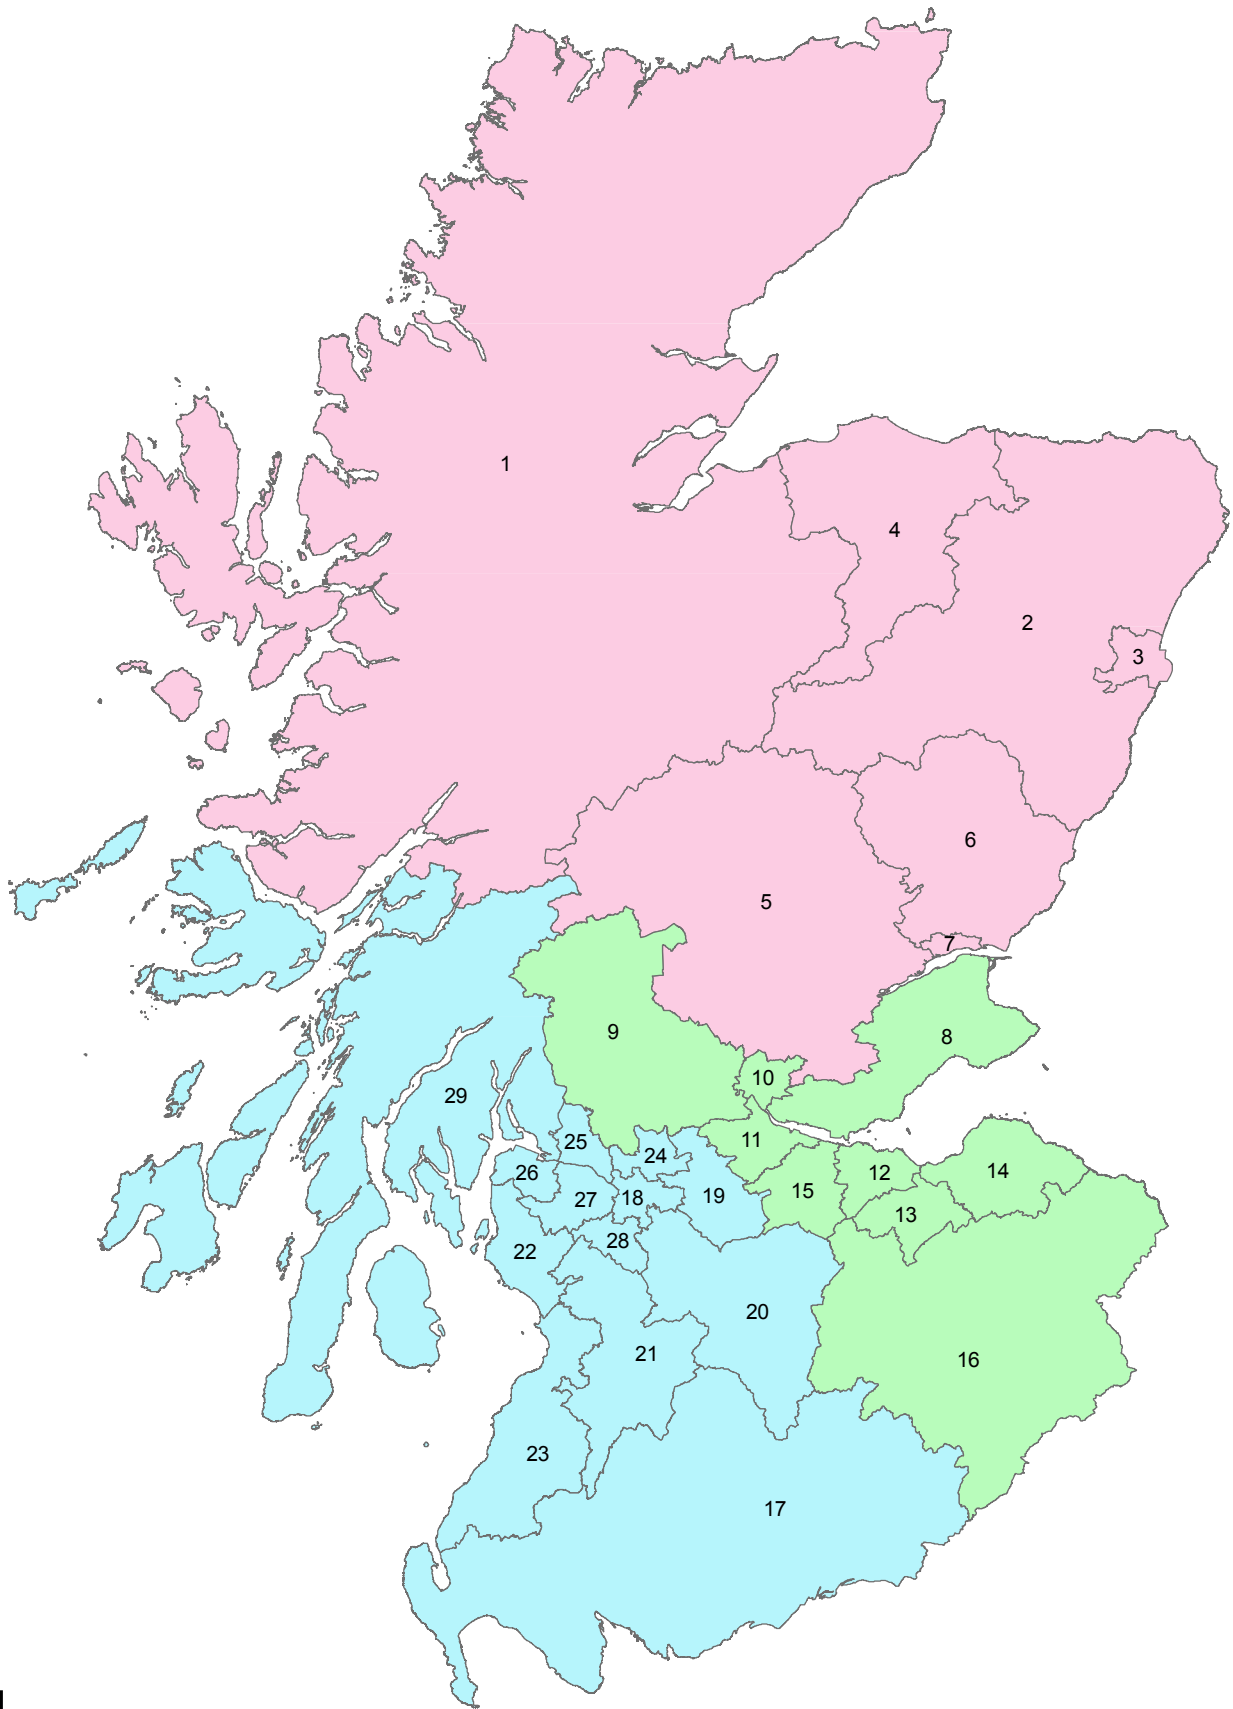

Safety Camera Programme – Unit Boundaries

Legend

Safety Camera Programme – Unit Boundaries

	East
	North
	West

Scottish Safety Camera Programme – Unit Boundaries

North Unit

1. Highland
2. Aberdeenshire
3. Aberdeen City
4. Moray
5. Perth and Kinross
6. Angus
7. Dundee City

Orkney, Shetland and Comhairle nan Eilean Siar covered by north Unit as sites are identified.

East Unit

8. Fife
9. Stirling
10. Clackmannanshire
11. Falkirk
12. City of Edinburgh
13. Midlothian
14. East Lothian
15. West Lothian
16. Scottish Borders

West Unit

17. Dumfries and Galloway
18. Glasgow City
19. North Lanarkshire
20. South Lanarkshire
21. East Ayrshire
22. North Ayrshire
23. South Ayrshire
24. East Dunbartonshire
25. West Dunbartonshire
26. Inverclyde
27. Renfrewshire
28. East Renfrewshire
29. Argyll and Bute