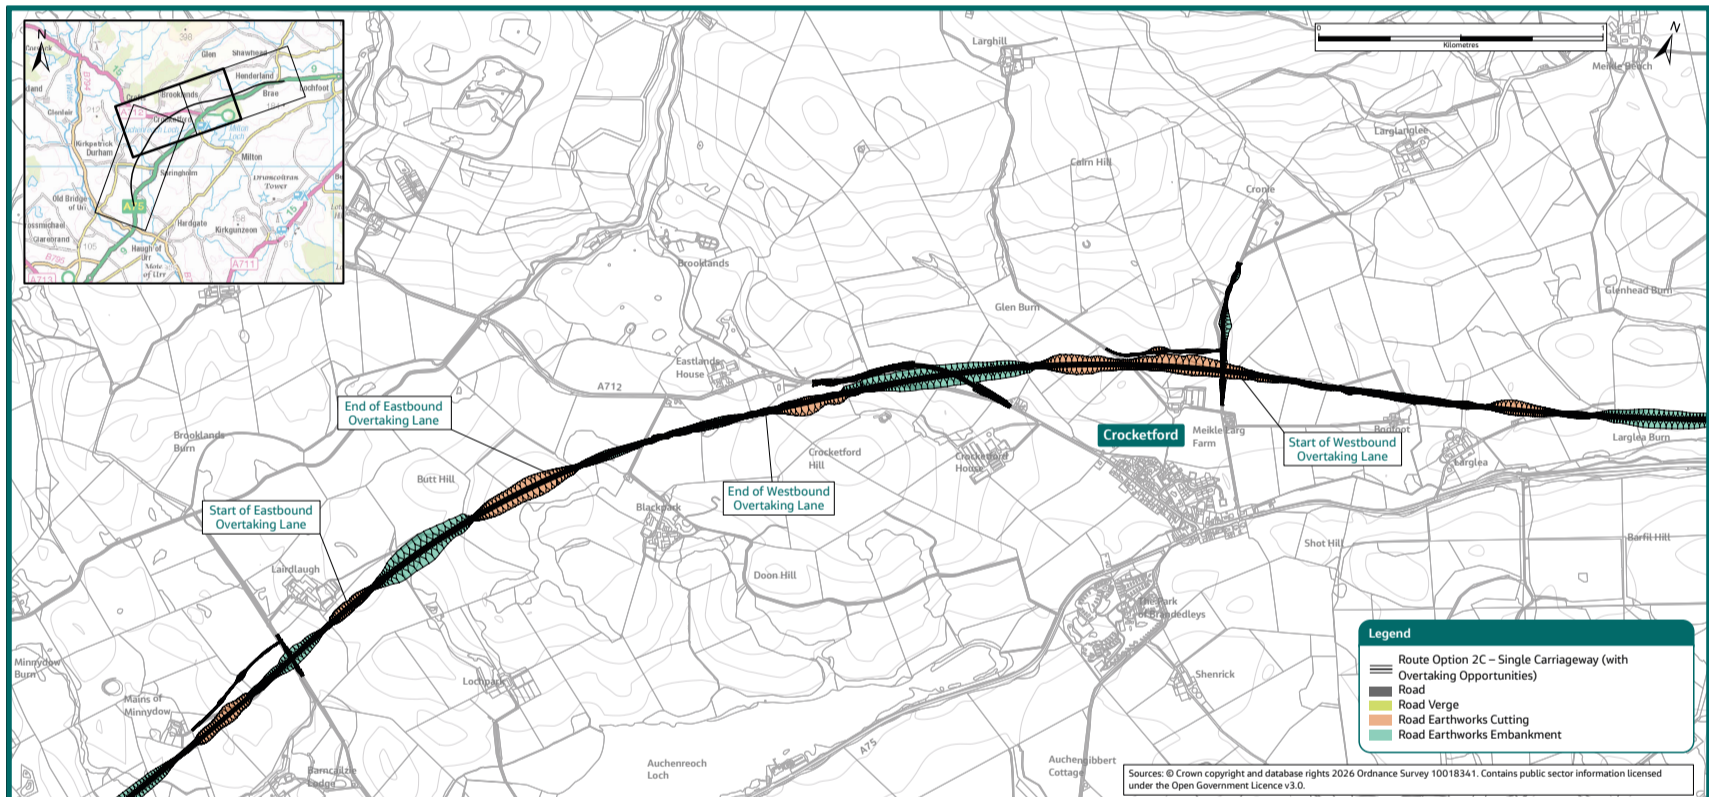

**DMRB Stage 2 Route Options - Taken Forward
Route Option 2C**

Single carriageway (with overtaking opportunities) route option 2C from Bush o' Bield to Henderland southern extent

Single carriageway (with overtaking opportunities) route option 2C from Bush o' Bield to Henderland central extent

Single carriageway (with overtaking opportunities) route option 2C from Bush o' Bield to Henderland northern extent

Scan the QR code to visit the A75 Springholm and Crocketford Improvements website:

www.transport.gov.scot/projects/a75-springholm-and-crocketford-improvements-scheme