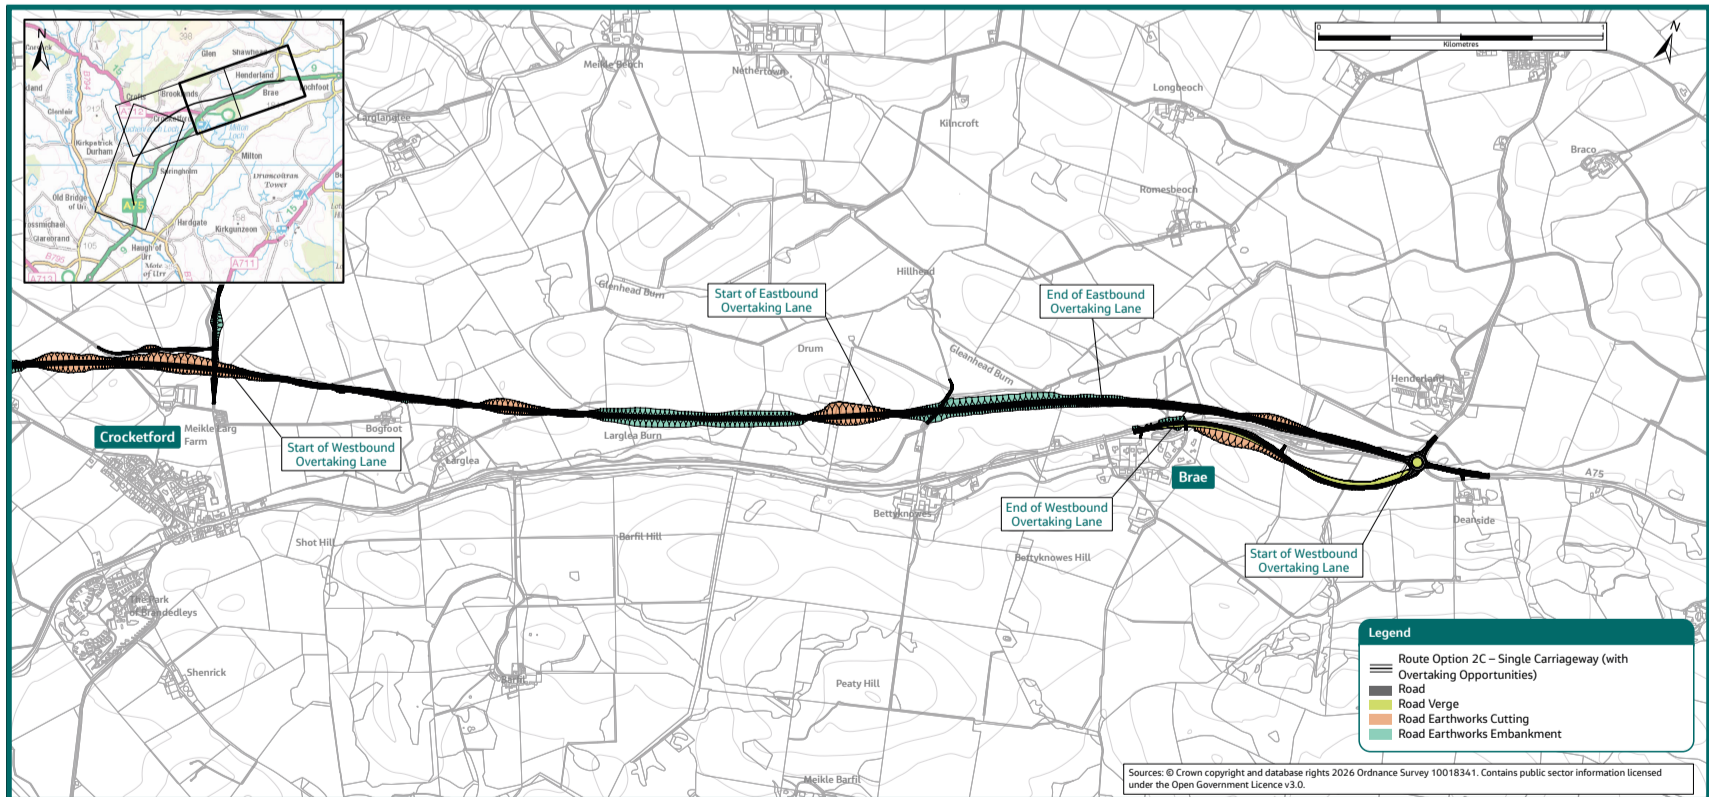

**DMRB Stage 2 Route Options - Taken Forward
Route Option 2C**

Single carriageway (with overtaking opportunities) route option 2C from Bush o' Bield to Henderland southern extent

Single carriageway (with overtaking opportunities) route option 2C from Bush o' Bield to Henderland central extent

Single carriageway (with overtaking opportunities) route option 2C from Bush o' Bield to Henderland northern extent

Scan the QR code to visit the A75 Springholm and Crocketford Improvements website:

www.transport.gov.scot/projects/a75-springholm-and-crocketford-improvements-scheme