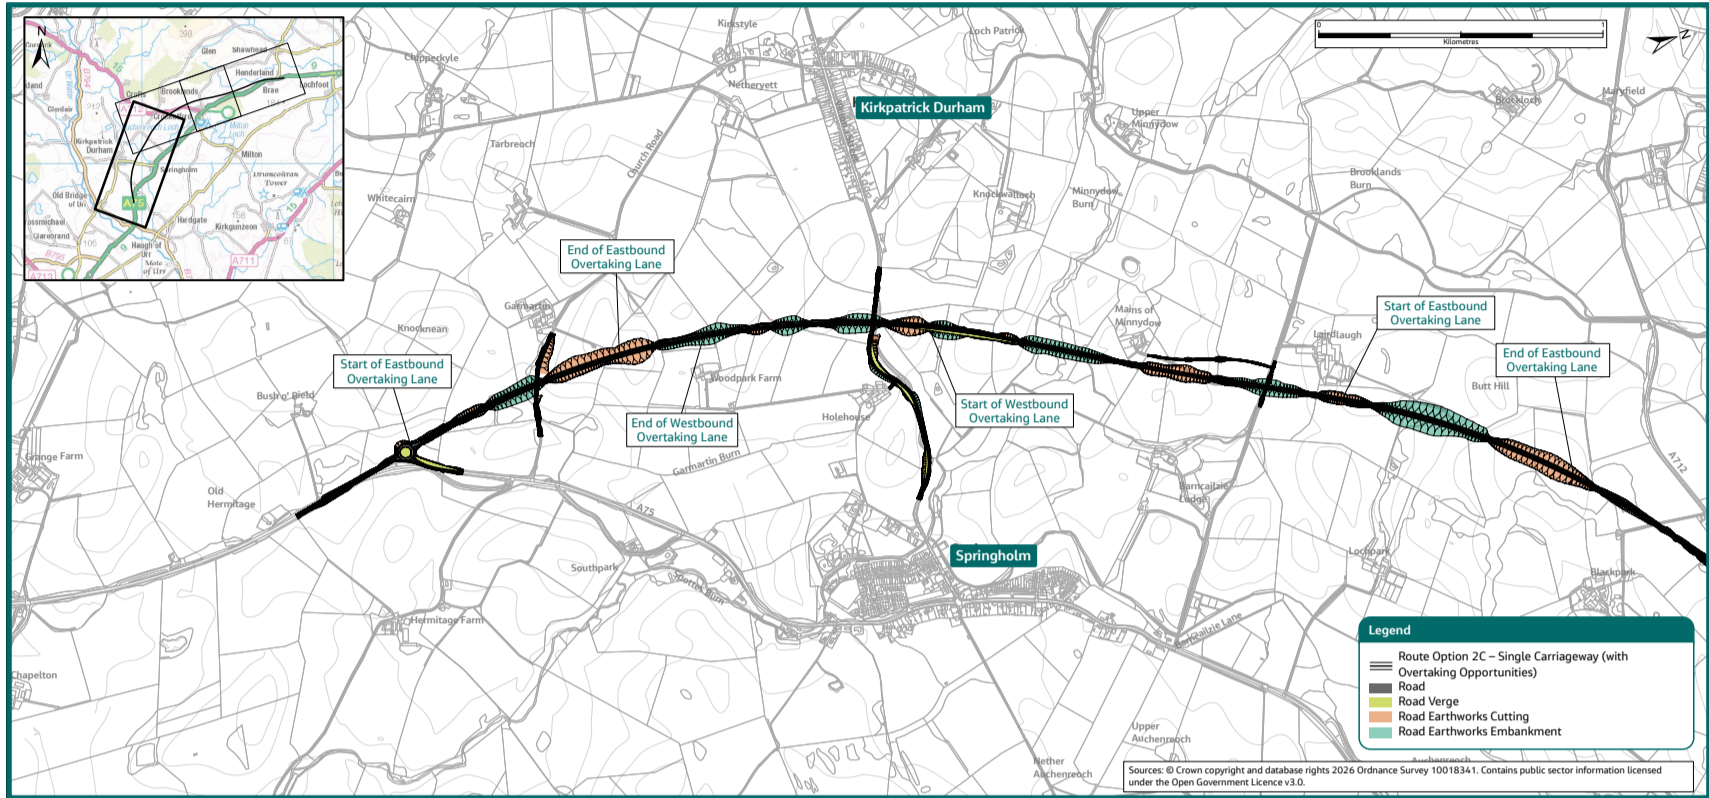

**DMRB Stage 2 Route Options - Taken Forward
Route Option 2C**

Single carriageway (with overtaking opportunities) route option 2C from Bush o' Bield to Henderland southern extent

Single carriageway (with overtaking opportunities) route option 2C from Bush o' Bield to Henderland central extent

Single carriageway (with overtaking opportunities) route option 2C from Bush o' Bield to Henderland northern extent

Scan the QR code to visit the A75 Springholm and Crocketford Improvements website:

www.transport.gov.scot/projects/a75-springholm-and-crocketford-improvements-scheme